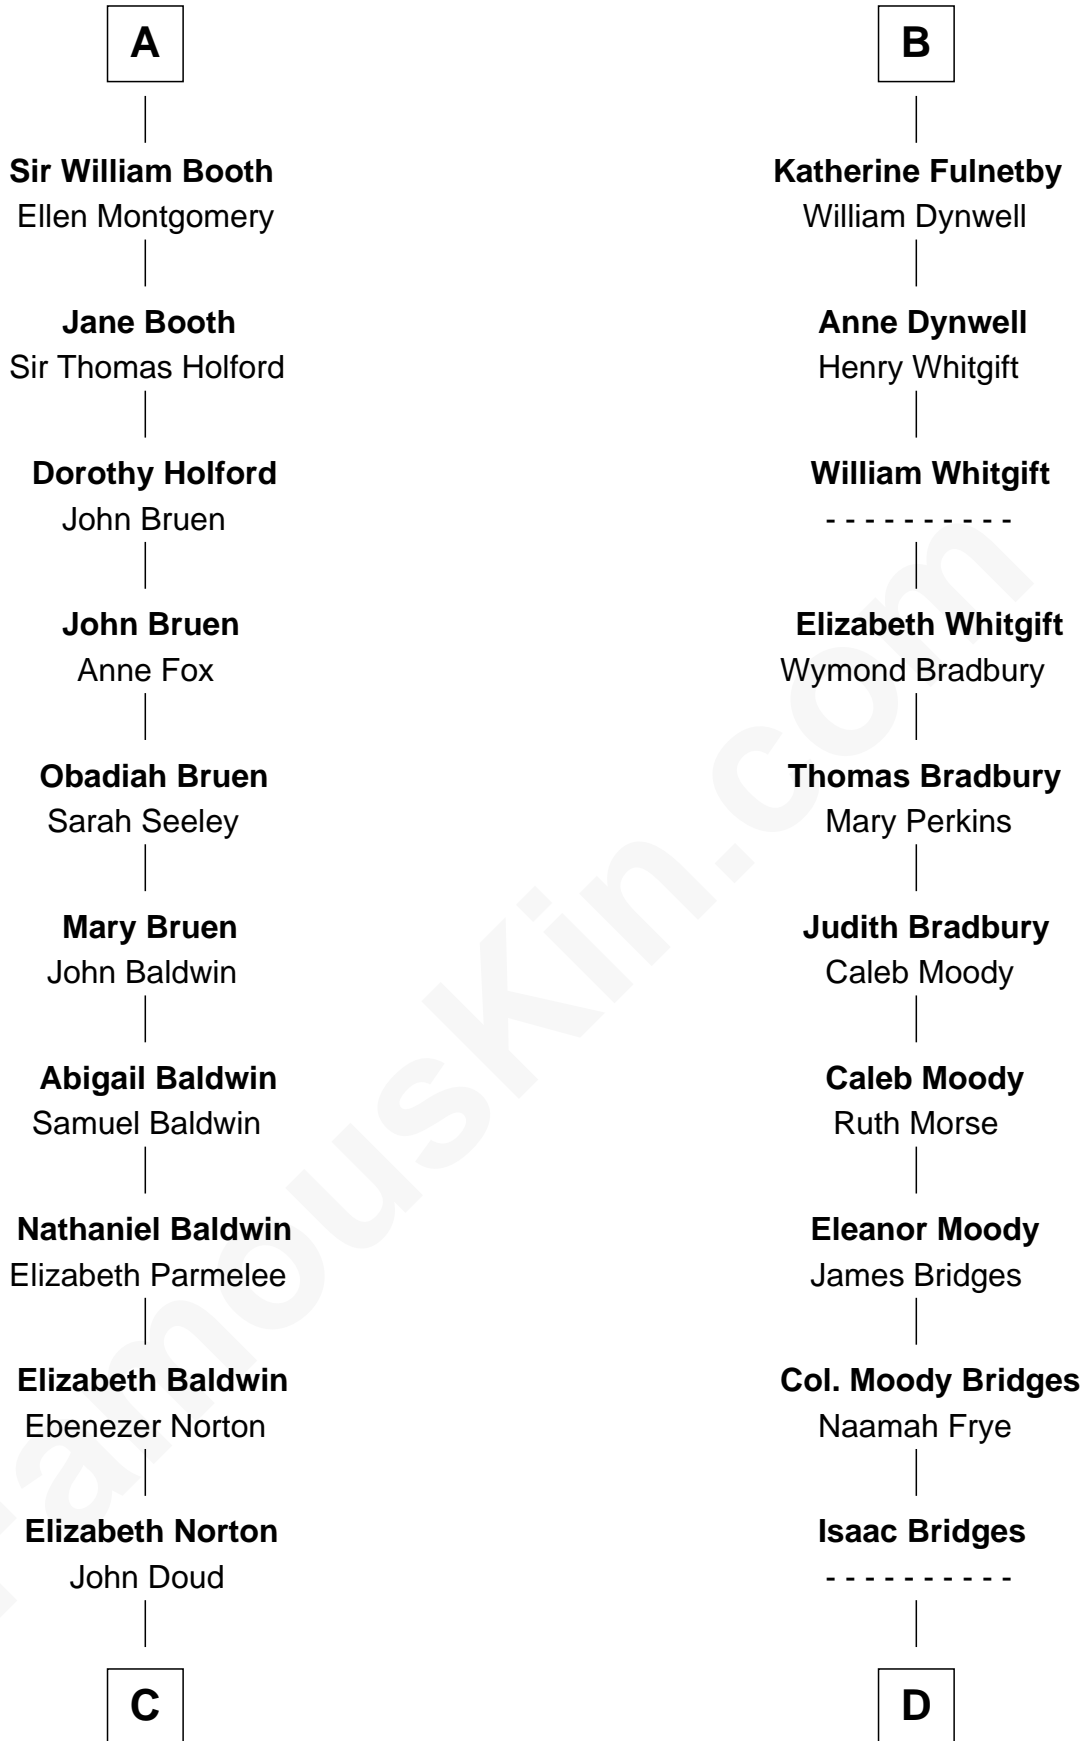

FamousKin.com Relationship Chart of

Humphrey Bogart

Movie Actor

21st cousin of

Owen Brewster

54th Governor of Maine

Guy de Beauchamp

Alice de Toeni

Katherine de Mortimer

Maud de Beauchamp

Sir Roger de Clifford

Katherine de Clifford

Sir Ralph de Greystoke

Maud de Greystoke

Eudo de Welles

Sir Lionel de Welles

Joan de Waterton

Margaret de Welles

Sir Thomas Dymoke

Jane Dymoke

John Fulnetby

B

C

Rachel Doud
Jonathan Humphrey

Owen W. Bridges
Lydia A. -----

Carrie S. Bridges
William Edmund Brewster

Owen Brewster
54th Governor of Maine

FamousKin.com