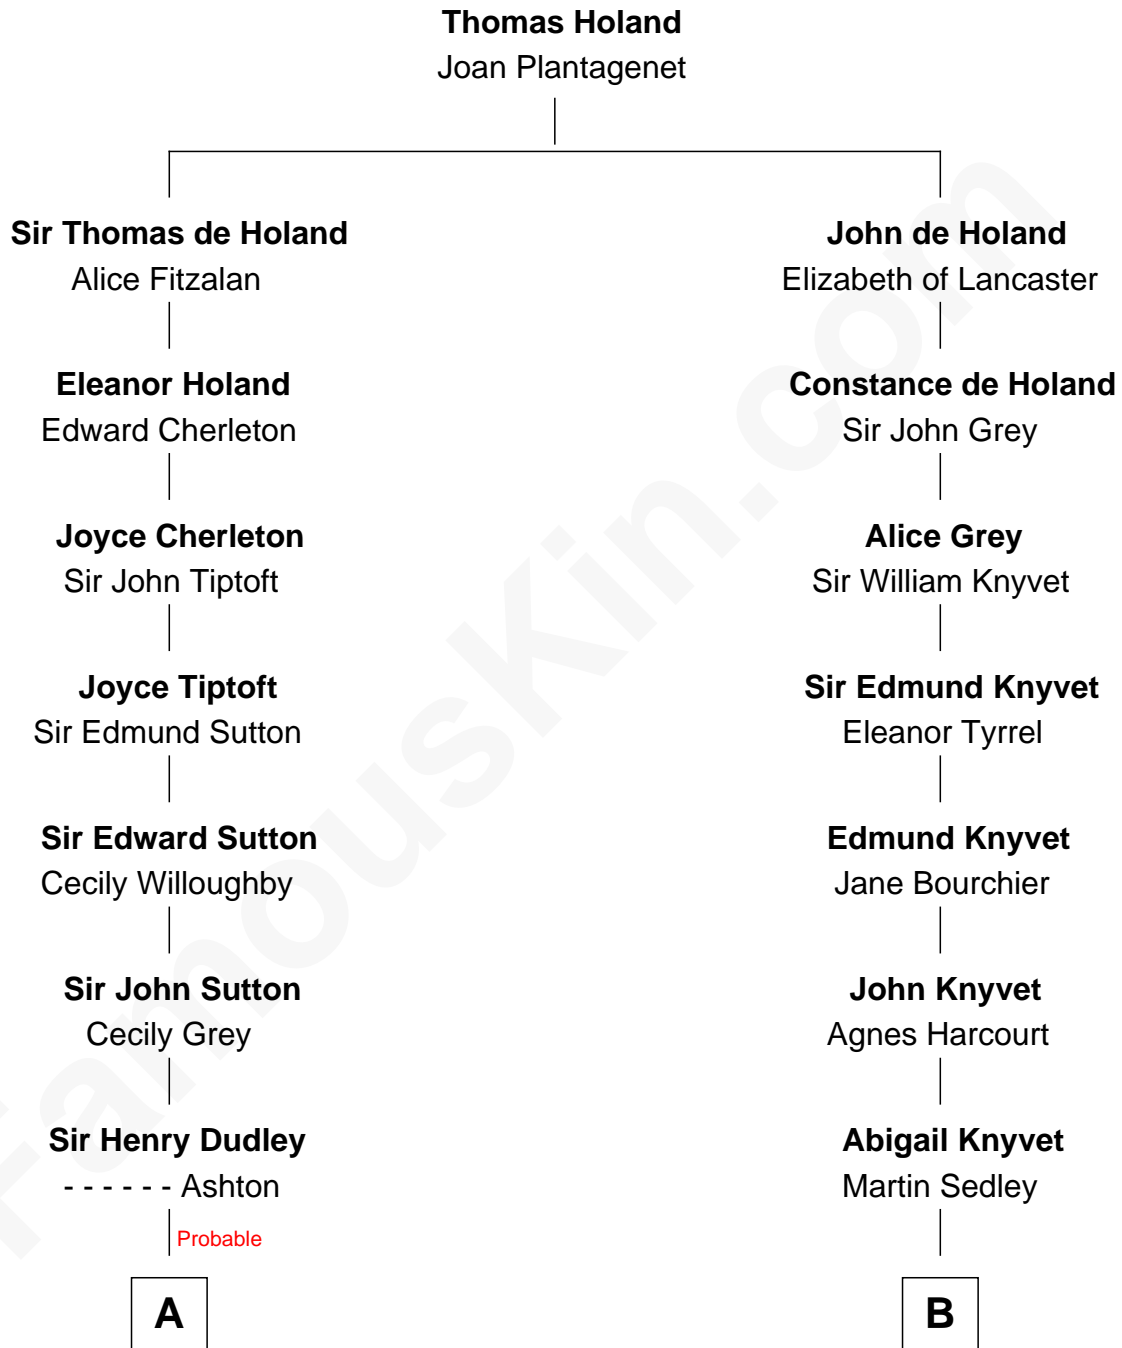

FamousKin.com
Relationship Chart of
Humphrey Bogart
Movie Actor

18th cousin 1 time removed of

Story Musgrave
NASA Astronaut

C

Maud Humphrey
Dr. Belmont Deforest Bogart

Humphrey Bogart
Movie Actor

D

Marguerite Gray
John Butler Swann

Marguerite Swann
Percy Musgrave

Story Musgrave
NASA Astronaut

FamousKin.com