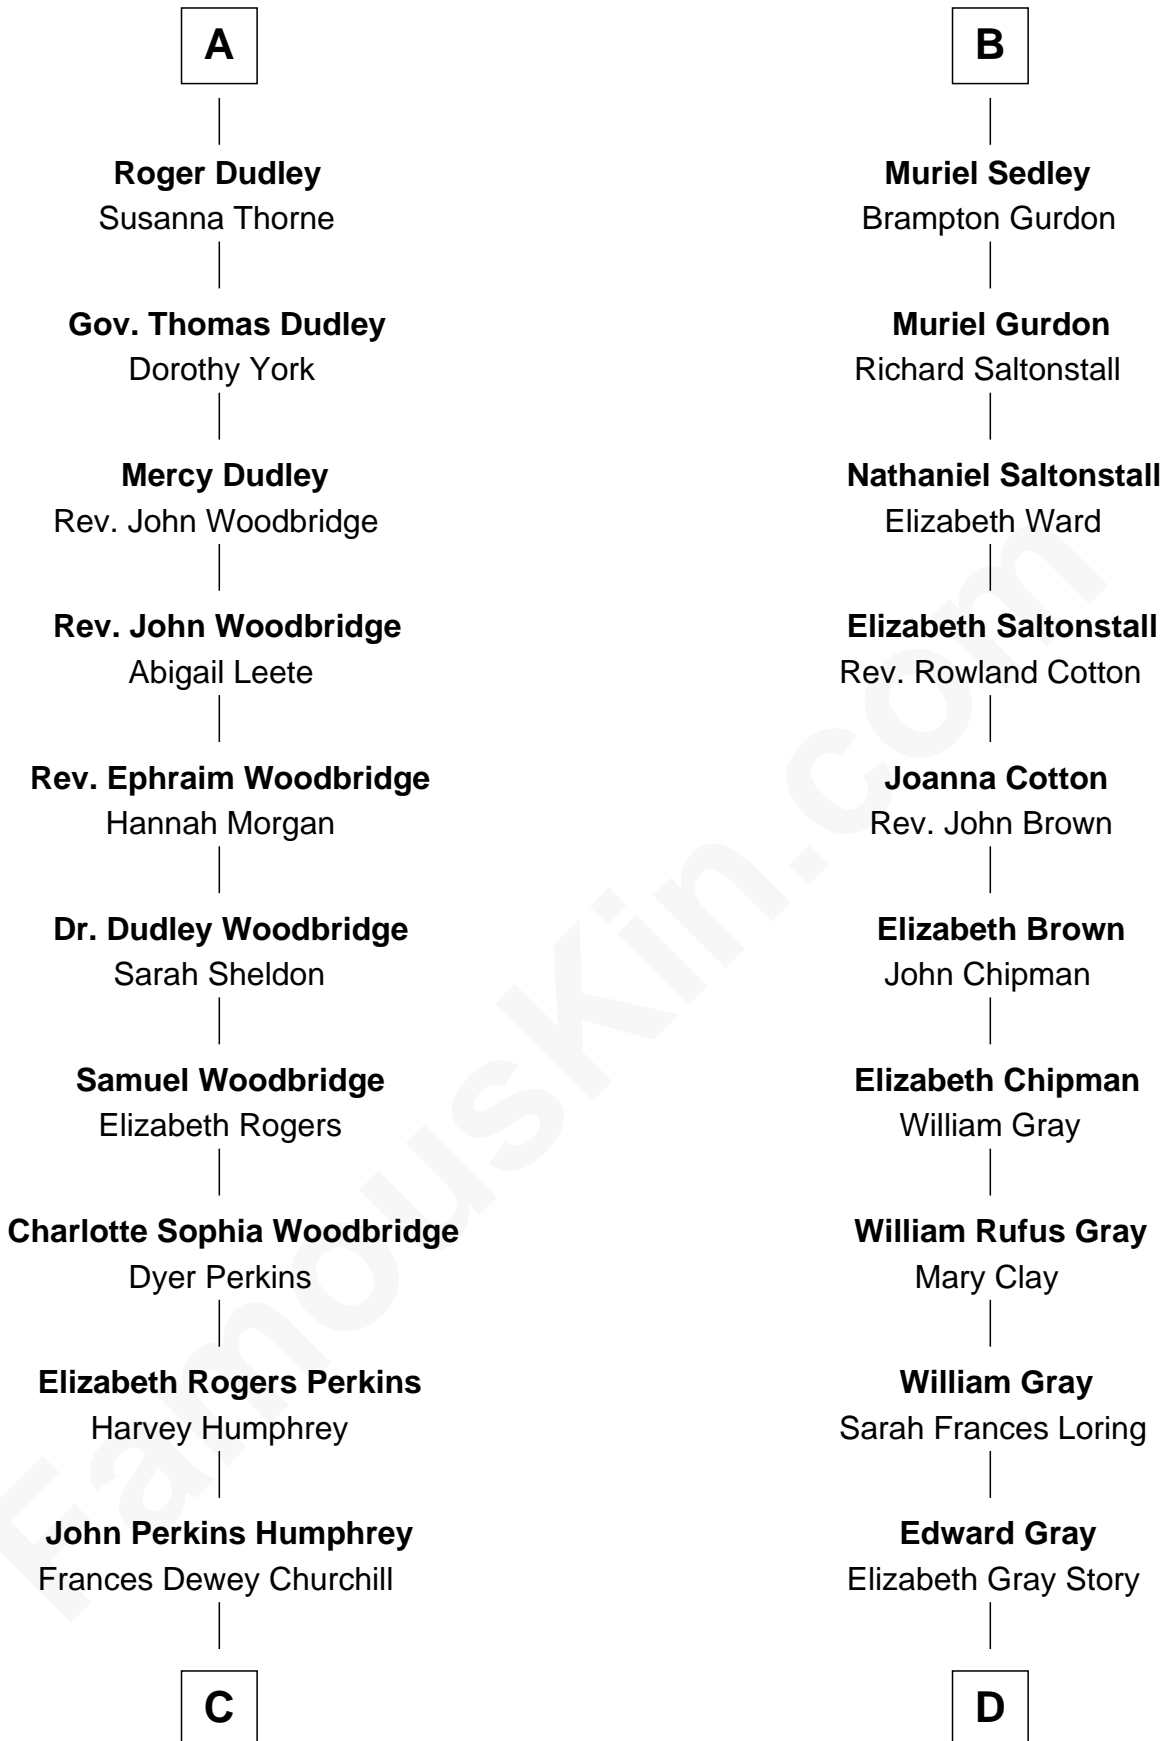

FamousKin.com
Relationship Chart of
Humphrey Bogart
Movie Actor

18th cousin 1 time removed of

Story Musgrave
NASA Astronaut

C

Maud Humphrey
Dr. Belmont Deforest Bogart

Humphrey Bogart
Movie Actor

D

Marguerite Gray
John Butler Swann

Marguerite Swann
Percy Musgrave

Story Musgrave
NASA Astronaut

FamousKin.com