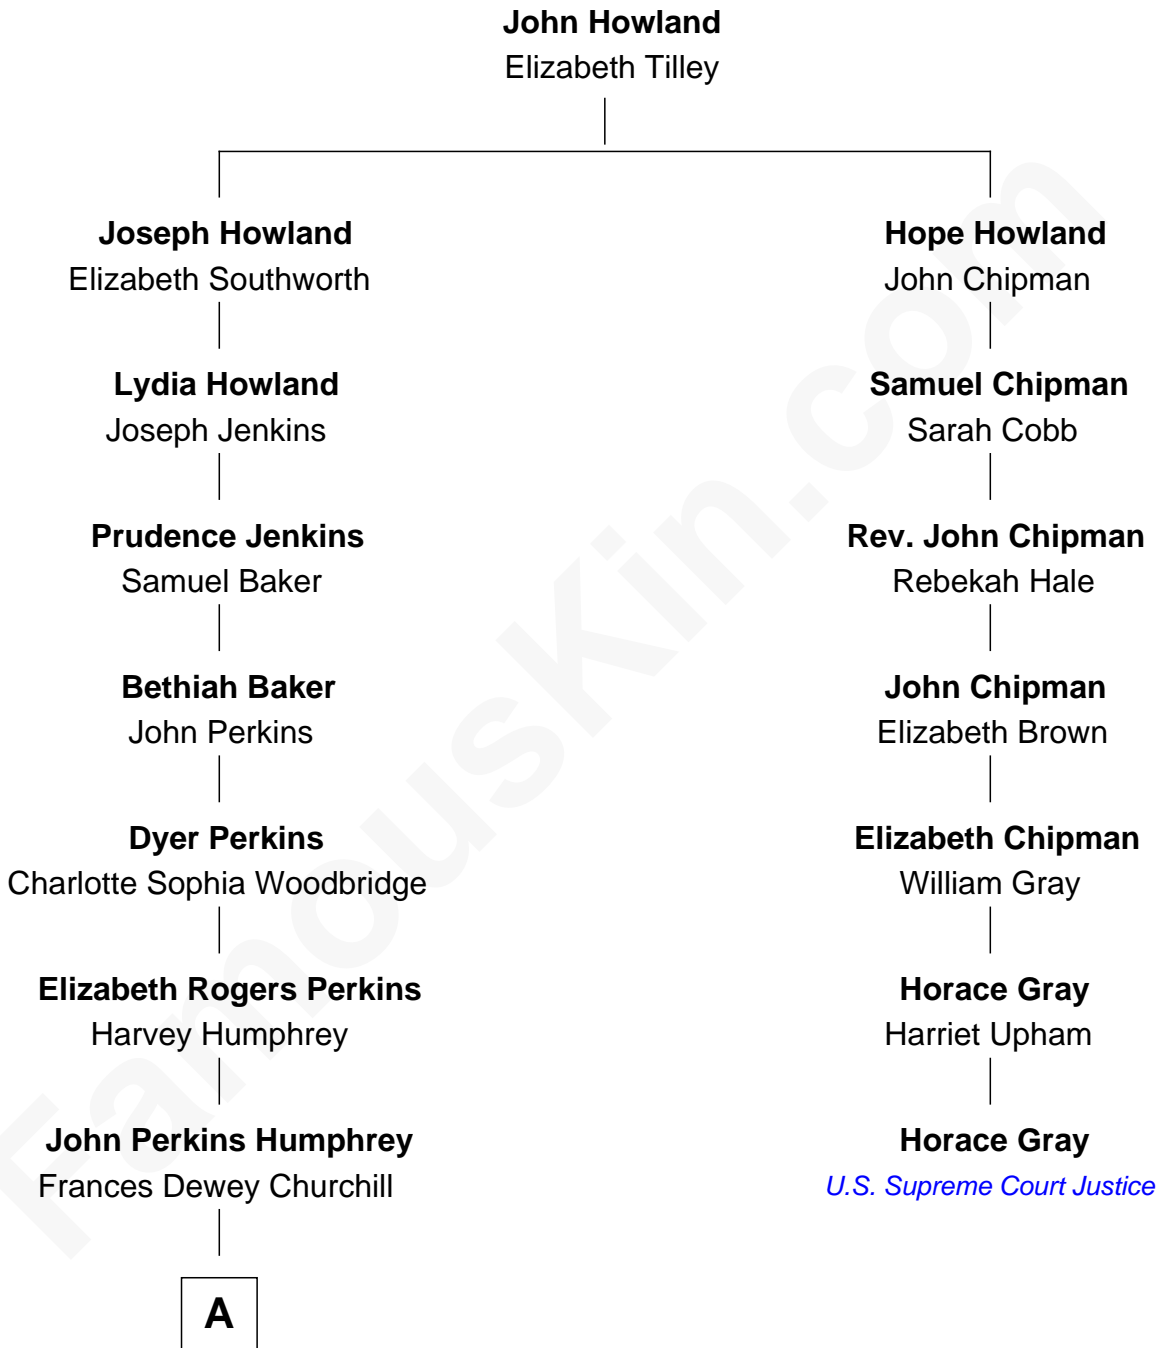

**FamousKin.com**  
**Relationship Chart of**  
**Humphrey Bogart**  
*Movie Actor*

6th cousin 2 times removed of  
**Horace Gray**  
*U.S. Supreme Court Justice*

**A**

—  
**Maud Humphrey**  
Dr. Belmont Deforest Bogart

—  
**Humphrey Bogart**  
*Movie Actor*

FamousKin.com