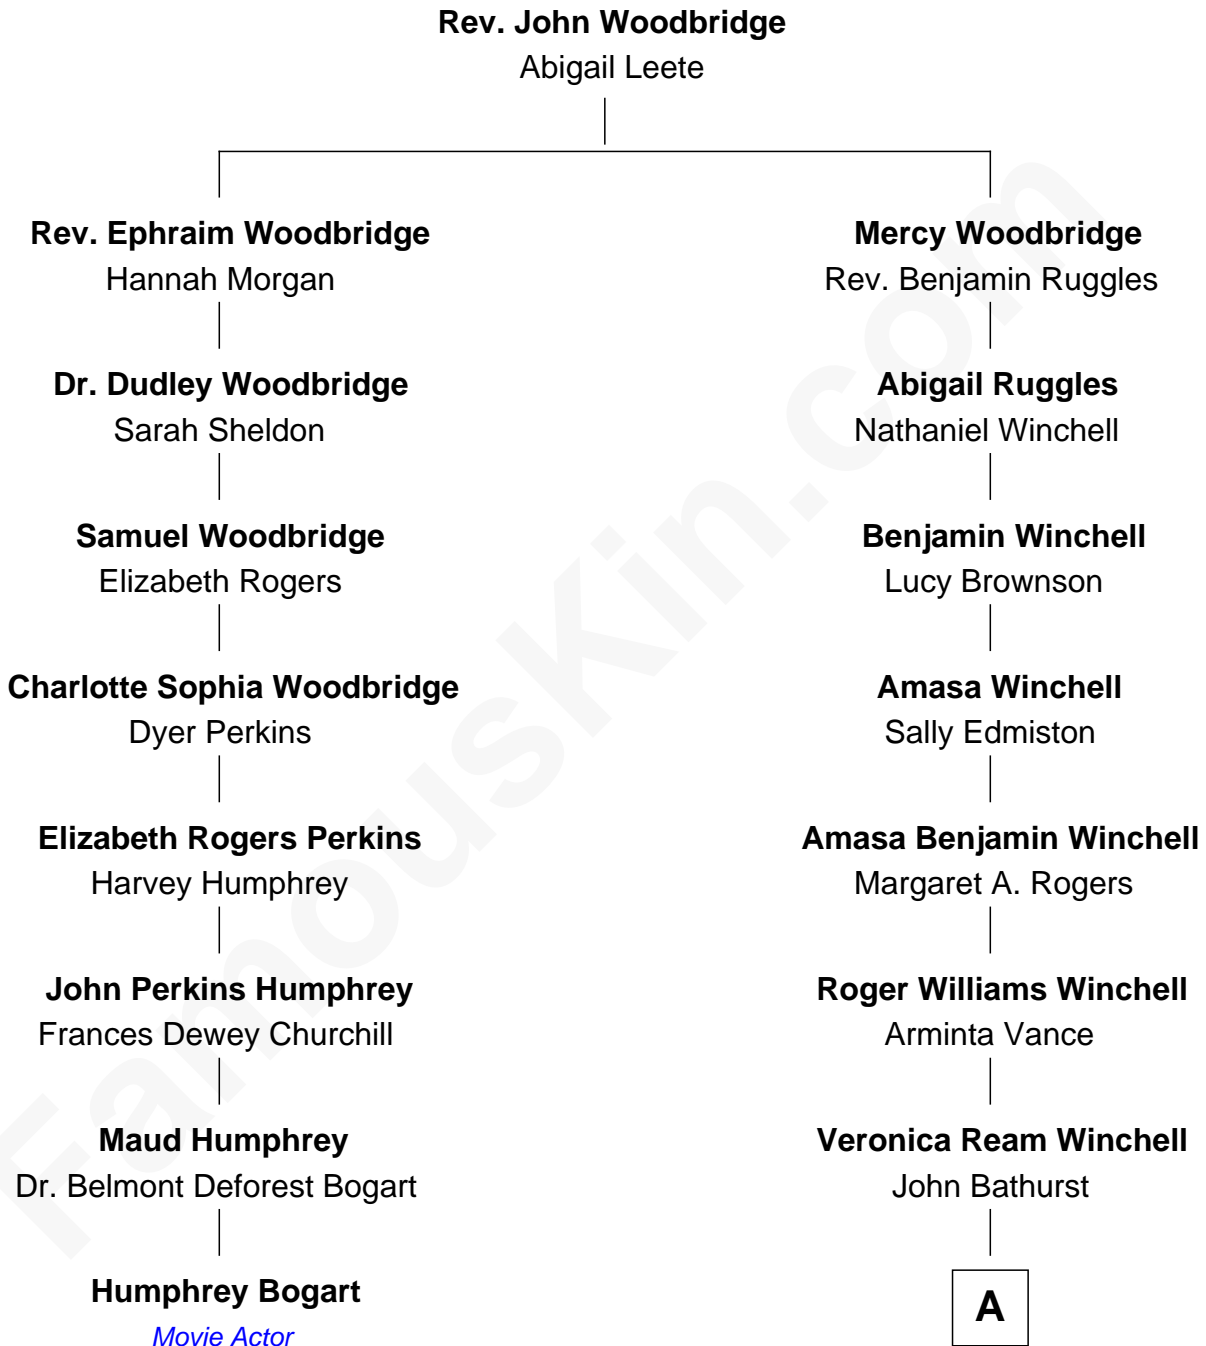

FamousKin.com
Relationship Chart of
Humphrey Bogart
Movie Actor

7th cousin 2 times removed of

Anna Faris
TV and Movie Actress

A

Winchell Bathurst
Minnie Madie Meins

Karen Louise Bathurst
John Homan Faris

Anna Faris
TV and Movie Actress

FamousKin.com