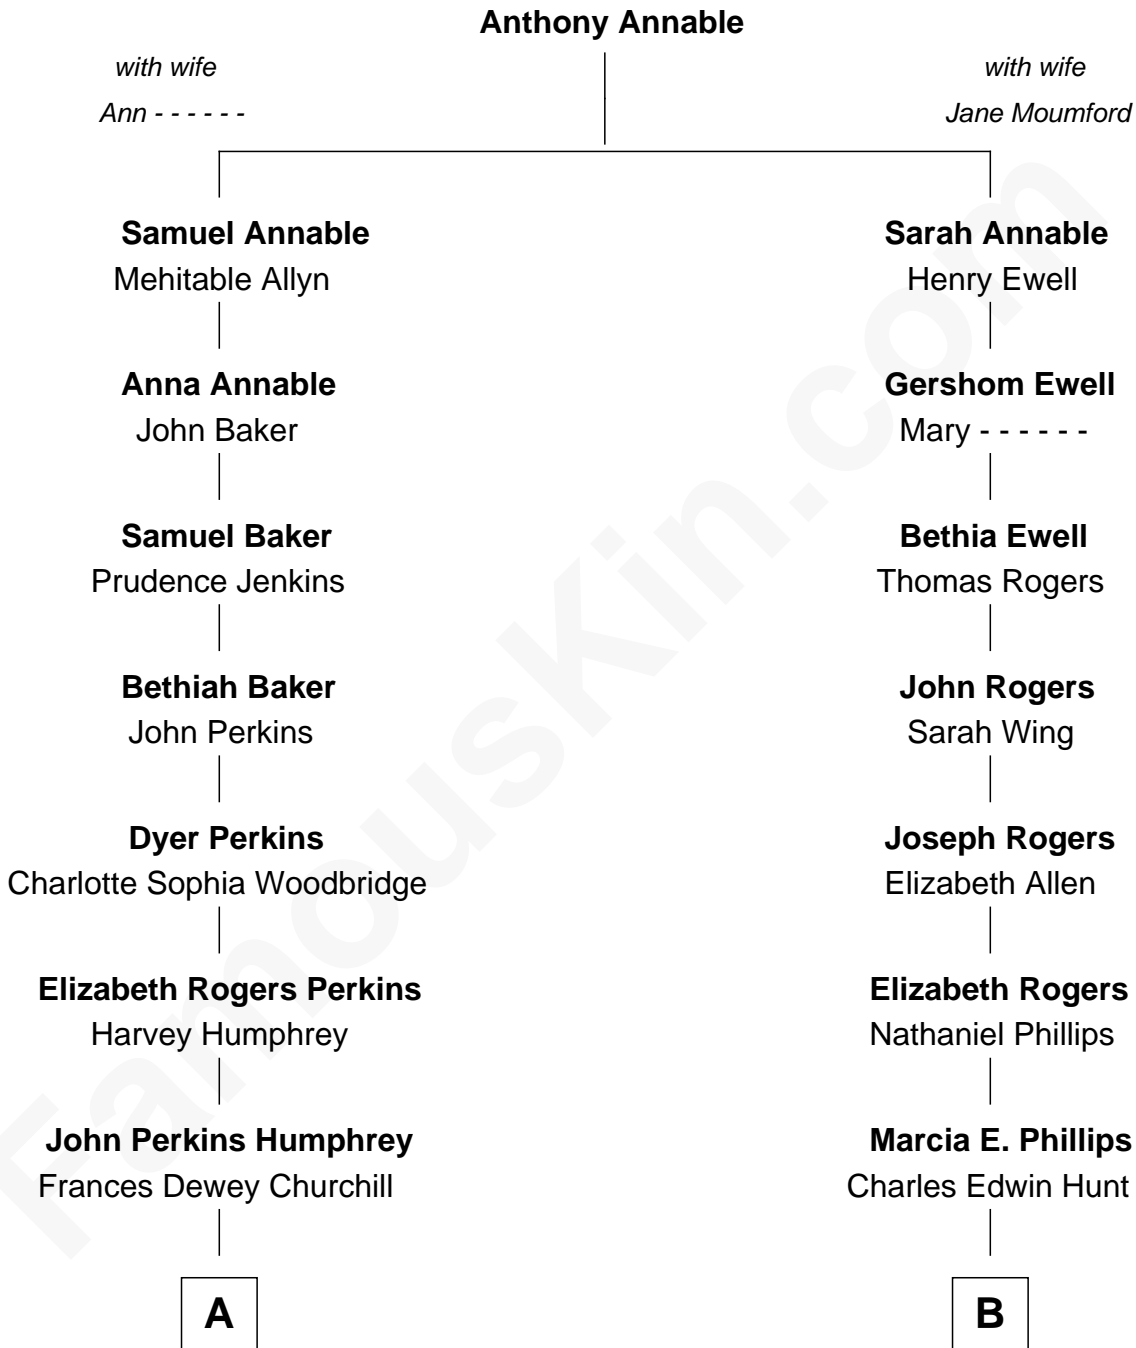

FamousKin.com
Relationship Chart of
Humphrey Bogart
Movie Actor

8th cousin 2 times removed of
Linda Hunt
TV and Movie Actress

Linda Hunt photo by [RedCarpetReport](#) (CC BY-SA 2.0)