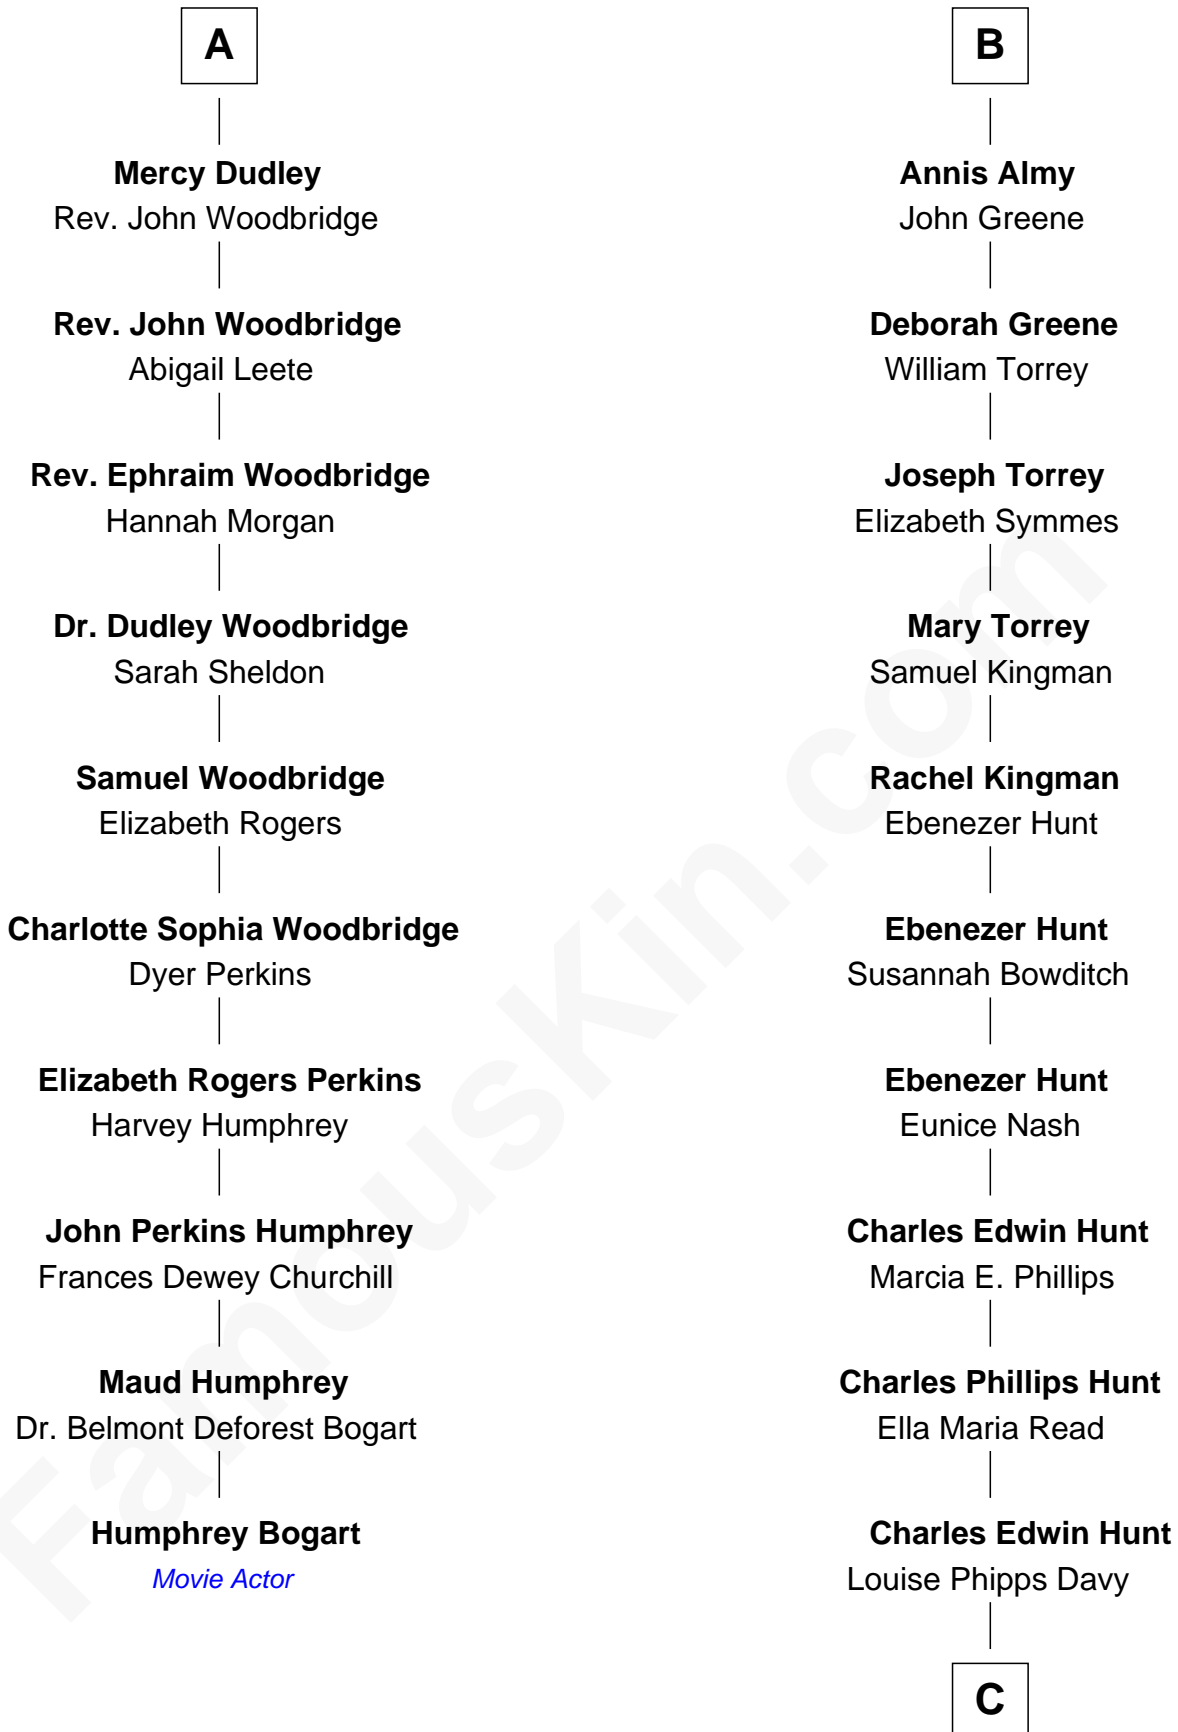

FamousKin.com
Relationship Chart of
Humphrey Bogart
Movie Actor

16th cousin 2 times removed of
Linda Hunt
TV and Movie Actress

C

Raymond Davy Hunt

Elsie R. Doying

Linda Hunt

TV and Movie Actress

FamousKin.com