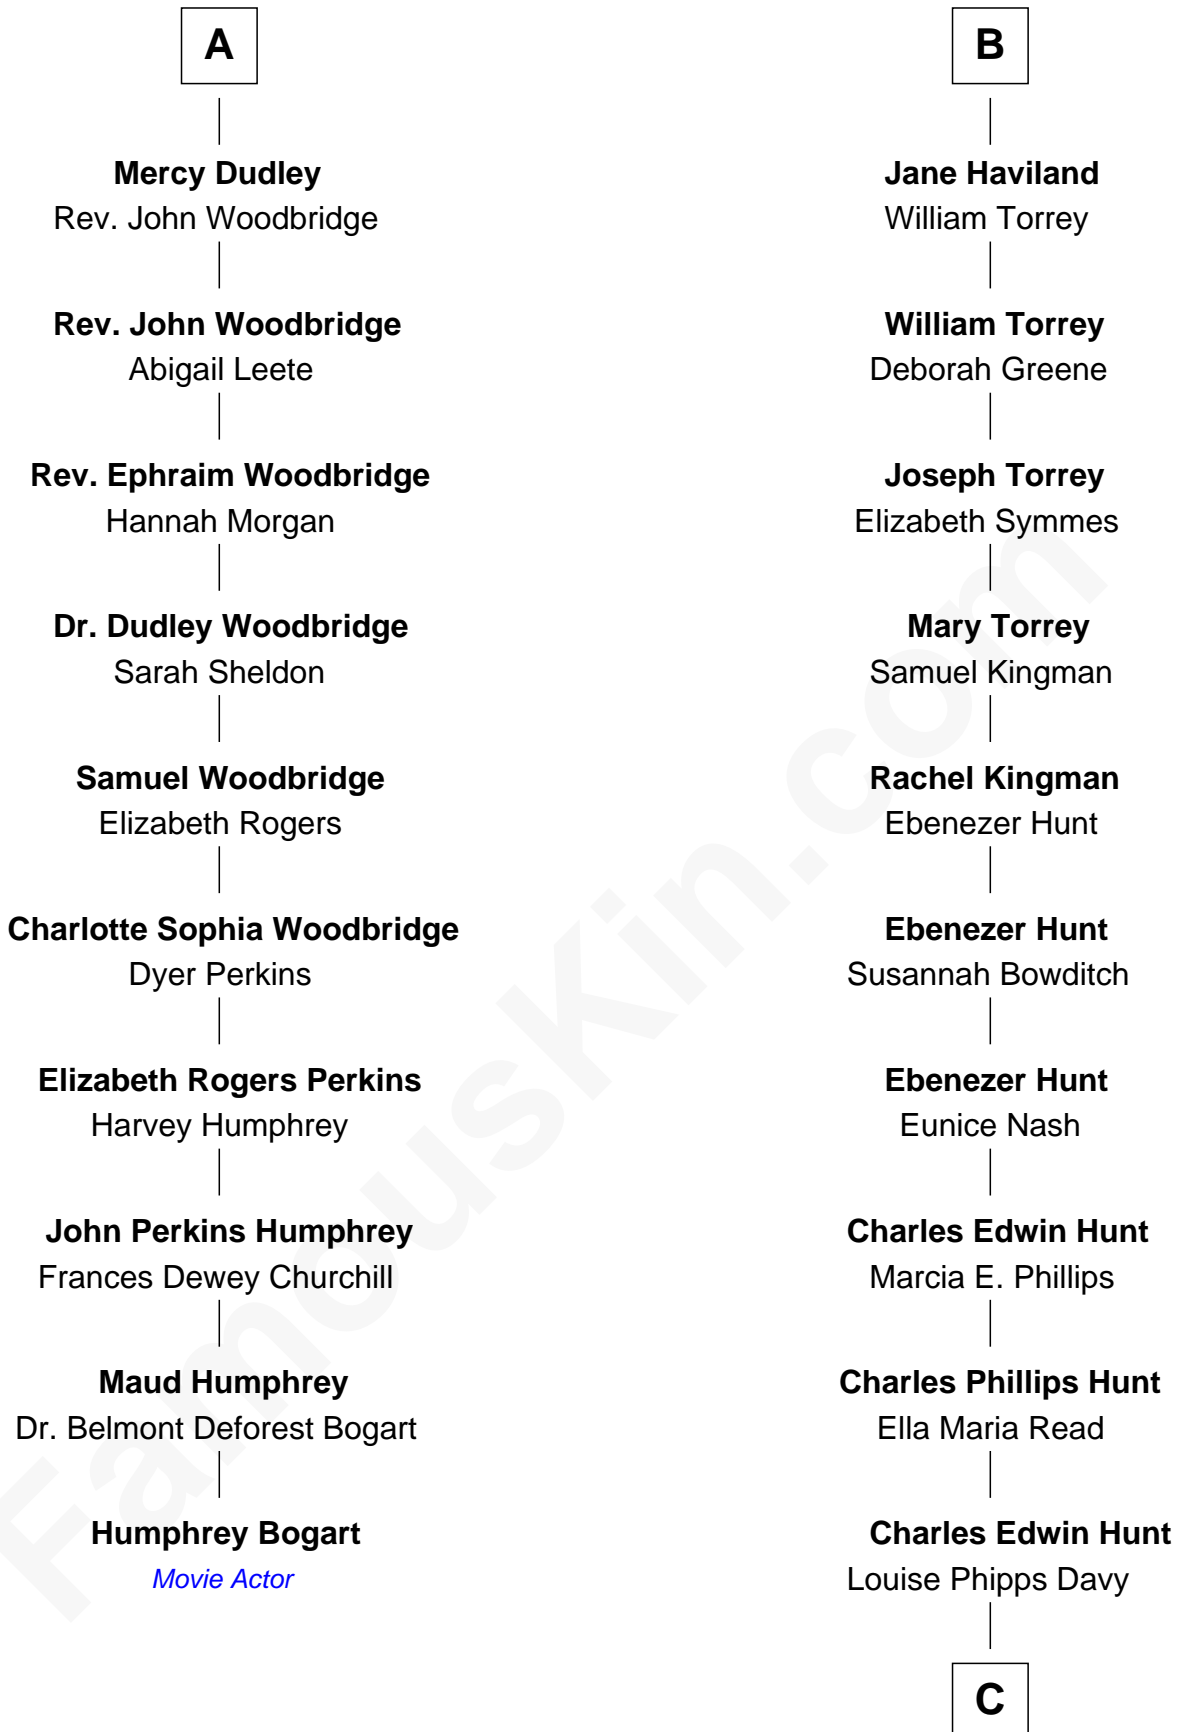

FamousKin.com
Relationship Chart of
Humphrey Bogart
Movie Actor

16th cousin 2 times removed of

Linda Hunt
TV and Movie Actress

Sir Ralph Neville
 Joan Beaufort

C

Raymond Davy Hunt

Elsie R. Doying

Linda Hunt

TV and Movie Actress

FamousKin.com