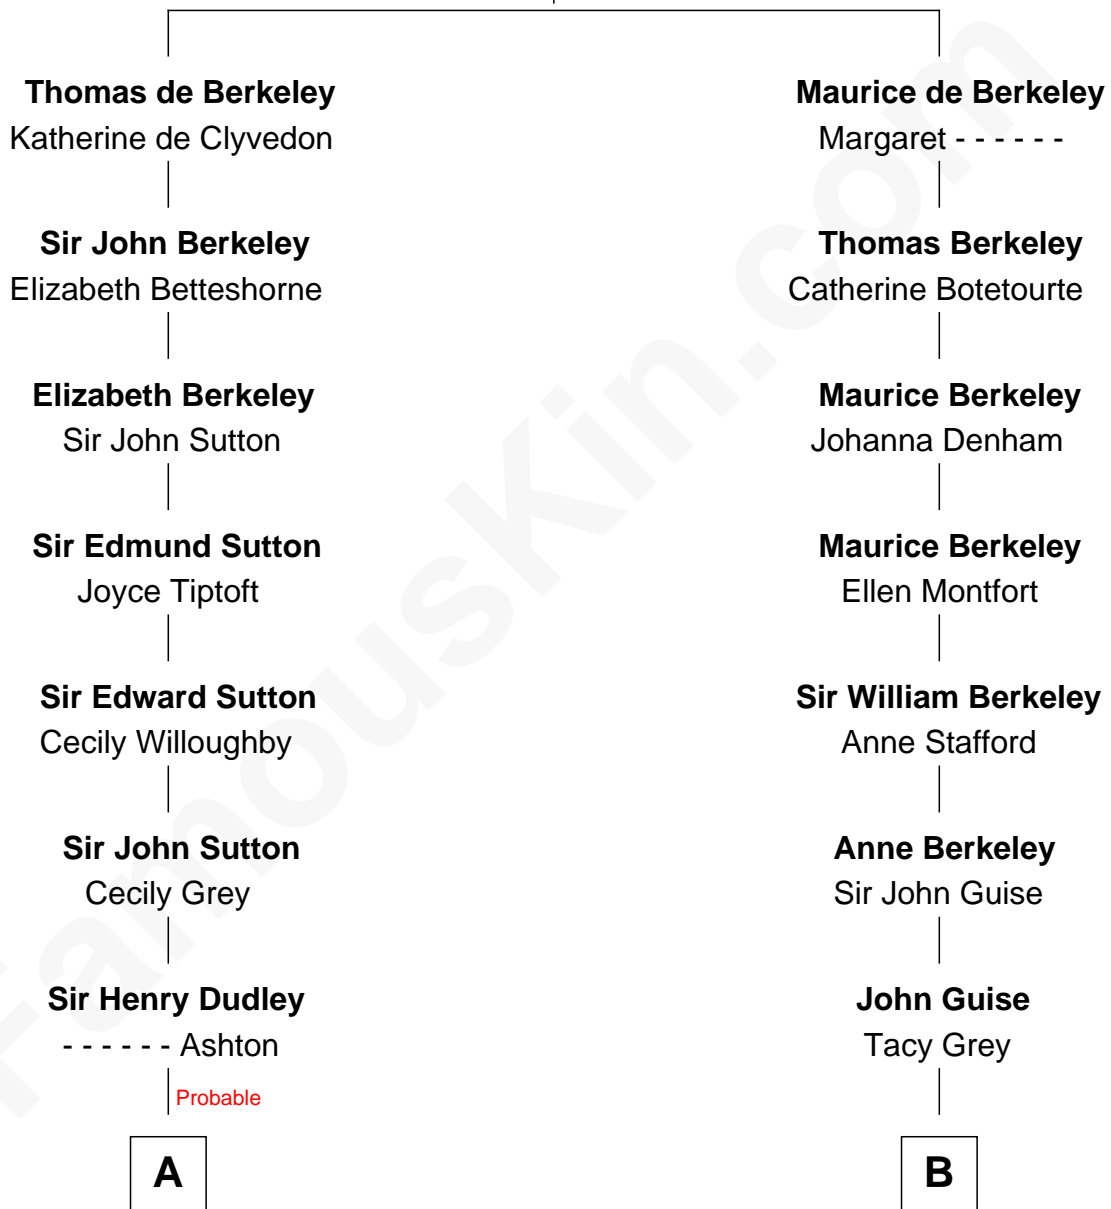

FamousKin.com
Relationship Chart of
Humphrey Bogart
Movie Actor

18th cousin 3 times removed of
Linda Hunt
TV and Movie Actress

Sir Maurice de Berkeley
 Eve la Zouche

C

Maud Humphrey
Dr. Belmont Deforest Bogart

Humphrey Bogart
Movie Actor

D

Charles Edwin Hunt
Marcia E. Phillips

Charles Phillips Hunt
Ella Maria Read

Charles Edwin Hunt
Louise Phipps Davy

Raymond Davy Hunt
Elsie R. Doying

Linda Hunt
TV and Movie Actress