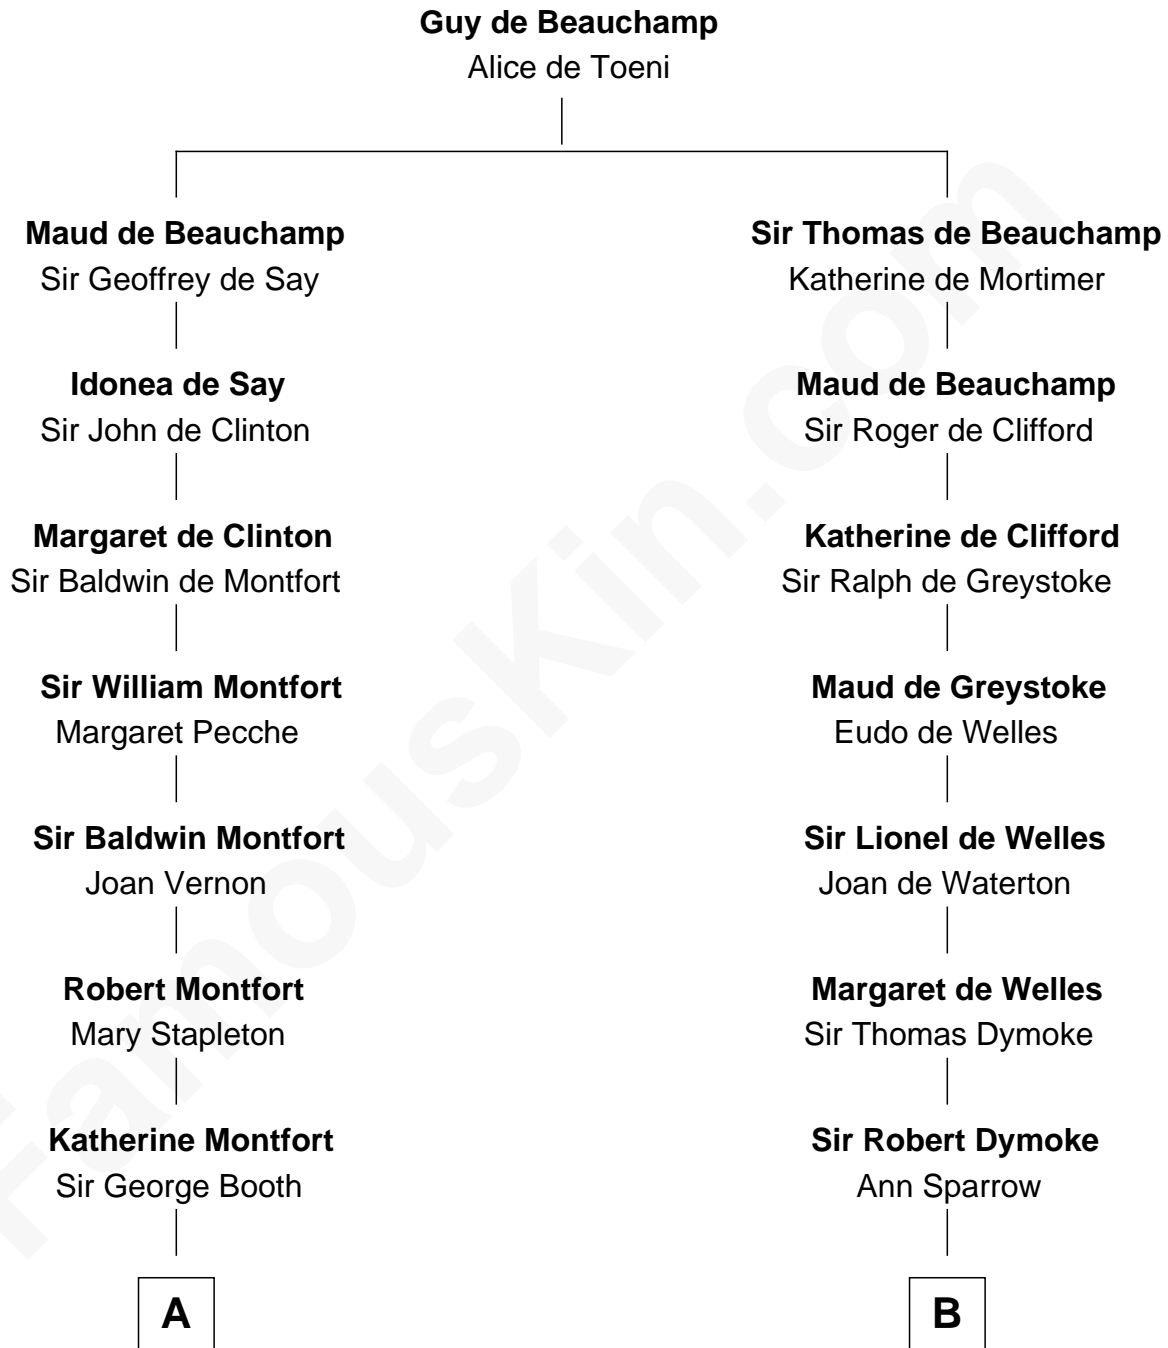

FamousKin.com
Relationship Chart of
Humphrey Bogart
Movie Actor

19th cousin 2 times removed of
General George S. Patton
U.S. Army - World War II

C

Rachel Doud
Jonathan Humphrey

Harvey Humphrey
Elizabeth Rogers Perkins

John Perkins Humphrey
Frances Dewey Churchill

Maud Humphrey
Dr. Belmont Deforest Bogart

Humphrey Bogart
Movie Actor

D

Susan Thornton Glassell
George Smith Patton

George Smith Patton
Ruth Wilson

General George S. Patton
U.S. Army - World War II