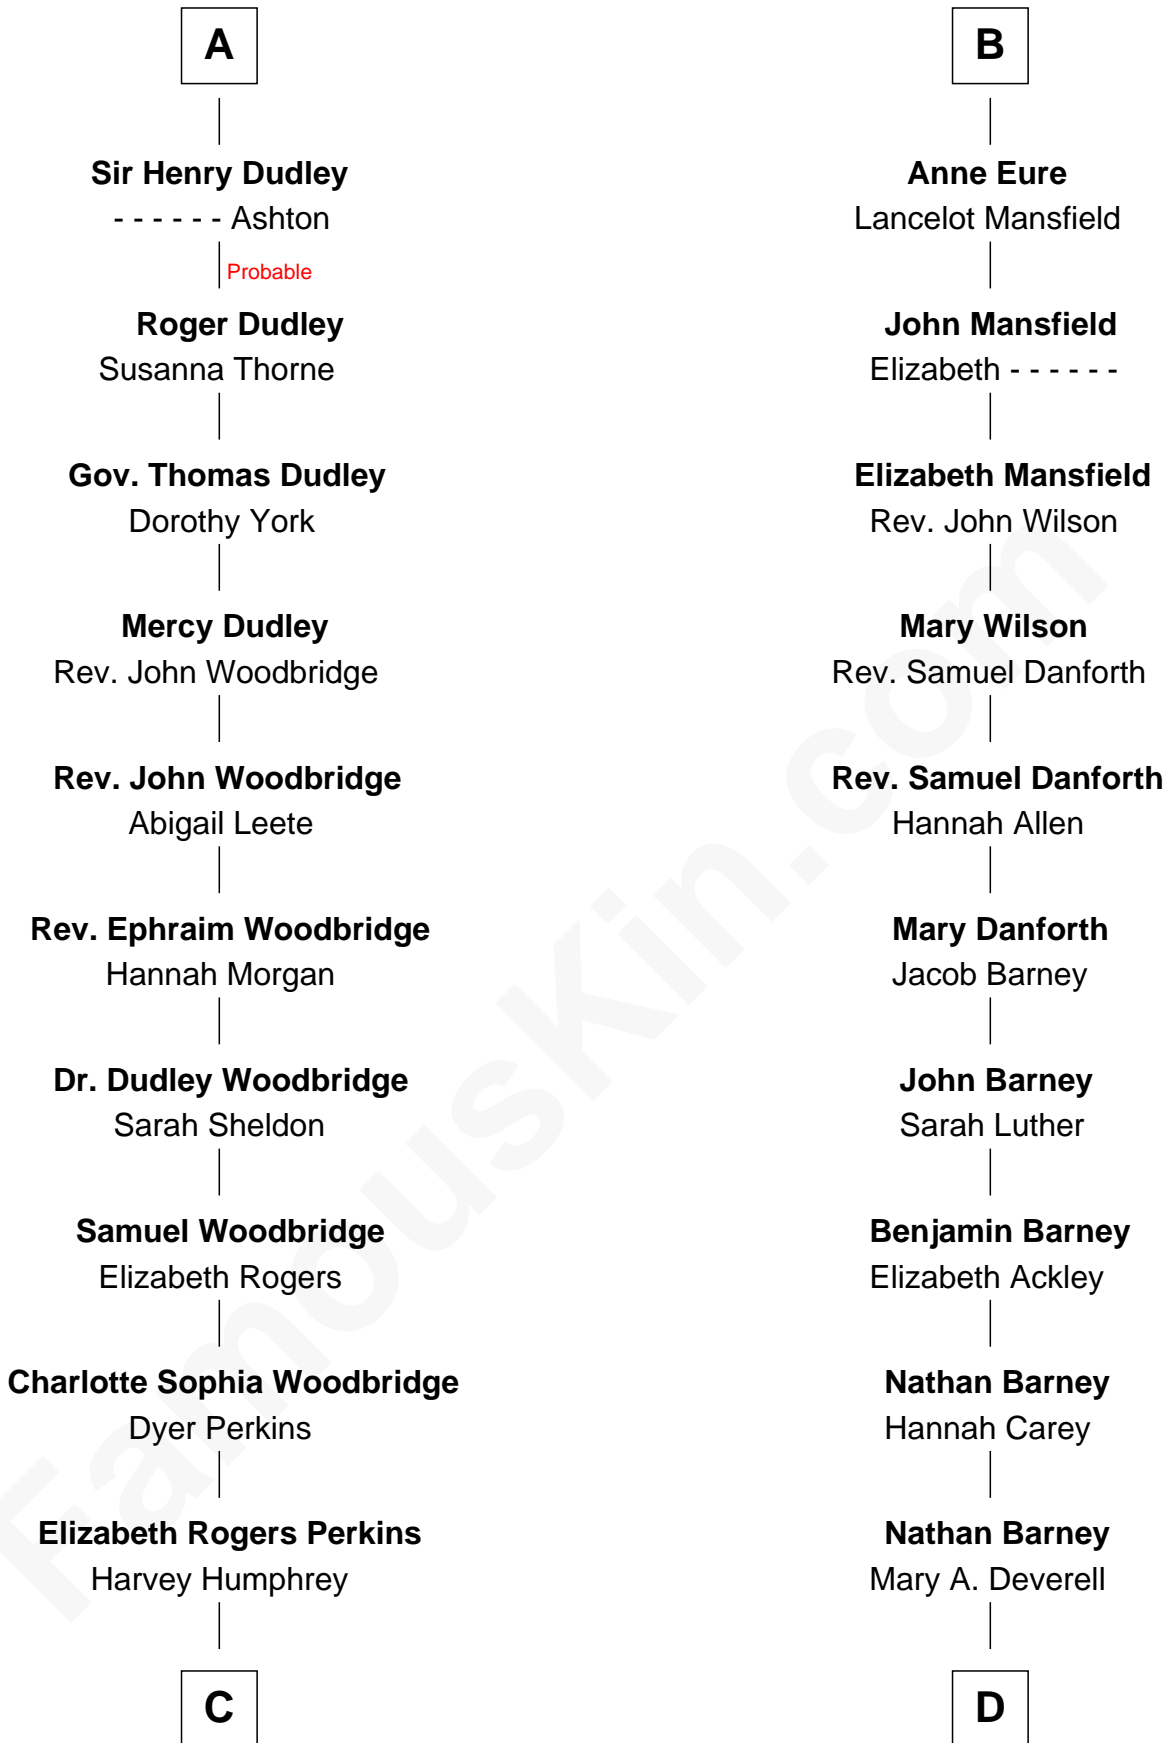

FamousKin.com Relationship Chart of

Humphrey Bogart

Movie Actor

19th cousin of

Elizabeth Montgomery

TV Actress - "Bewitched"

Edmund Fitzalan

Alice de Warenne

Richard Fitzalan
Eleanor Plantagenet

Alice Fitzalan
Sir Thomas de Holand

Eleanor Holand
Edward Cherleton

Joyce Cherleton
Sir John Tiptoft

Joyce Tiptoft
Sir Edmund Sutton

Sir Edward Sutton
Cecily Willoughby

Sir John Sutton
Cecily Grey

A

Aline Fitzalan
Sir Roger le Strange

Lucy le Strange
Sir William Willoughby

Margery Willoughby
Sir William FitzHugh

Maud FitzHugh
Sir William Bowes

Sir Ralph Bowes
Margery Conyers

Sir Ralph Bowes
Elizabeth Clifford

Margery Bowes
Sir Ralph Eure

B

C

John Perkins Humphrey

Frances Dewey Churchill

Maud Humphrey

Dr. Belmont Deforest Bogart