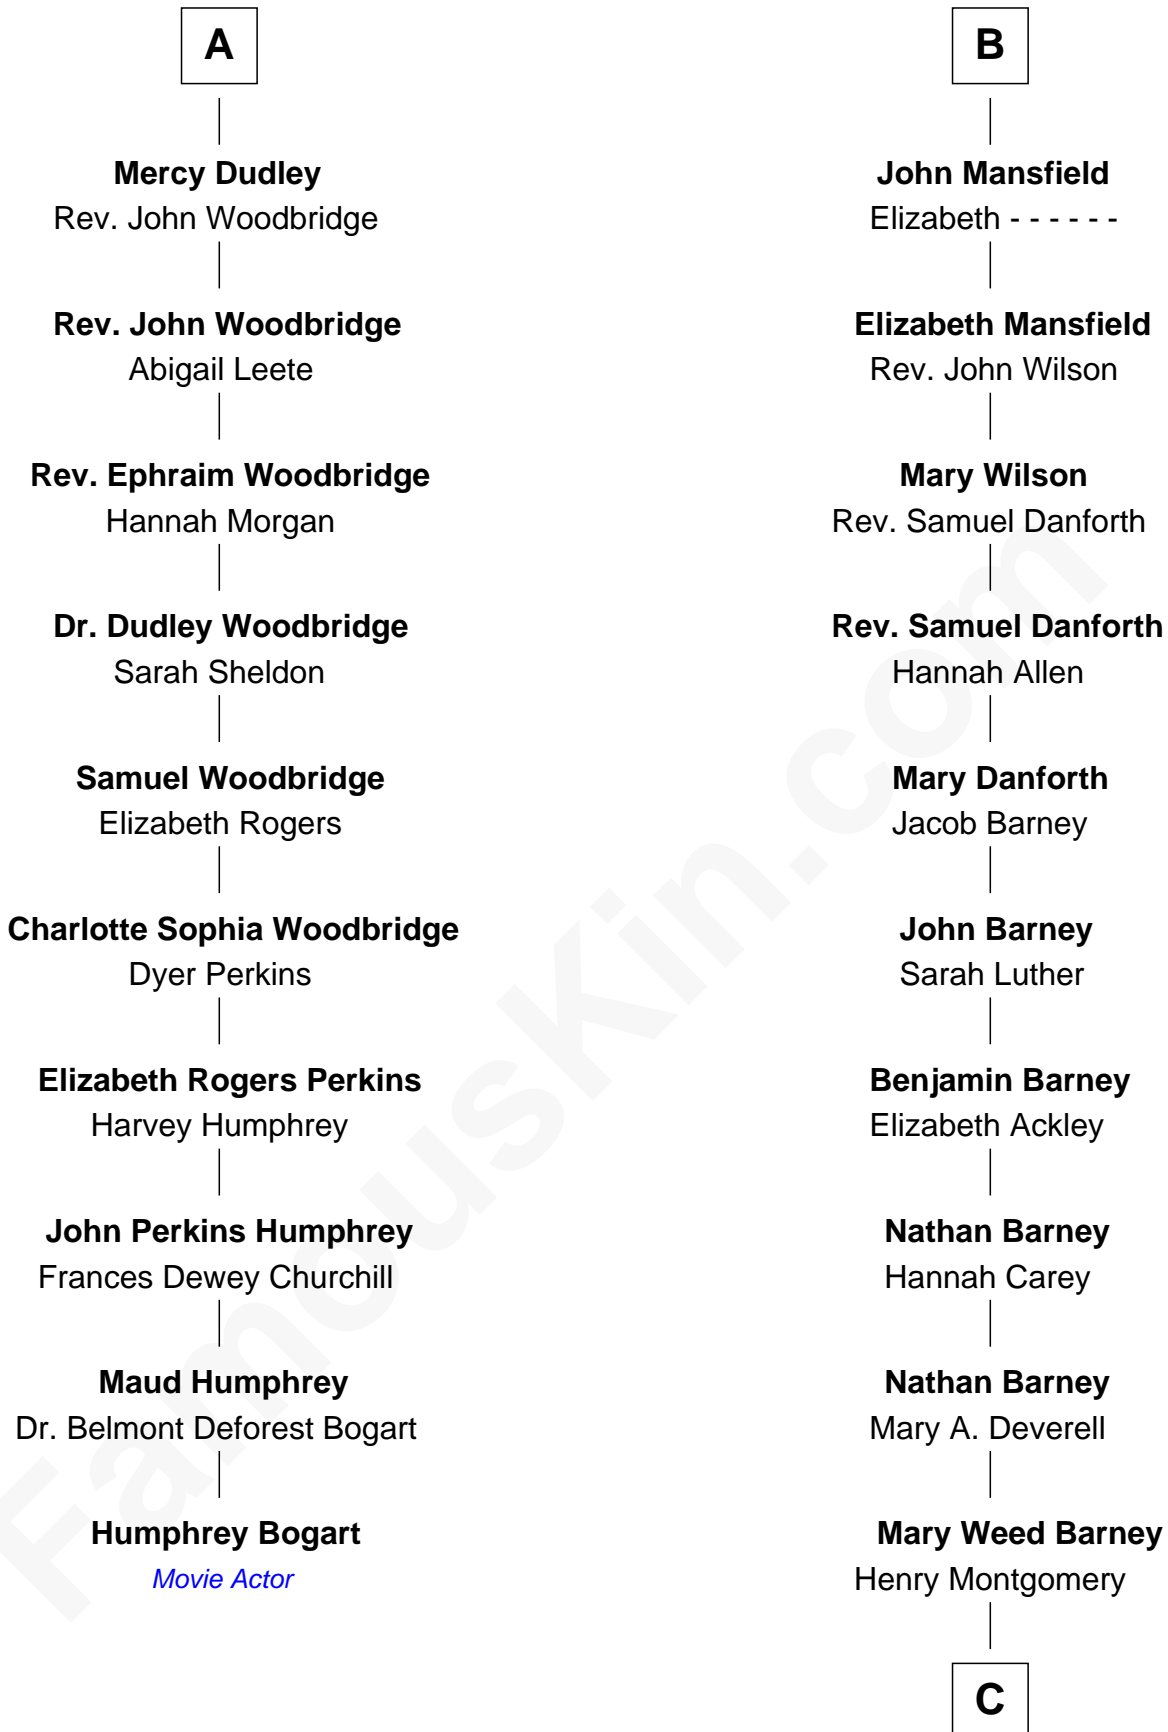

FamousKin.com
Relationship Chart of
Humphrey Bogart
Movie Actor

16th cousin 2 times removed of

Elizabeth Montgomery
TV Actress - "Bewitched"

C

Henry Montgomery
Elizabeth Bryan Allen

Elizabeth Montgomery
TV Actress - "Bewitched"

FamousKin.com