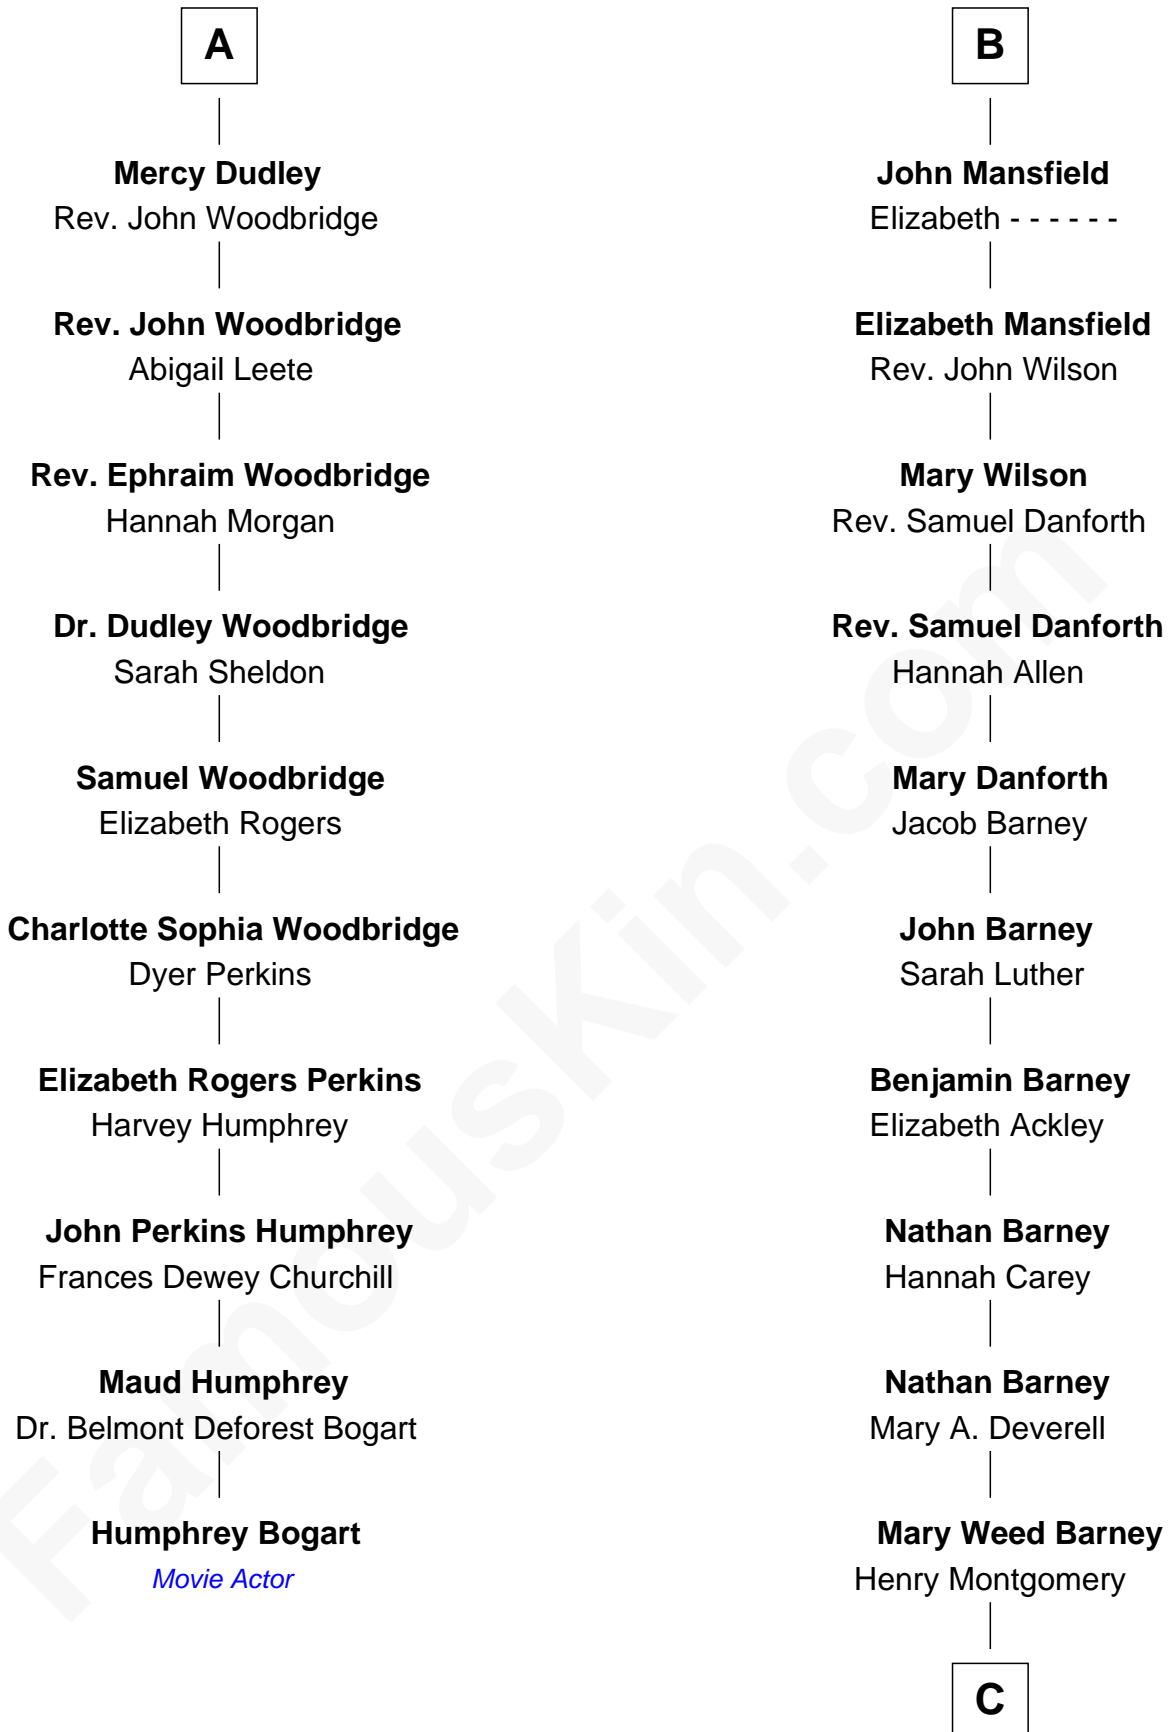

**FamousKin.com**  
**Relationship Chart of**  
**Humphrey Bogart**  
*Movie Actor*

16th cousin 2 times removed of

**Elizabeth Montgomery**  
*TV Actress - "Bewitched"*

C

Henry Montgomery  
Elizabeth Bryan Allen

Elizabeth Montgomery  
*TV Actress - "Bewitched"*

FamousKin.com