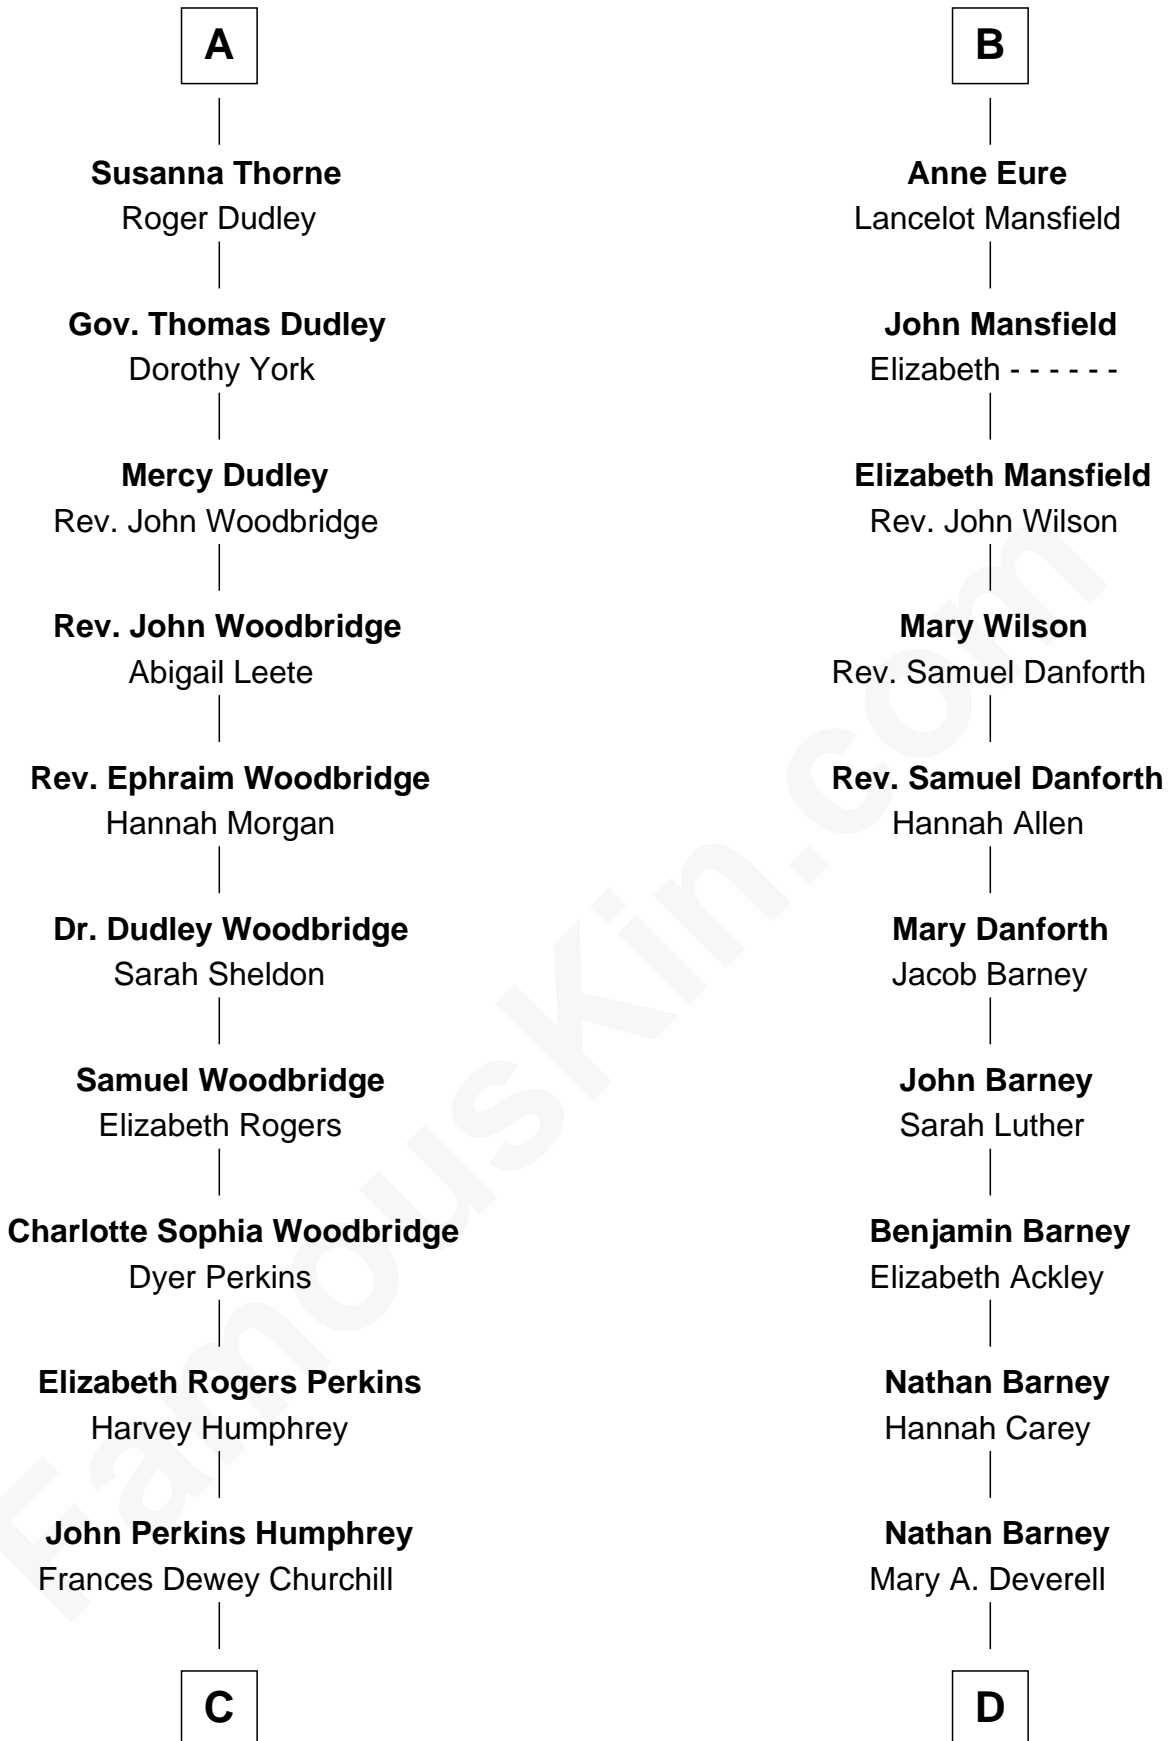

FamousKin.com
Relationship Chart of
Humphrey Bogart
Movie Actor

18th cousin 1 time removed of

Elizabeth Montgomery
TV Actress - "Bewitched"

Sir John Grey
 Avice Marmion

FamousKin.com