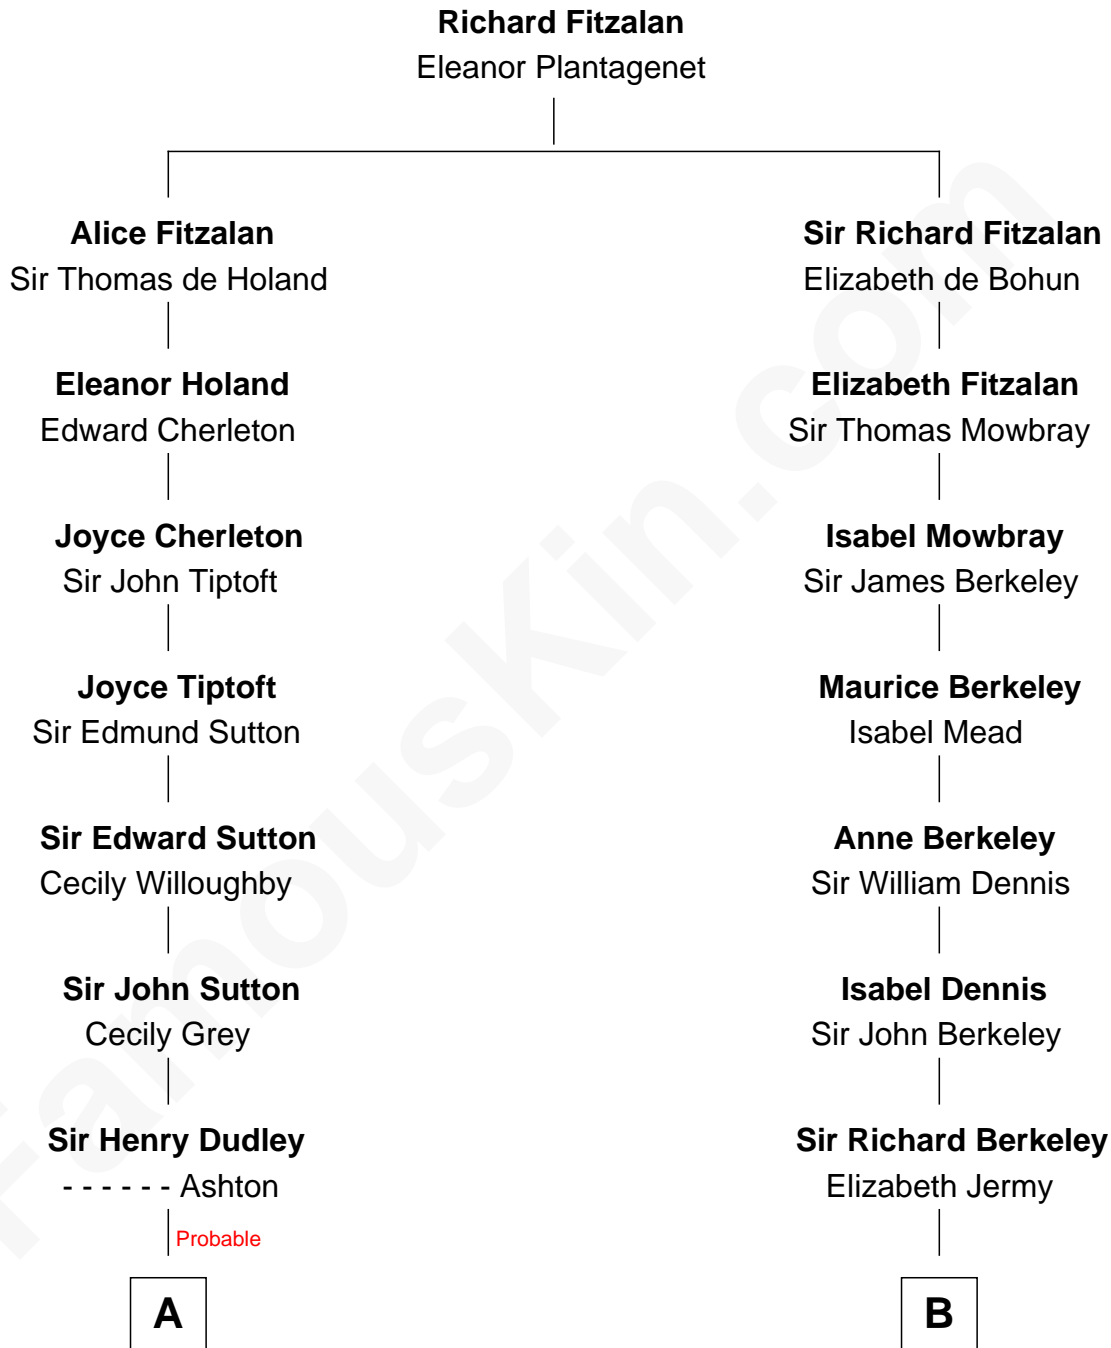

FamousKin.com
Relationship Chart of
Humphrey Bogart
Movie Actor

18th cousin 2 times removed of
Warren Buffett
Chairman & CEO, Berkshire Hathaway

C

Maud Humphrey
Dr. Belmont Deforest Bogart

Humphrey Bogart
Movie Actor

D

Susan Ann Watson
Ford Bela Barber

Stella Frances Barber
John Ammon Stahl

Leila Stahl
Howard Homan Buffett

Warren Buffett
Chairman & CEO, Berkshire Hathaway

FamousKin.com