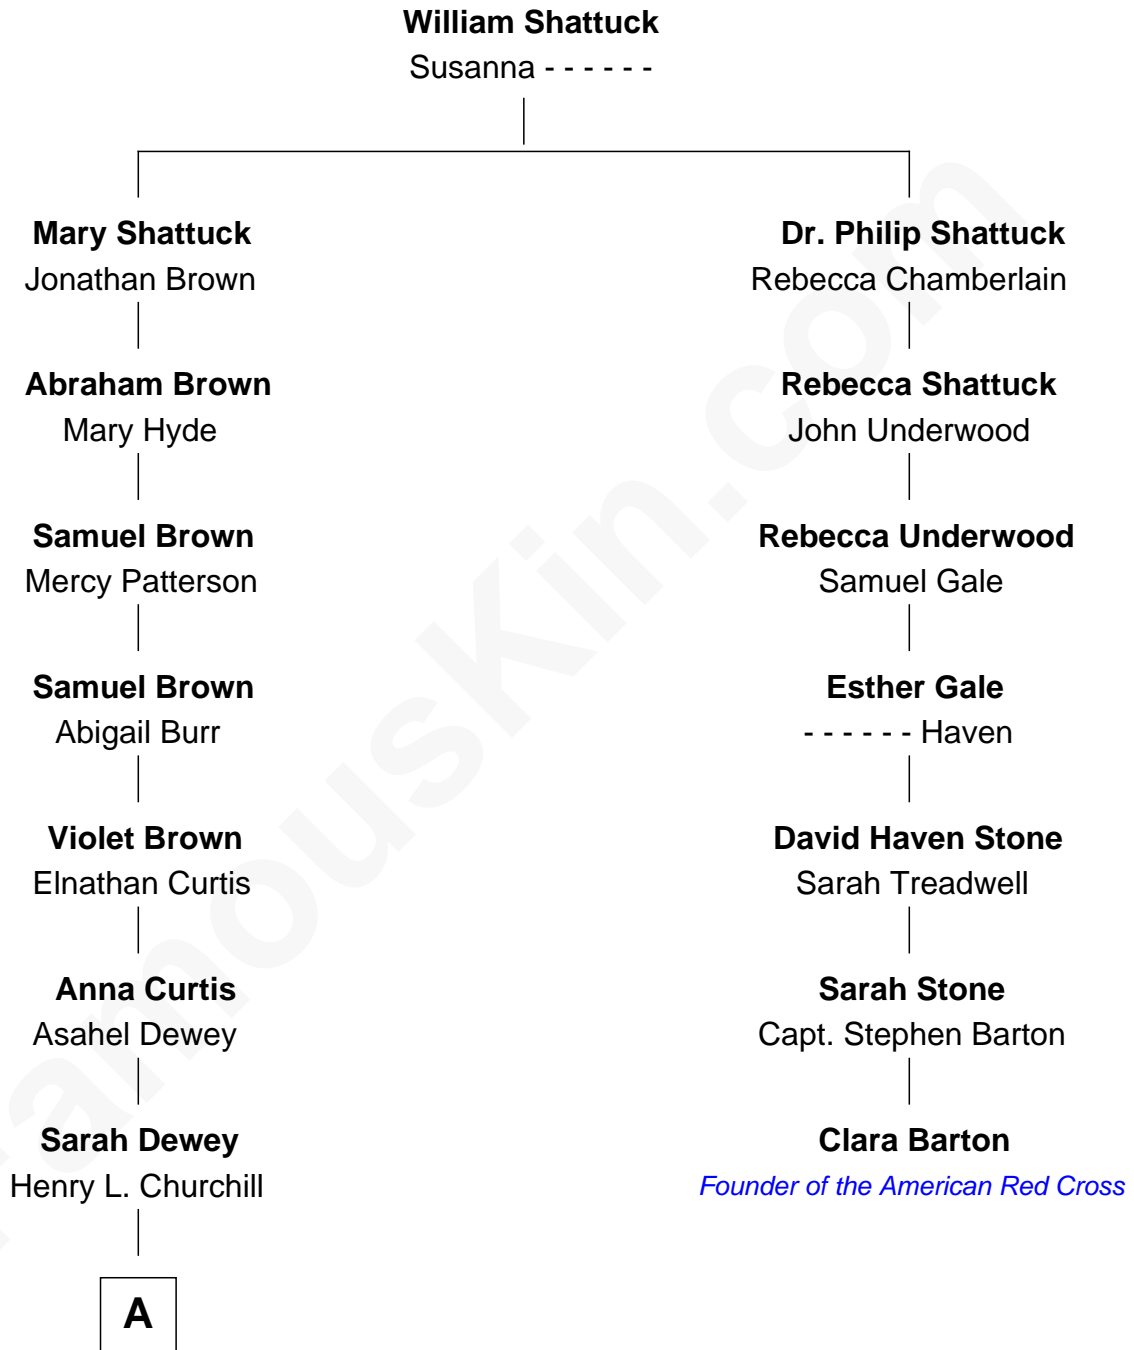

**FamousKin.com**  
**Relationship Chart of**  
**Humphrey Bogart**  
*Movie Actor*

6th cousin 3 times removed of  
**Clara Barton**  
*Founder of the American Red Cross*

**A**

—  
**Frances Dewey Churchill**

John Perkins Humphrey

—  
**Maud Humphrey**

Dr. Belmont Deforest Bogart

—  
**Humphrey Bogart**

*Movie Actor*

FamousKin.com