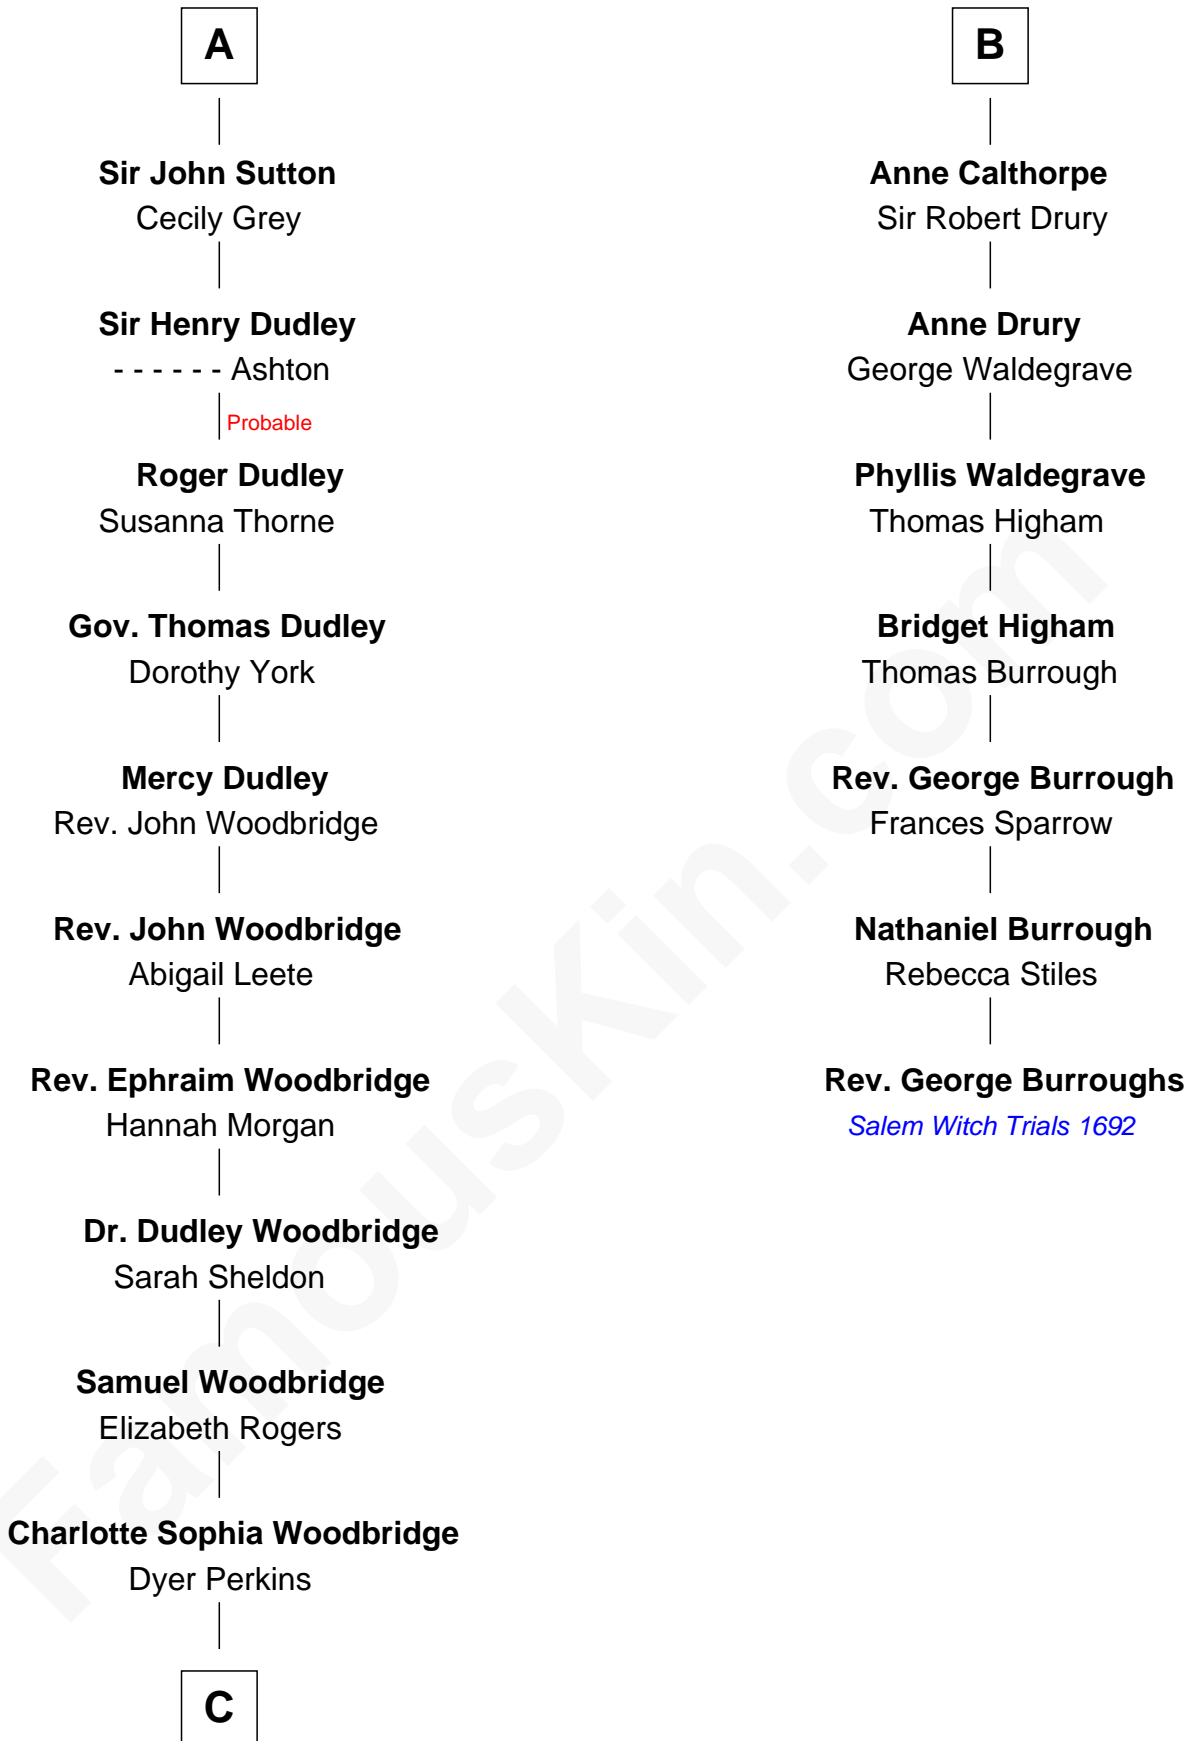

FamousKin.com
Relationship Chart of
Humphrey Bogart
Movie Actor

13th cousin 7 times removed of
Rev. George Burroughs
Executed for Witchcraft, Salem 1692

C

—
Elizabeth Rogers Perkins

Harvey Humphrey

—
John Perkins Humphrey

Frances Dewey Churchill

—
Maud Humphrey

Dr. Belmont Deforest Bogart

—
Humphrey Bogart

Movie Actor

FamousKin.com