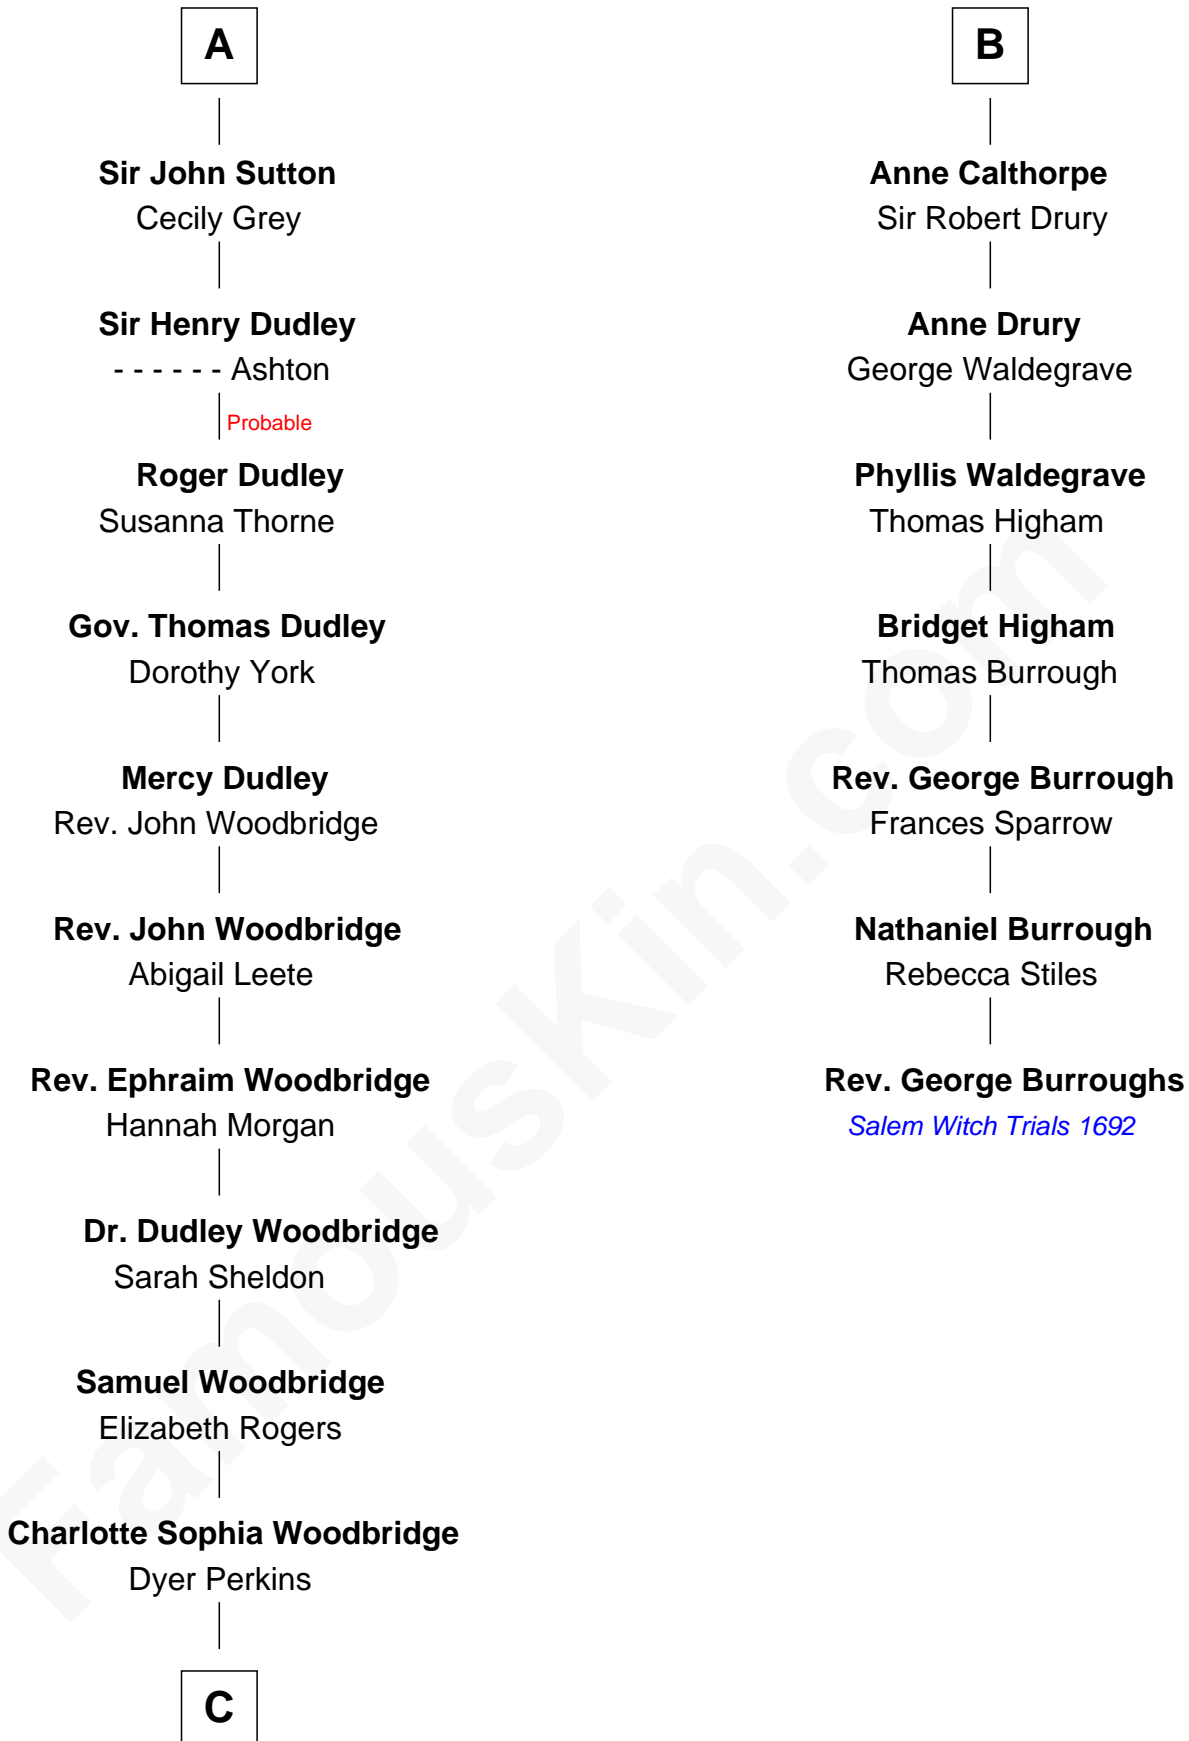

**FamousKin.com**  
**Relationship Chart of**  
**Humphrey Bogart**  
*Movie Actor*

**13th cousin 7 times removed of**  
**Rev. George Burroughs**  
*Executed for Witchcraft, Salem 1692*

**C**

—  
**Elizabeth Rogers Perkins**

Harvey Humphrey

—  
**John Perkins Humphrey**

Frances Dewey Churchill

—  
**Maud Humphrey**

Dr. Belmont Deforest Bogart

—  
**Humphrey Bogart**

*Movie Actor*

FamousKin.com