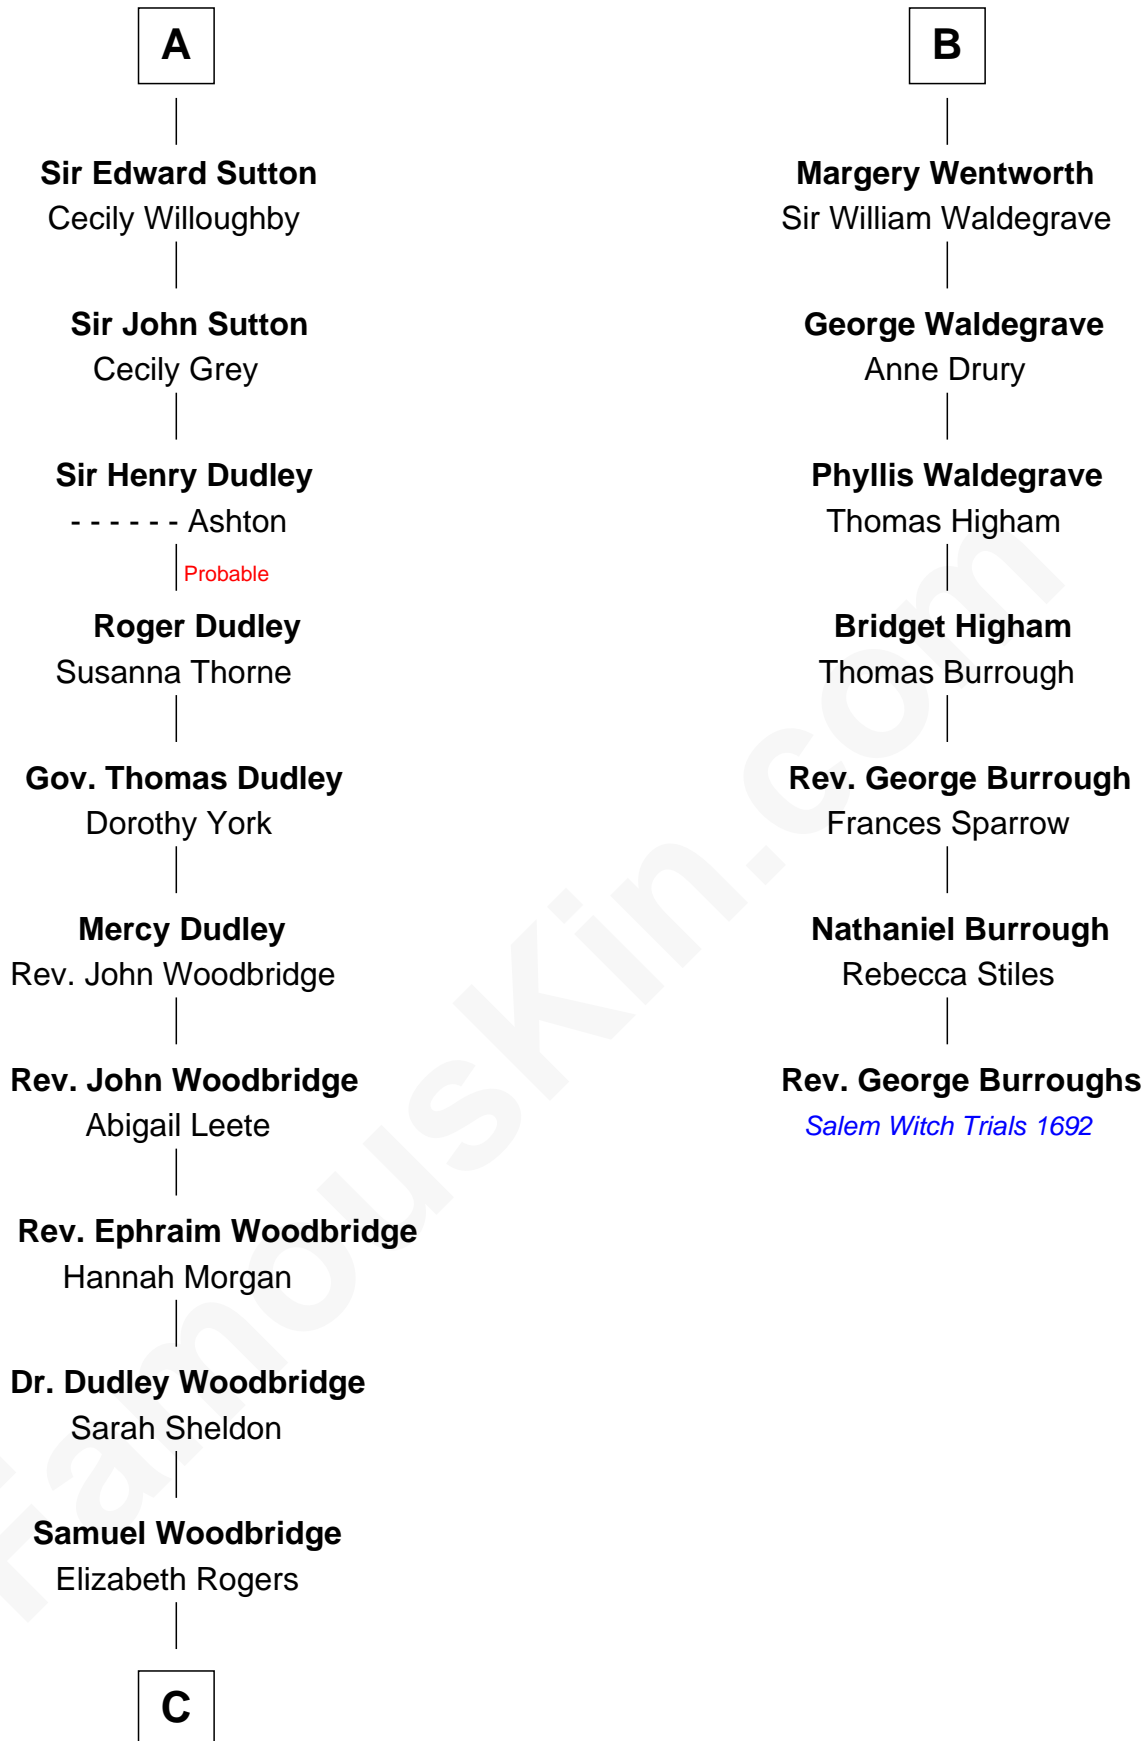

FamousKin.com
Relationship Chart of
Humphrey Bogart
Movie Actor

13th cousin 8 times removed of
Rev. George Burroughs
Executed for Witchcraft, Salem 1692

C

Charlotte Sophia Woodbridge

Dyer Perkins

Elizabeth Rogers Perkins

Harvey Humphrey

John Perkins Humphrey

Frances Dewey Churchill

Maud Humphrey

Dr. Belmont Deforest Bogart

Humphrey Bogart

Movie Actor

FamousKin.com