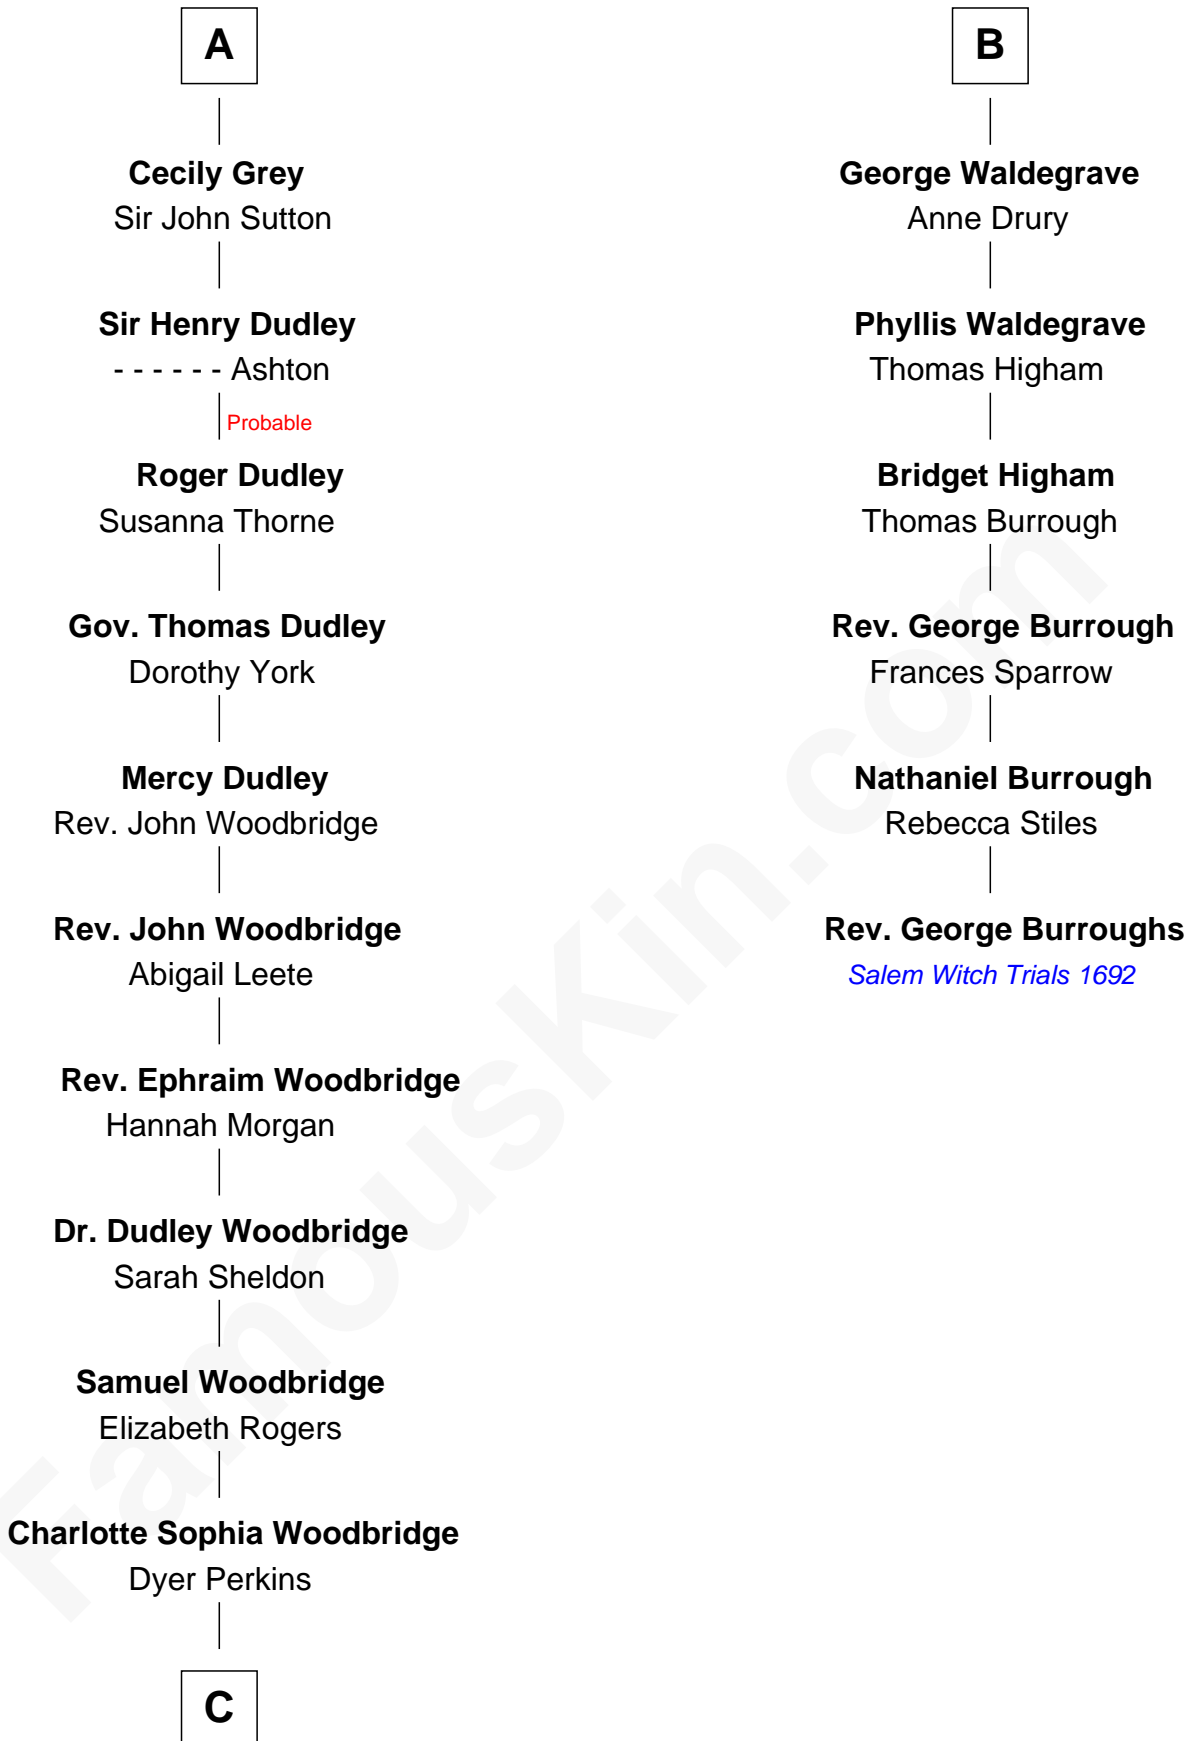

**FamousKin.com**  
**Relationship Chart of**  
**Humphrey Bogart**  
*Movie Actor*

**12th cousin 8 times removed of**  
**Rev. George Burroughs**  
*Executed for Witchcraft, Salem 1692*

**C**

—  
**Elizabeth Rogers Perkins**

Harvey Humphrey

—  
**John Perkins Humphrey**

Frances Dewey Churchill

—  
**Maud Humphrey**

Dr. Belmont Deforest Bogart

—  
**Humphrey Bogart**

*Movie Actor*

FamousKin.com