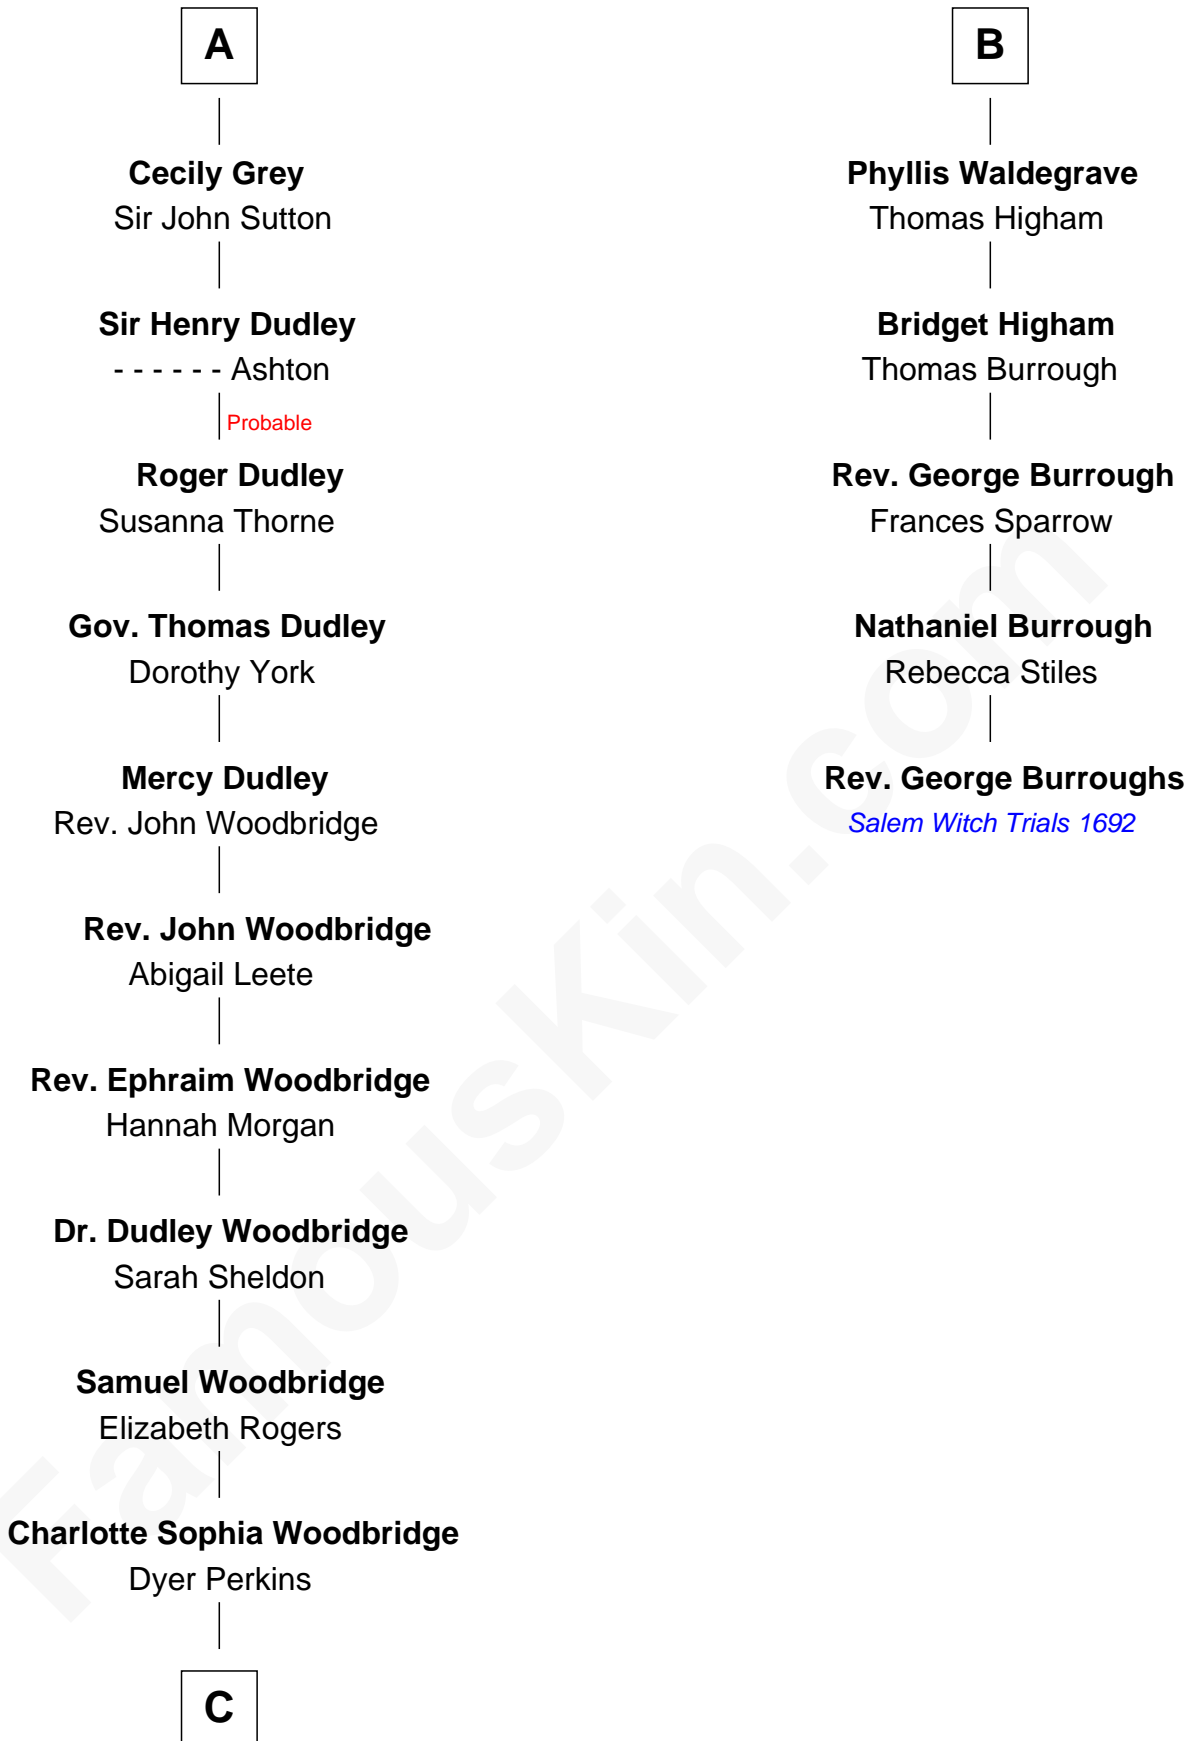

**FamousKin.com**  
**Relationship Chart of**  
**Humphrey Bogart**  
*Movie Actor*

11th cousin 9 times removed of

**Rev. George Burroughs**  
*Executed for Witchcraft, Salem 1692*

**Bartholomew de Badlesmere**  
 Margaret de Clare

**William Bonville**

Elizabeth Harington

**William Bonville**

Katherine Neville

**Cecily Bonville**

Thomas Grey

**A**

**Margaret de Badlesmere**

Sir John de Tibetot

**Sir Robert de Tibetot**

Margaret Deincourt

**Elizabeth de Tibetot**

Sir Philip le Despencer

**Margery Despencer**

Sir Roger Wentworth

**Henry Wentworth**

Elizabeth Howard

**Margery Wentworth**

Sir William Waldegrave

**George Waldegrave**

Anne Drury

**B**

**C**

—  
**Elizabeth Rogers Perkins**