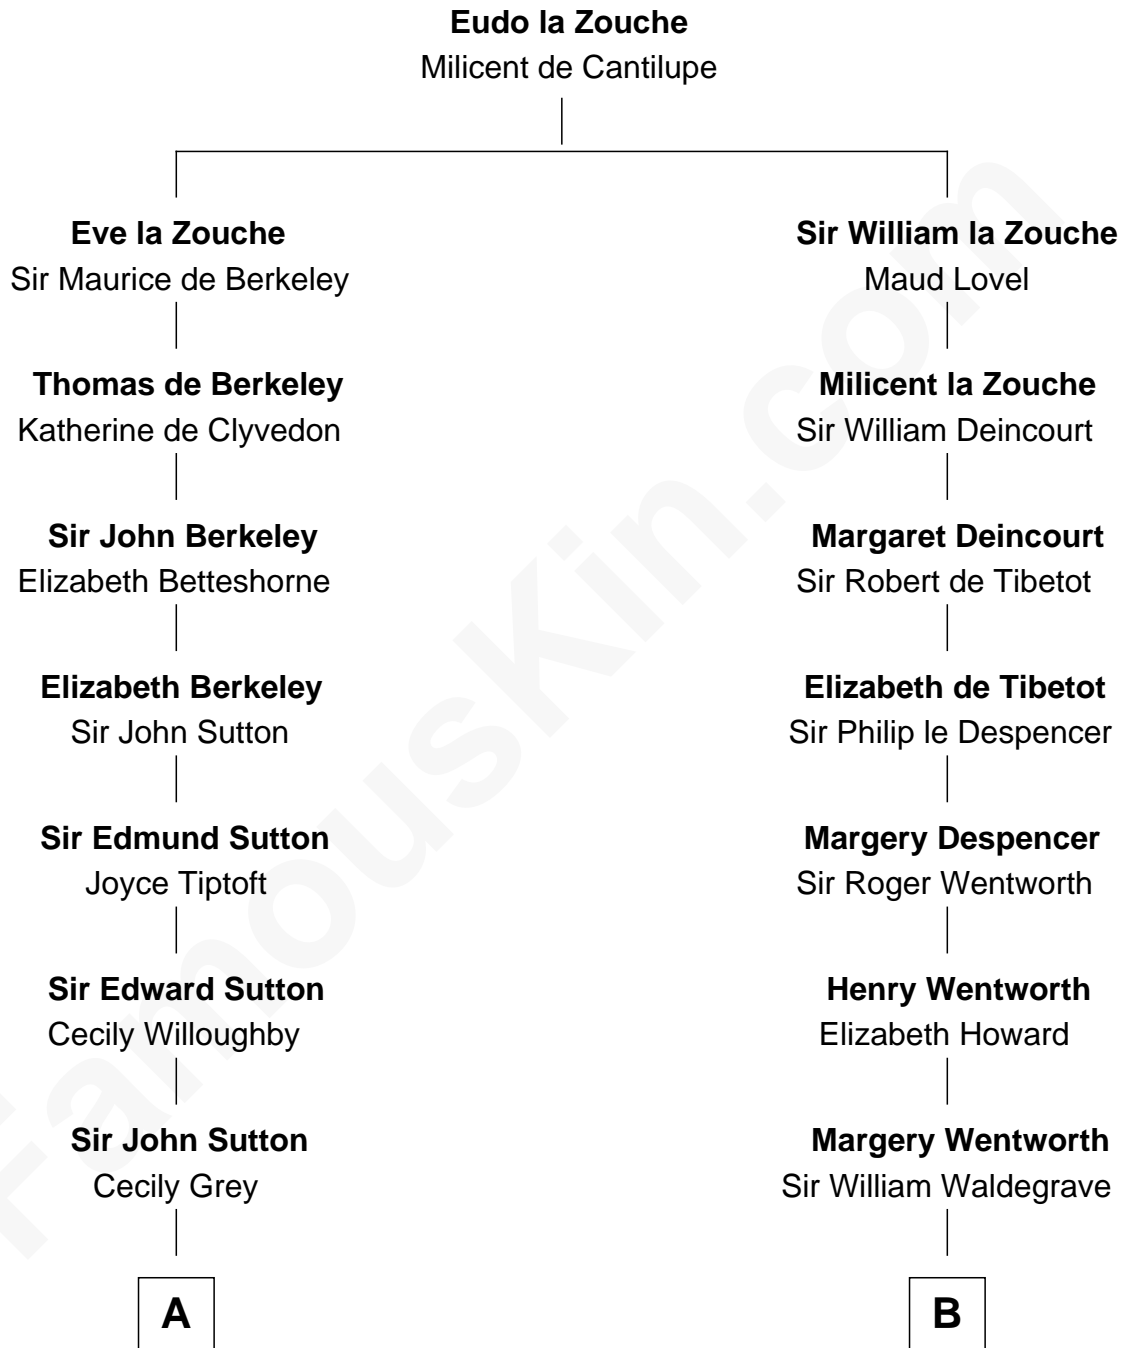

**FamousKin.com**  
**Relationship Chart of**  
**Humphrey Bogart**  
*Movie Actor*

**12th cousin 7 times removed of**  
**Rev. George Burroughs**  
*Executed for Witchcraft, Salem 1692*

**C**

John Perkins Humphrey

Frances Dewey Churchill

Maud Humphrey

Dr. Belmont Deforest Bogart

Humphrey Bogart

*Movie Actor*

FamousKin.com