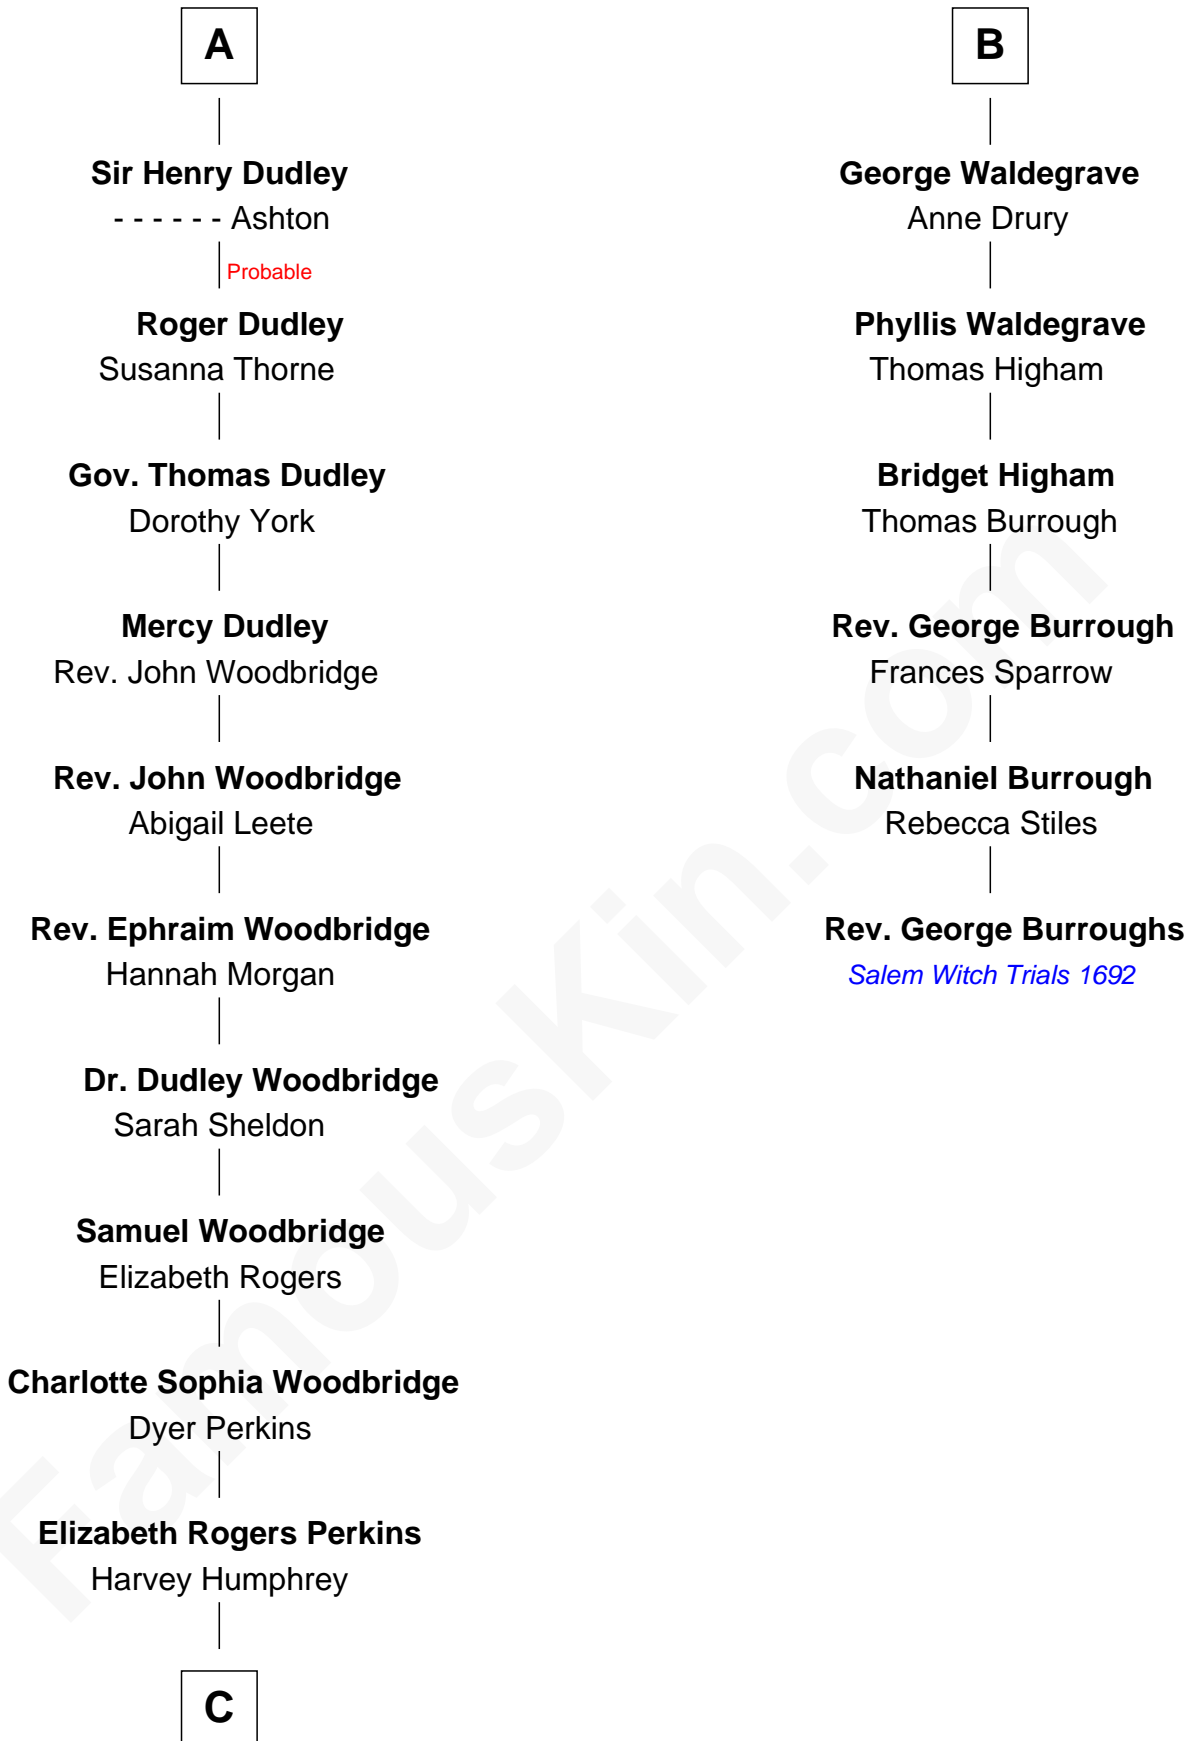

**FamousKin.com**  
**Relationship Chart of**  
**Humphrey Bogart**  
*Movie Actor*

**12th cousin 7 times removed of**  
**Rev. George Burroughs**  
*Executed for Witchcraft, Salem 1692*

**C**

John Perkins Humphrey

Frances Dewey Churchill

Maud Humphrey

Dr. Belmont Deforest Bogart

Humphrey Bogart

*Movie Actor*

FamousKin.com