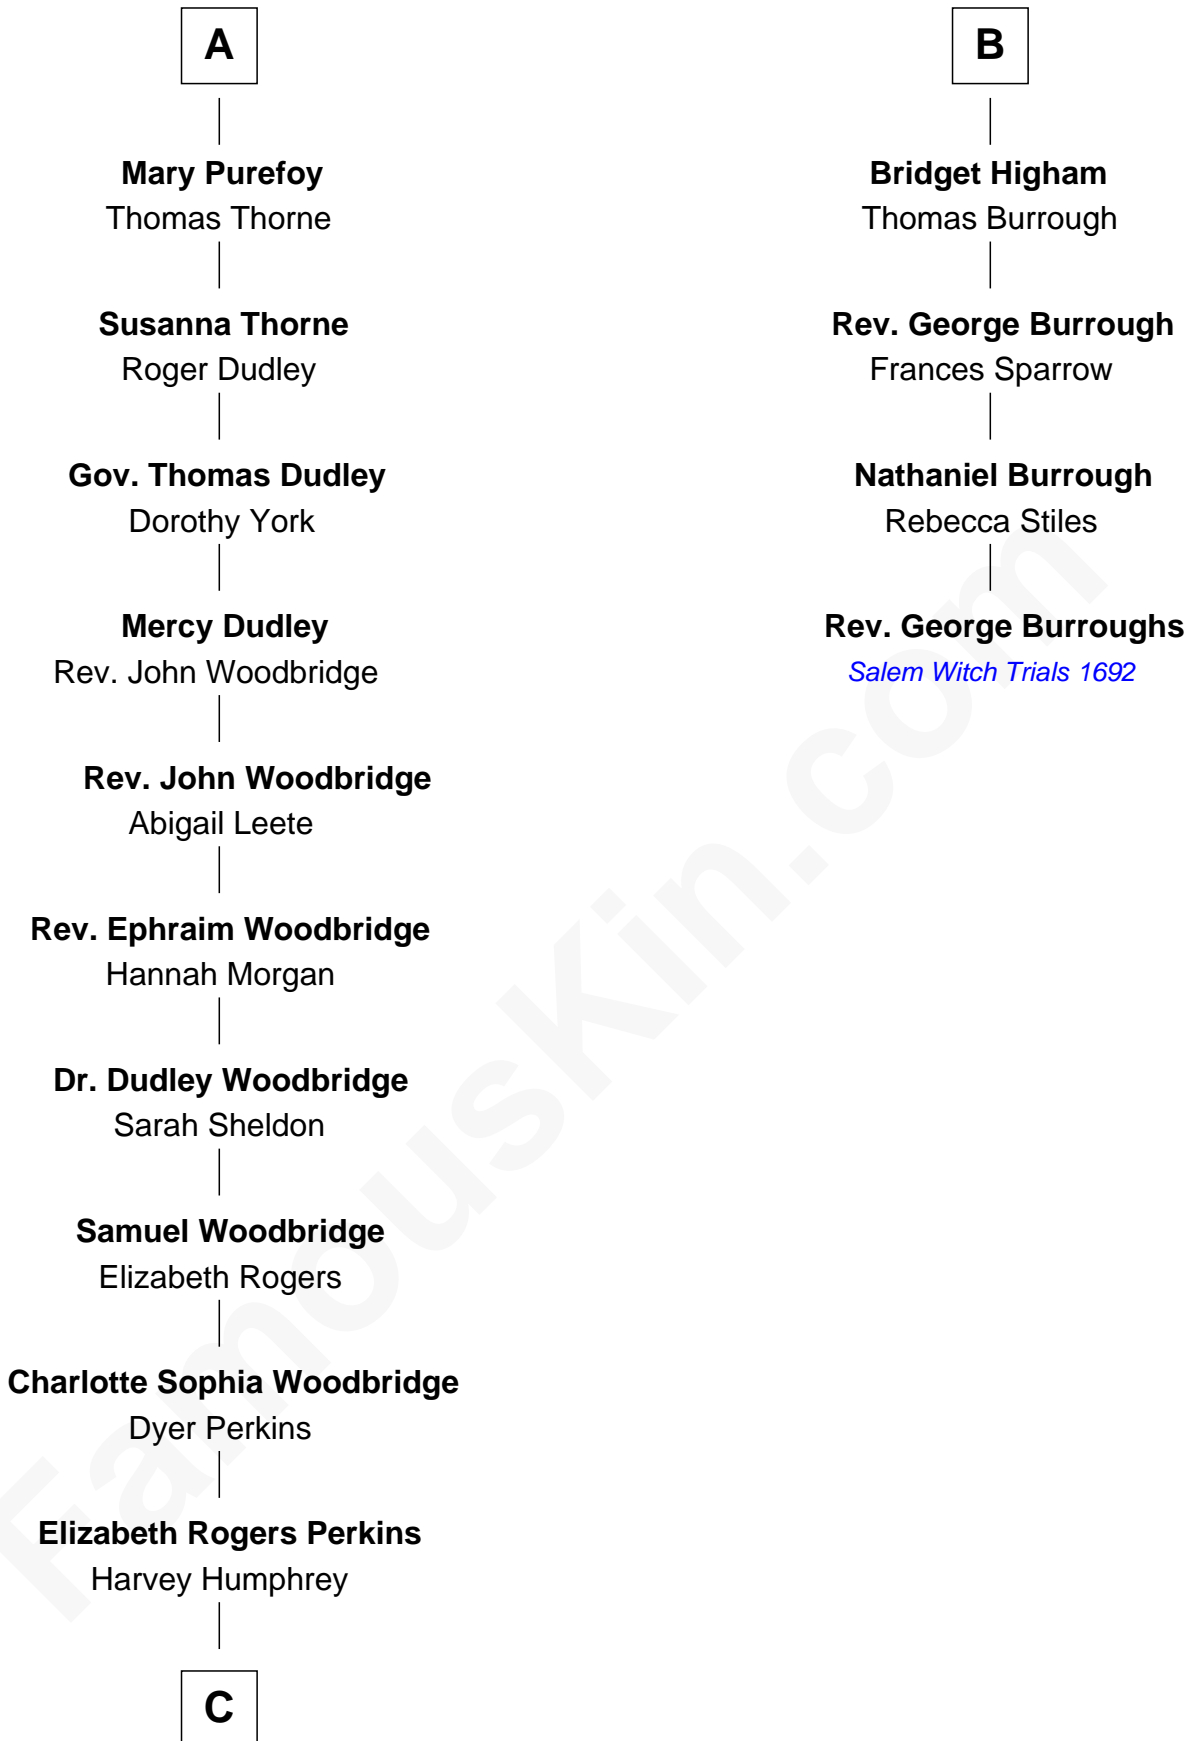

FamousKin.com
Relationship Chart of
Humphrey Bogart
Movie Actor

10th cousin 9 times removed of
Rev. George Burroughs
Executed for Witchcraft, Salem 1692

Sir John Howard
 Alice de Bois

Joan Howard
 Sir Peter de Brewes

Sir Robert Howard
 Margaret de Scales

Beatrice Brewes
 Sir Hugh Shirley

Sir John Howard
 Alice Tendring

Sir Ralph Shirley
 Joan Basset

Henry Howard
 Mary Hussey

Beatrice Shirley
 John Brome

Elizabeth Howard
 Henry Wentworth

Isabel Brome
 John Denton

Margery Wentworth
 Sir William Waldegrave

Alice Denton
 Nicholas Purefoy

George Waldegrave
 Anne Drury

Edward Purefoy
 Anne Fettiplace

Phyllis Waldegrave
 Thomas Higham

A

B