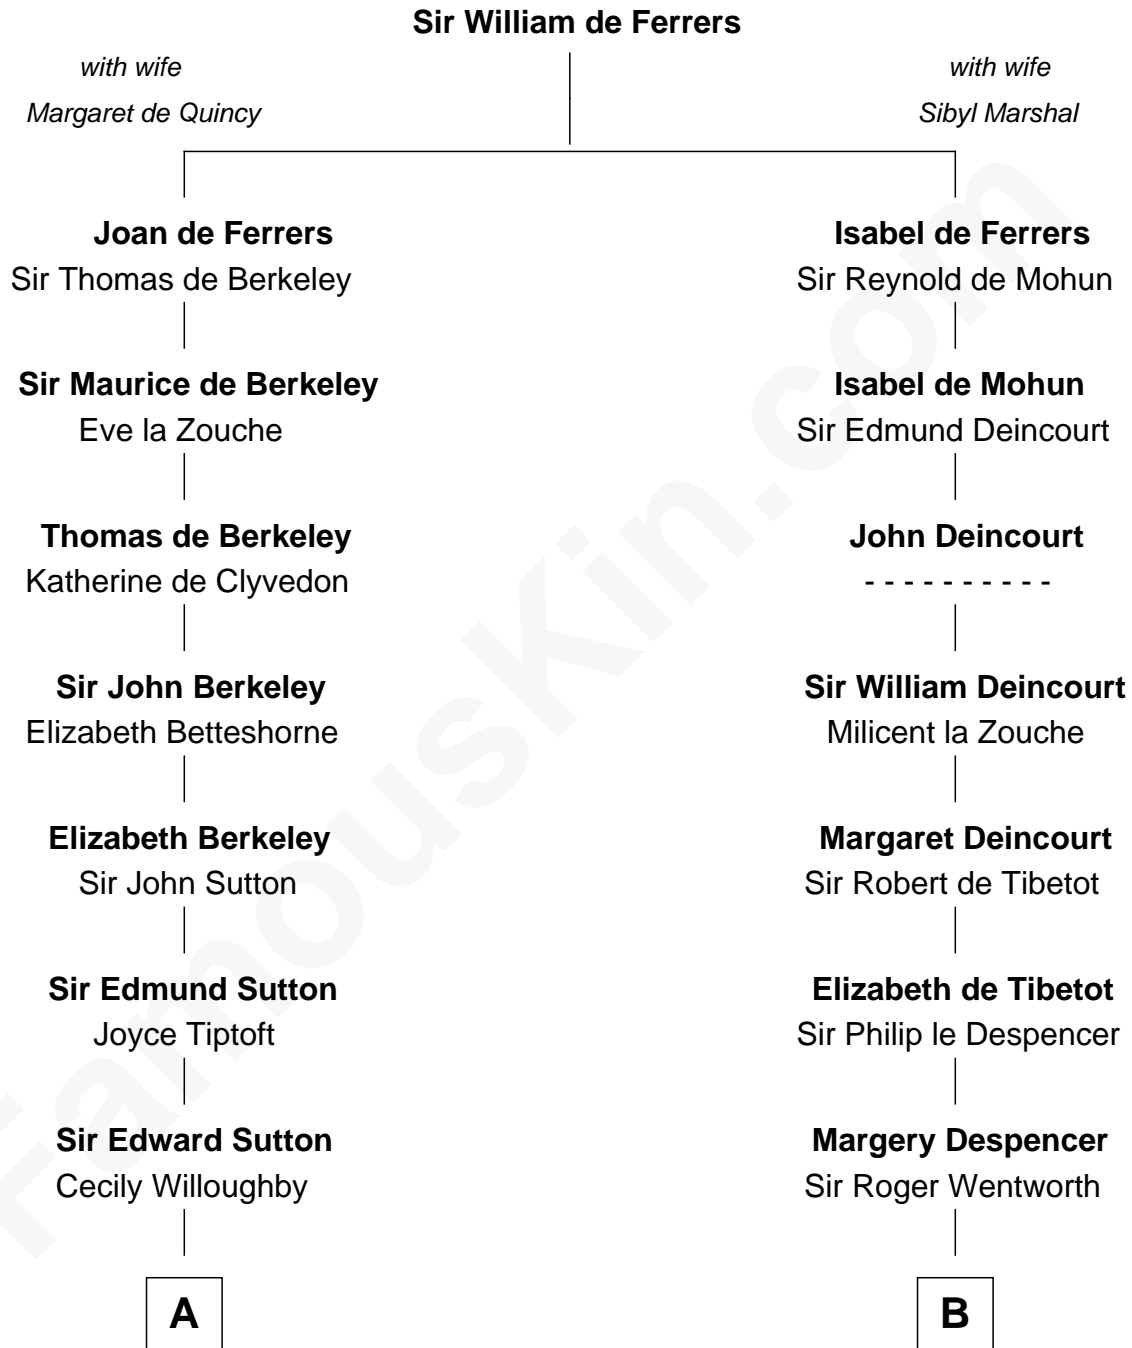

FamousKin.com
Relationship Chart of
Humphrey Bogart
Movie Actor

14th cousin 6 times removed of
Rev. George Burroughs
Executed for Witchcraft, Salem 1692

C

—
Elizabeth Rogers Perkins

Harvey Humphrey

—
John Perkins Humphrey

Frances Dewey Churchill

—
Maud Humphrey

Dr. Belmont Deforest Bogart

—
Humphrey Bogart

Movie Actor

FamousKin.com