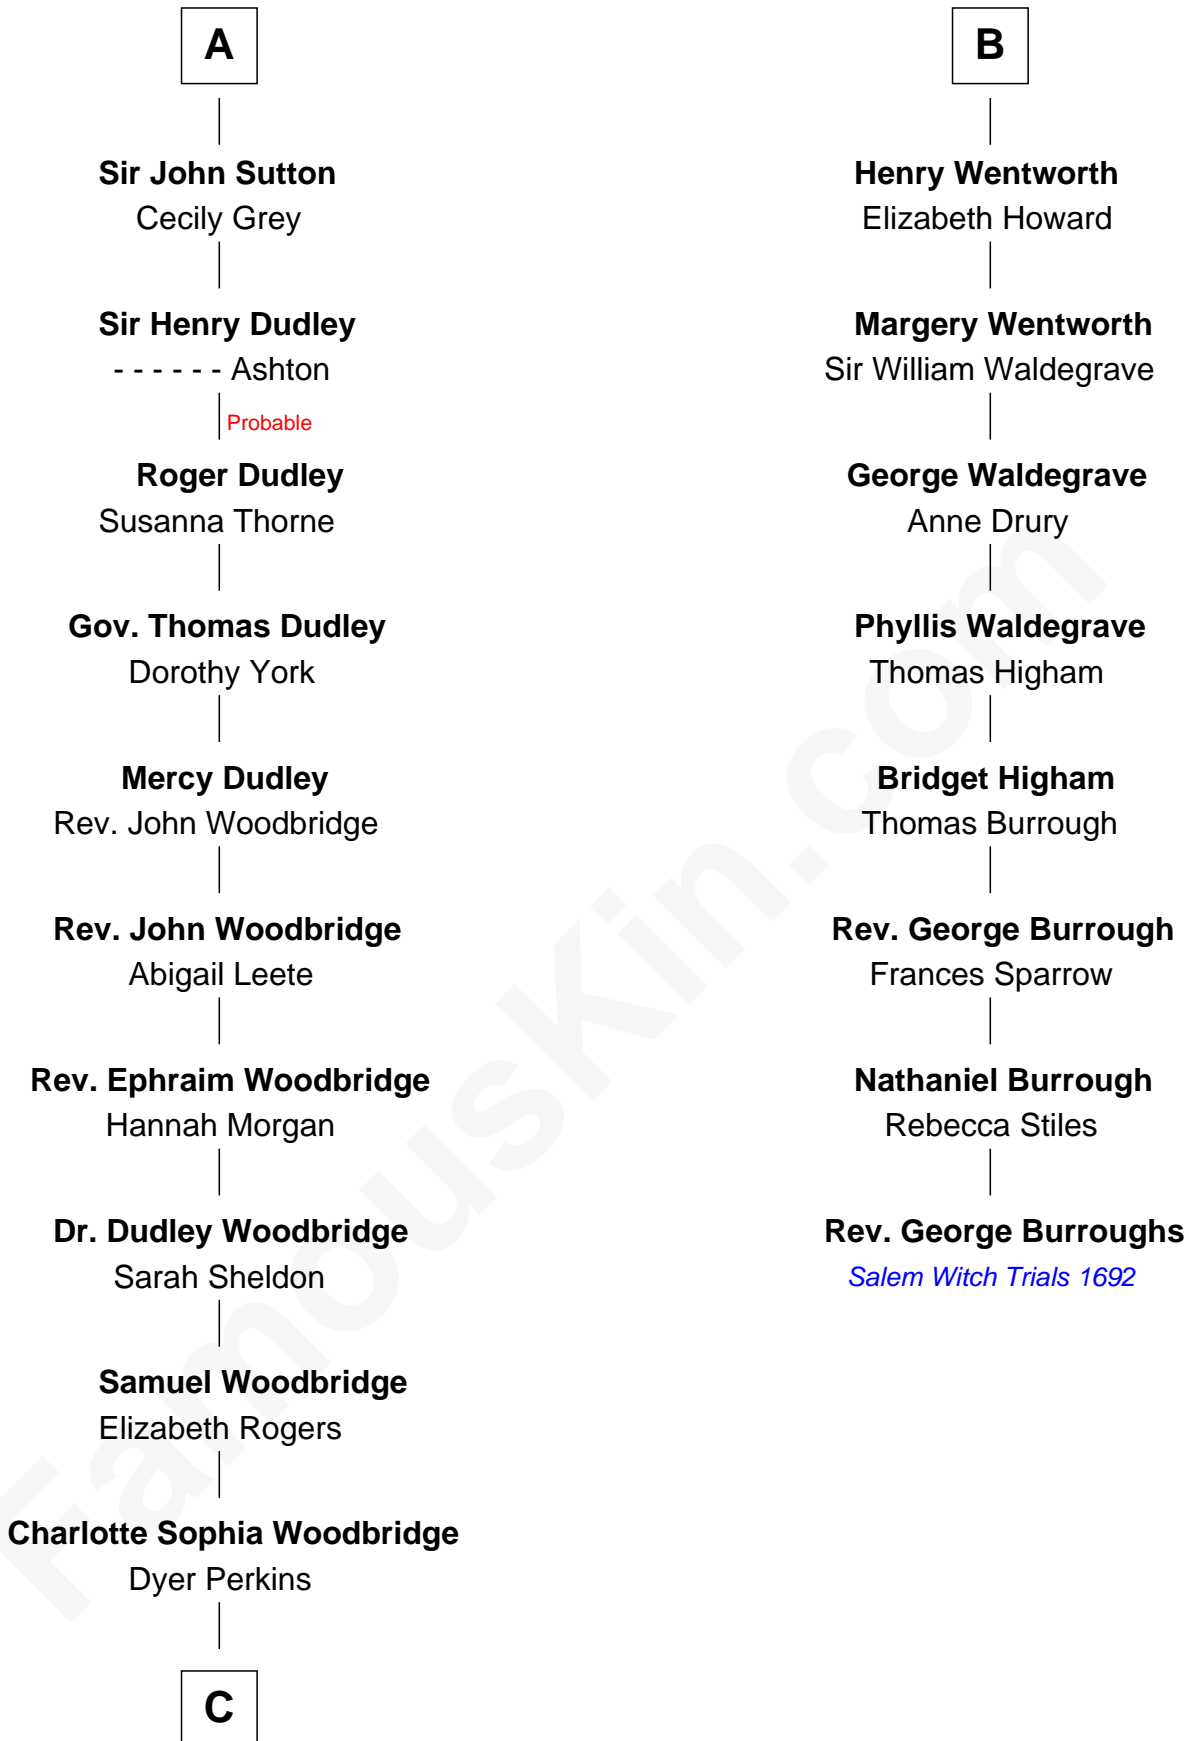

FamousKin.com
Relationship Chart of
Humphrey Bogart
Movie Actor

14th cousin 6 times removed of
Rev. George Burroughs
Executed for Witchcraft, Salem 1692

C

—
Elizabeth Rogers Perkins

Harvey Humphrey

—
John Perkins Humphrey

Frances Dewey Churchill

—
Maud Humphrey

Dr. Belmont Deforest Bogart

—
Humphrey Bogart

Movie Actor

FamousKin.com