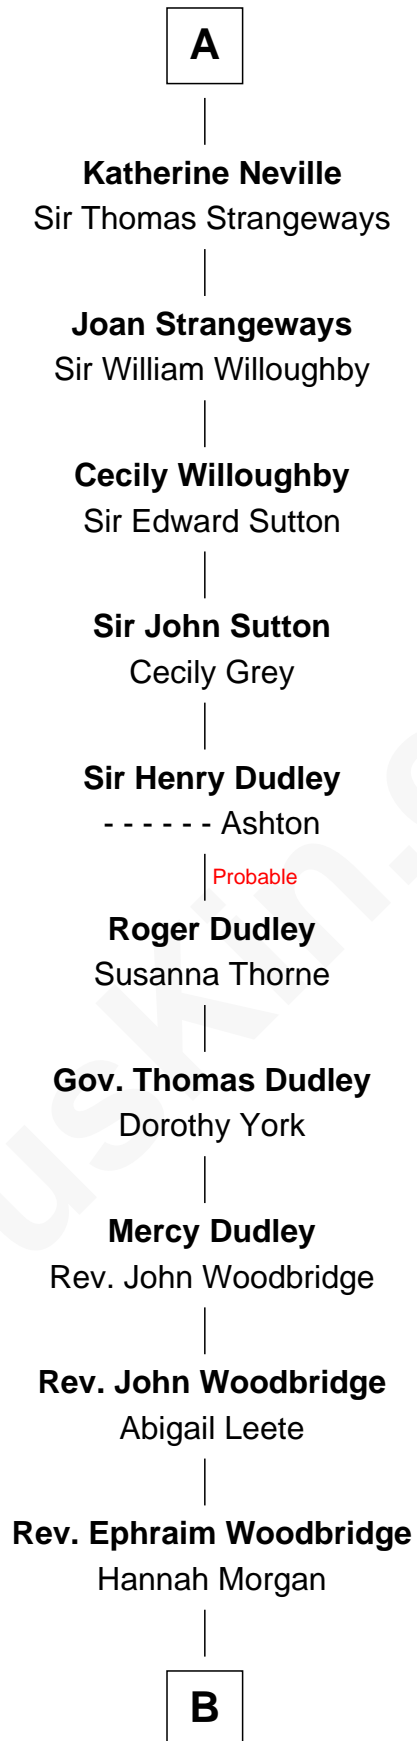

FamousKin.com Relationship Chart of

Humphrey Bogart

Movie Actor

22nd Great-grandson of

Roger le Bigod

Magna Carta Surety

Roger le Bigod

Ida de Tony

Mary le Bigod

Ranulph FitzRobert

Sir Ralph FitzRanulph

Anastasia de Percy

Mary FitzRanulph

Robert de Neville

Sir Ranulph de Neville

Euphemia de Clavinging

Sir Ralph de Neville

Alice de Audley

Sir John de Neville

Maude de Percy

Sir Ralph Neville

Joan Beaufort

A

B

—
Dr. Dudley Woodbridge

Sarah Sheldon

—
Samuel Woodbridge

Elizabeth Rogers

—
Charlotte Sophia Woodbridge

Dyer Perkins

—
Elizabeth Rogers Perkins

Harvey Humphrey