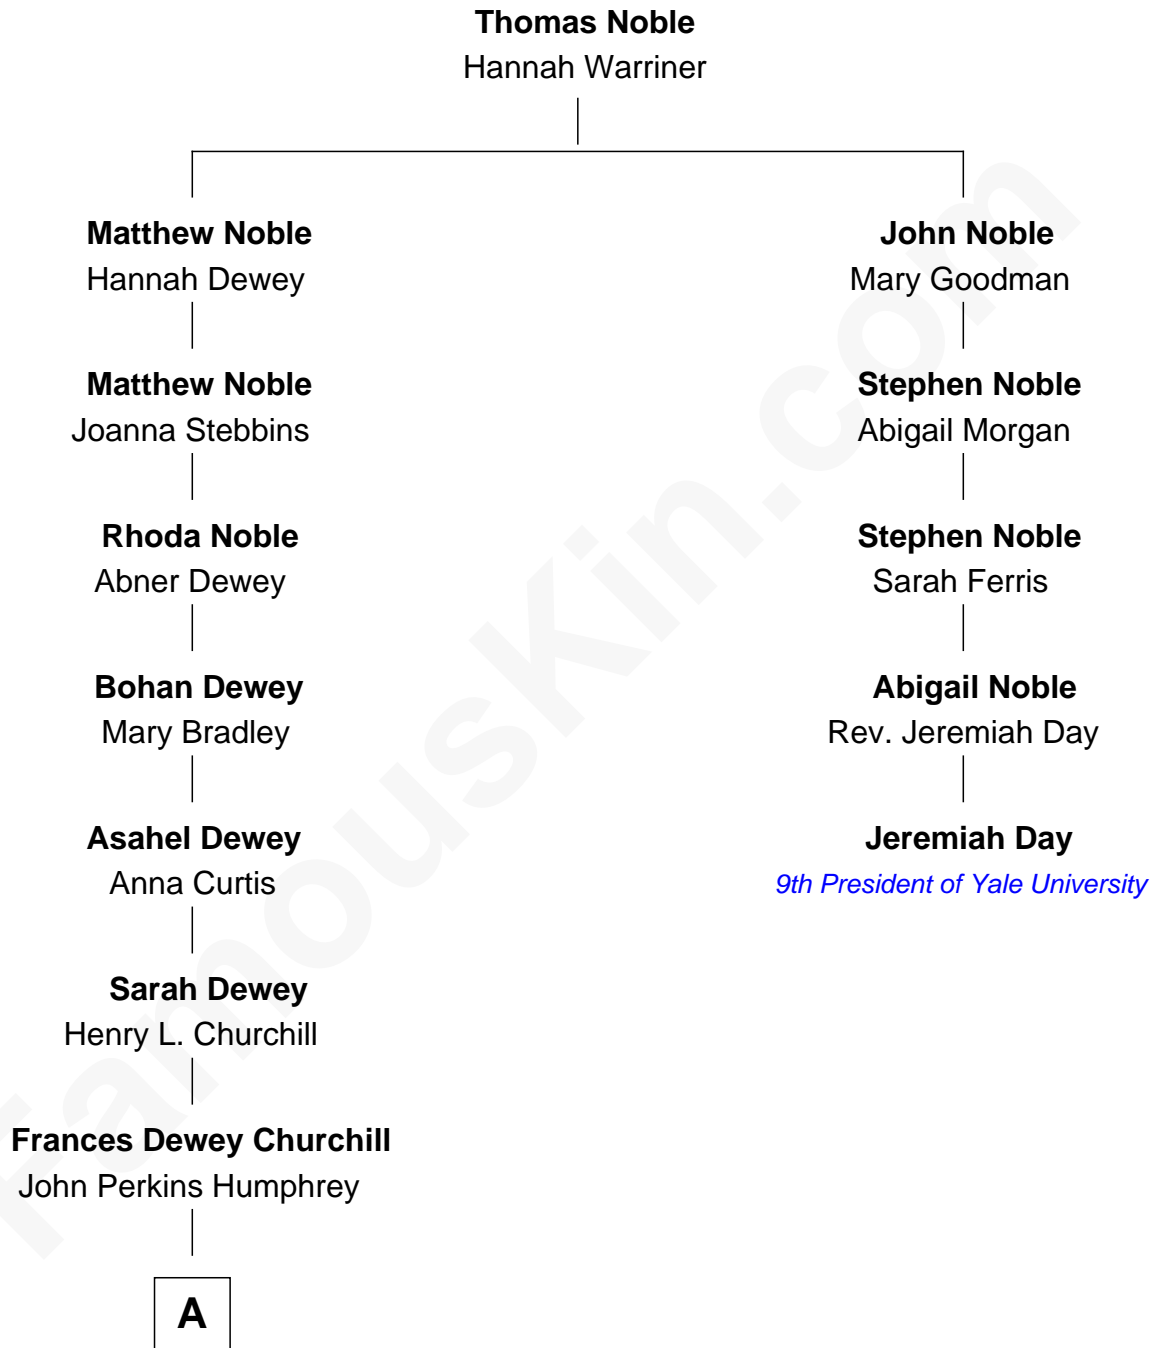

FamousKin.com
Relationship Chart of
Humphrey Bogart
Movie Actor

4th cousin 4 times removed of
Jeremiah Day
9th President of Yale University

A

—
Maud Humphrey
Dr. Belmont Deforest Bogart

—
Humphrey Bogart
Movie Actor

FamousKin.com