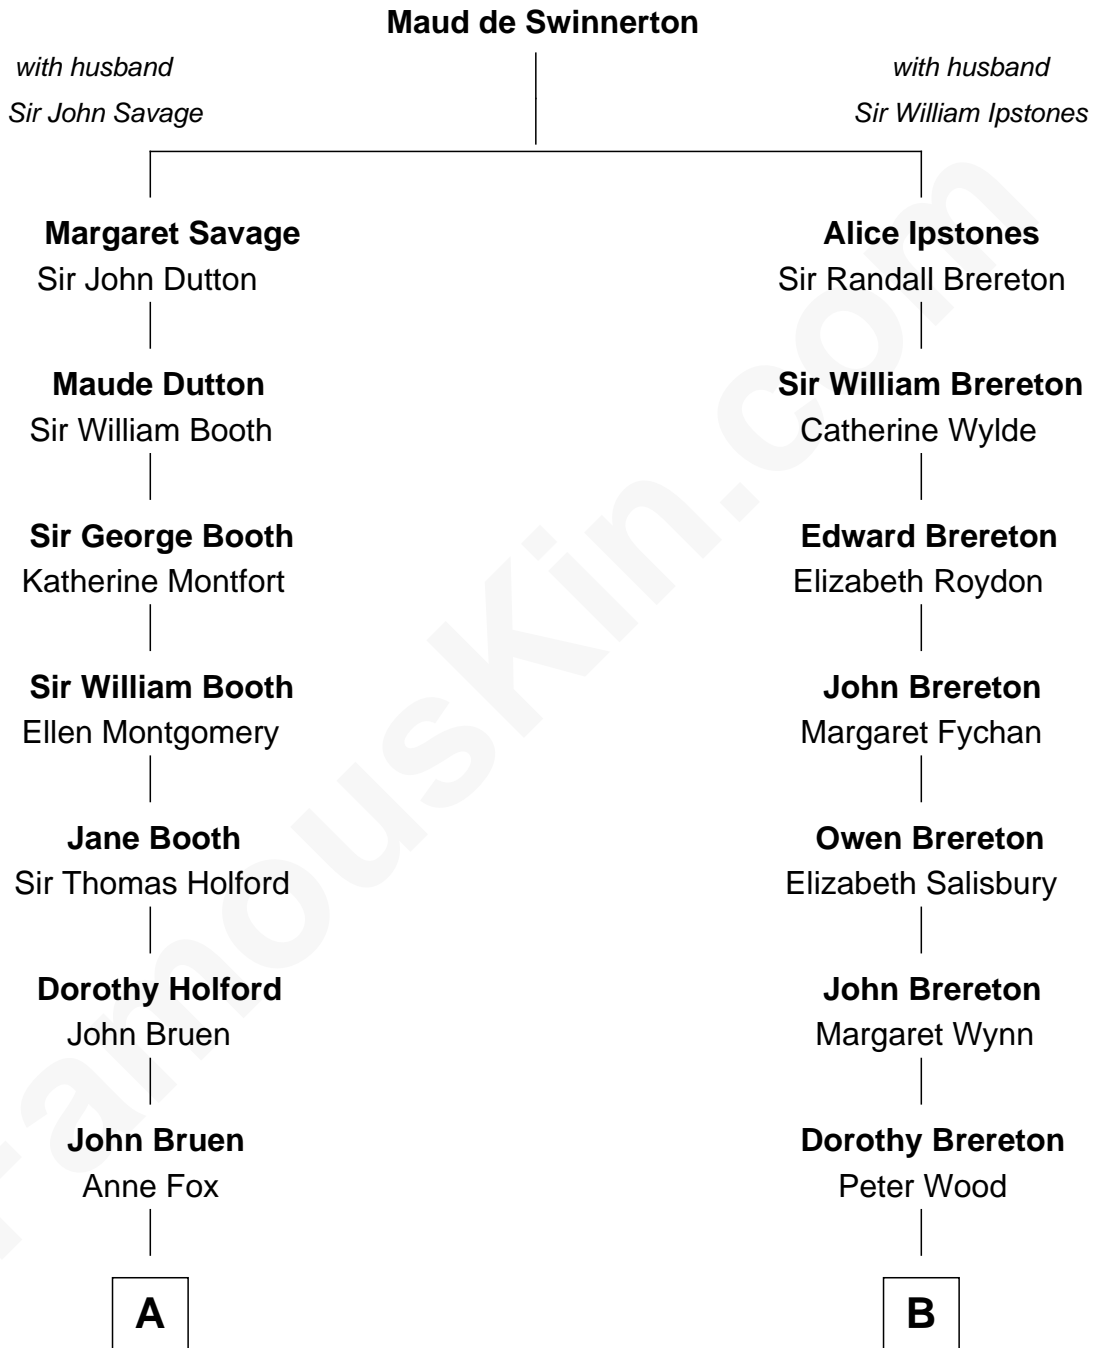

FamousKin.com
Relationship Chart of
Humphrey Bogart
Movie Actor

17th cousin 1 time removed of

Jimmy Carter
39th U.S. President

C

Earl Carter
Lillian Gordy

Jimmy Carter
39th U.S. President

FamousKin.com