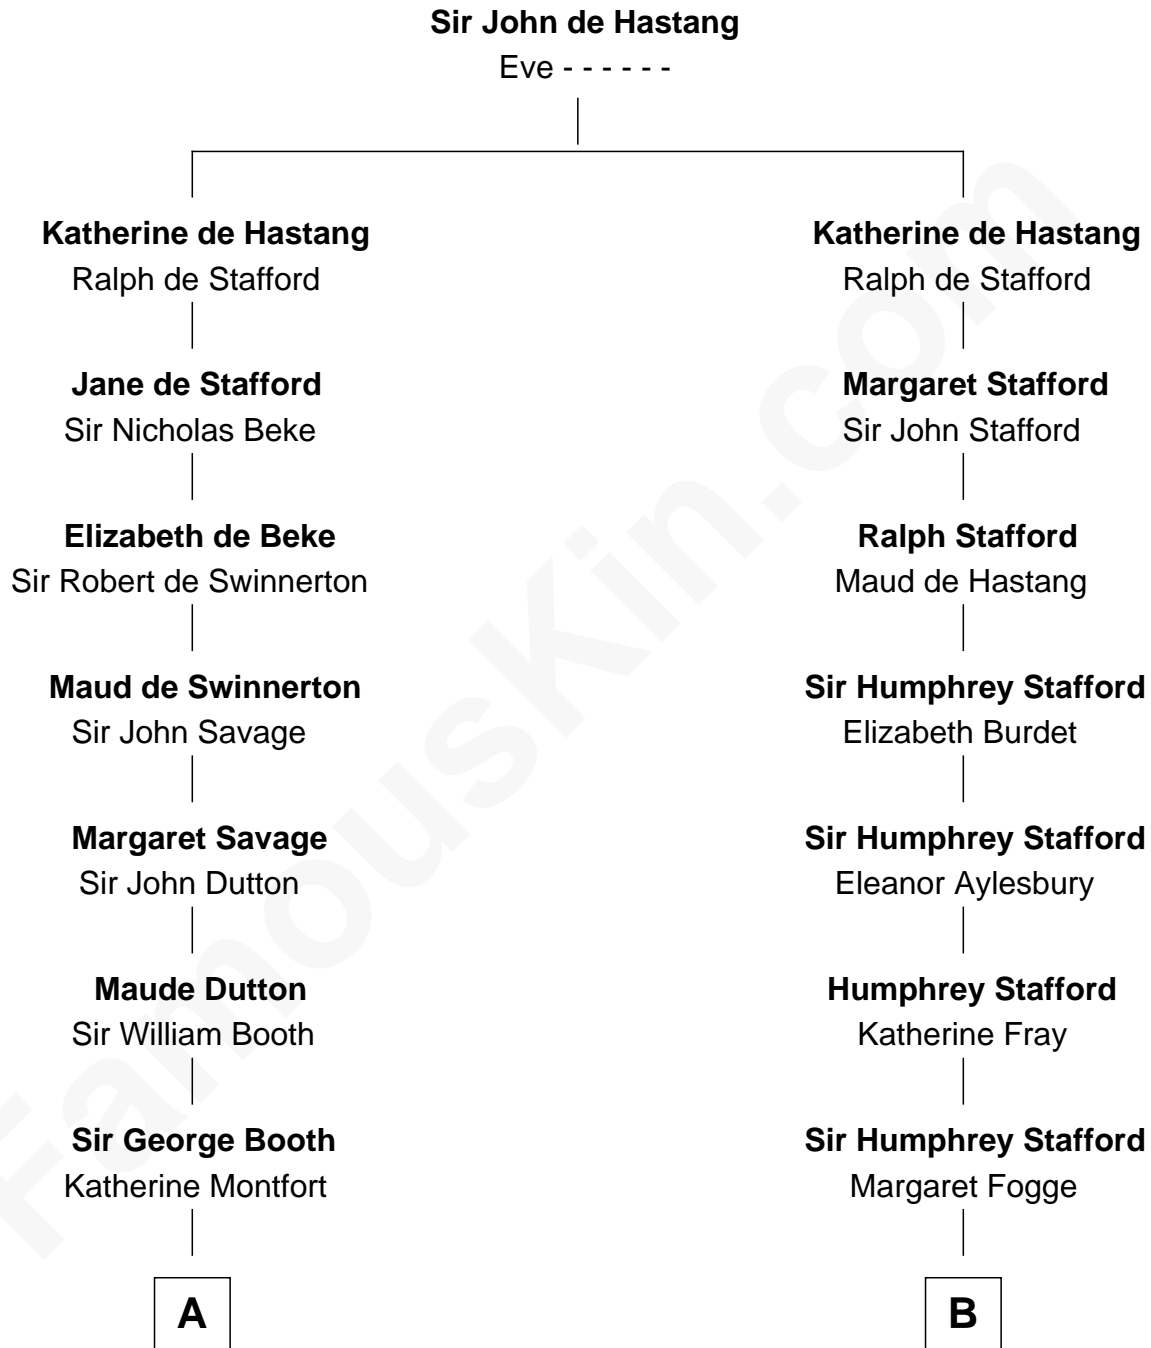

FamousKin.com
Relationship Chart of
Humphrey Bogart
Movie Actor

20th cousin 1 time removed of

Jimmy Carter
39th U.S. President

C

Rachel Doud
Jonathan Humphrey

Harvey Humphrey
Elizabeth Rogers Perkins

John Perkins Humphrey
Frances Dewey Churchill

Maud Humphrey
Dr. Belmont Deforest Bogart

Humphrey Bogart
Movie Actor

D

Littleberry Walker Carter
Mary Ann Diligent Seals

William Archibald Carter
Nina Pratt

Earl Carter
Lillian Gordy

Jimmy Carter
39th U.S. President