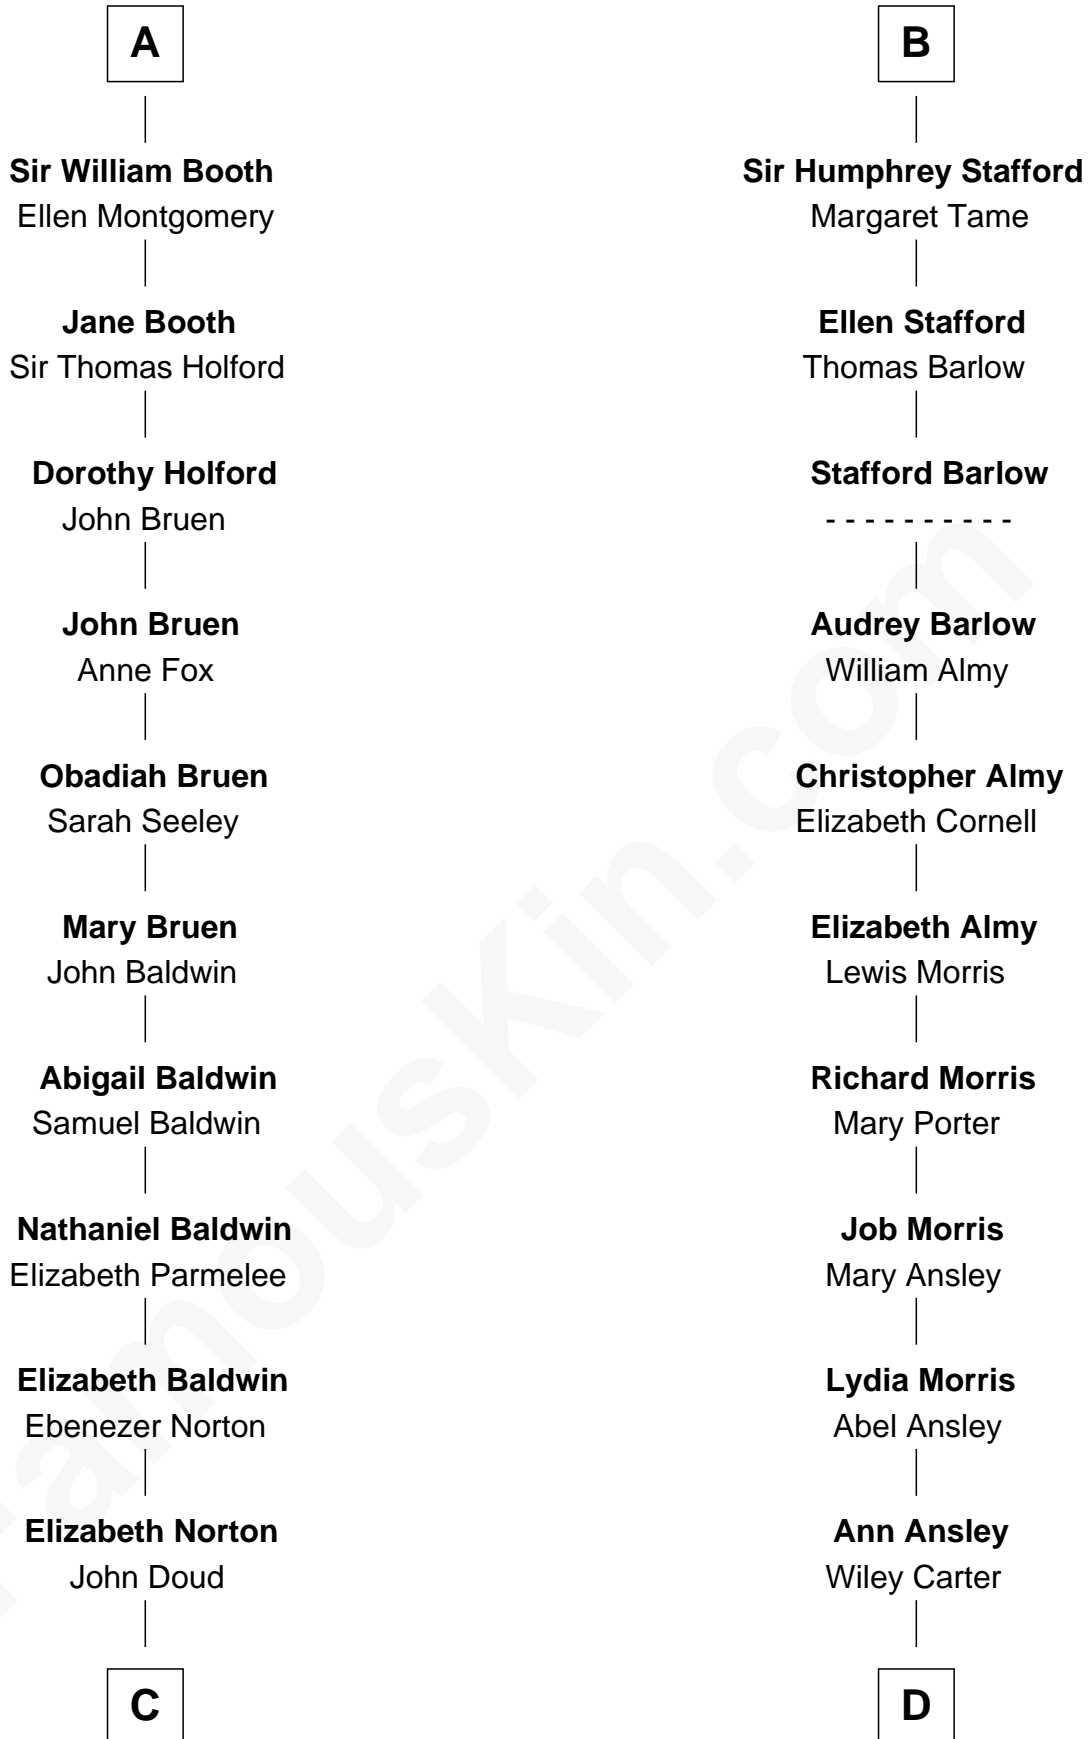

FamousKin.com
Relationship Chart of
Humphrey Bogart
Movie Actor

20th cousin 1 time removed of

Jimmy Carter
39th U.S. President

C

Rachel Doud
Jonathan Humphrey

Harvey Humphrey
Elizabeth Rogers Perkins

John Perkins Humphrey
Frances Dewey Churchill

Maud Humphrey
Dr. Belmont Deforest Bogart

Humphrey Bogart
Movie Actor

D

Littleberry Walker Carter
Mary Ann Diligent Seals

William Archibald Carter
Nina Pratt

Earl Carter
Lillian Gordy

Jimmy Carter
39th U.S. President