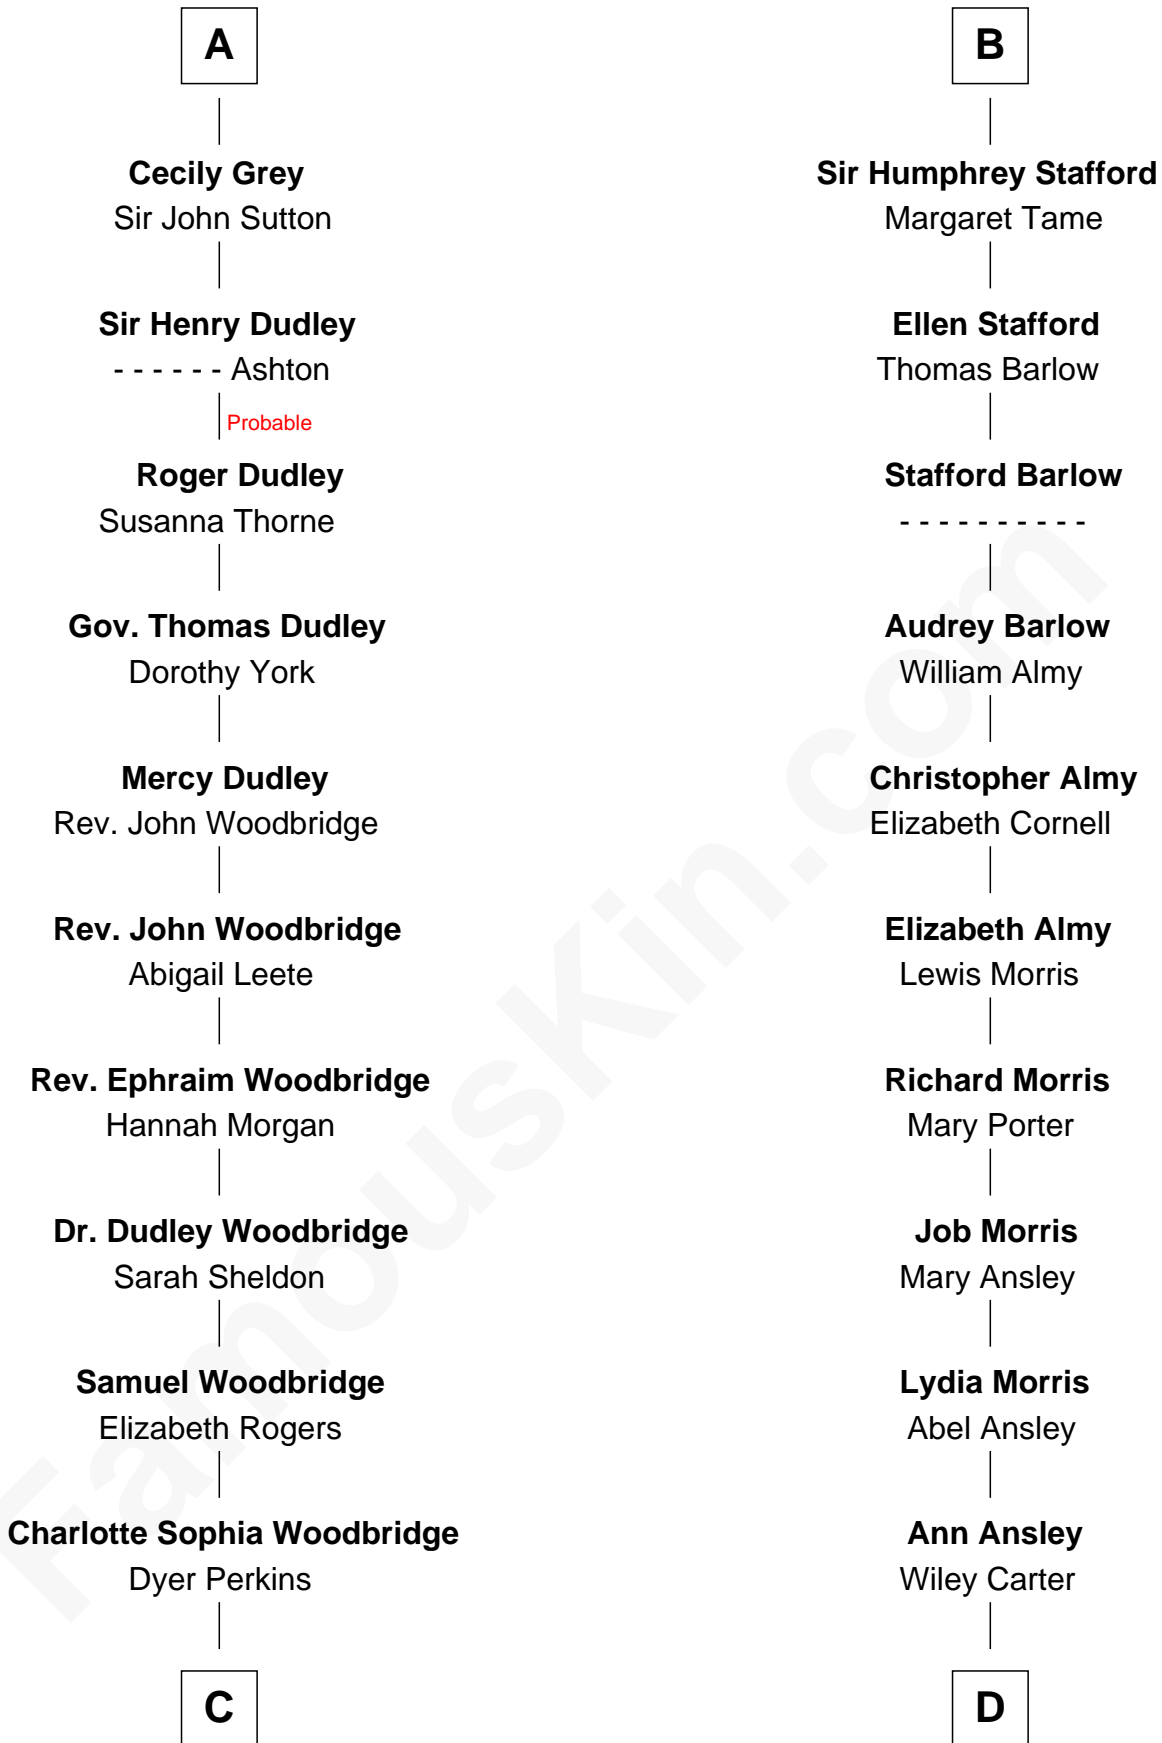

# FamousKin.com Relationship Chart of

**Humphrey Bogart**

*Movie Actor*

20th cousin of

**Jimmy Carter**

*39th U.S. President*

**Edmund de Stafford**

Margaret Basset

**C**

**Elizabeth Rogers Perkins**

Harvey Humphrey

**John Perkins Humphrey**

Frances Dewey Churchill

**Maud Humphrey**

Dr. Belmont Deforest Bogart

**Humphrey Bogart**

*Movie Actor*

**D**

**Littleberry Walker Carter**

Mary Ann Diligent Seals

**William Archibald Carter**

Nina Pratt

**Earl Carter**

Lillian Gordy

**Jimmy Carter**

*39th U.S. President*