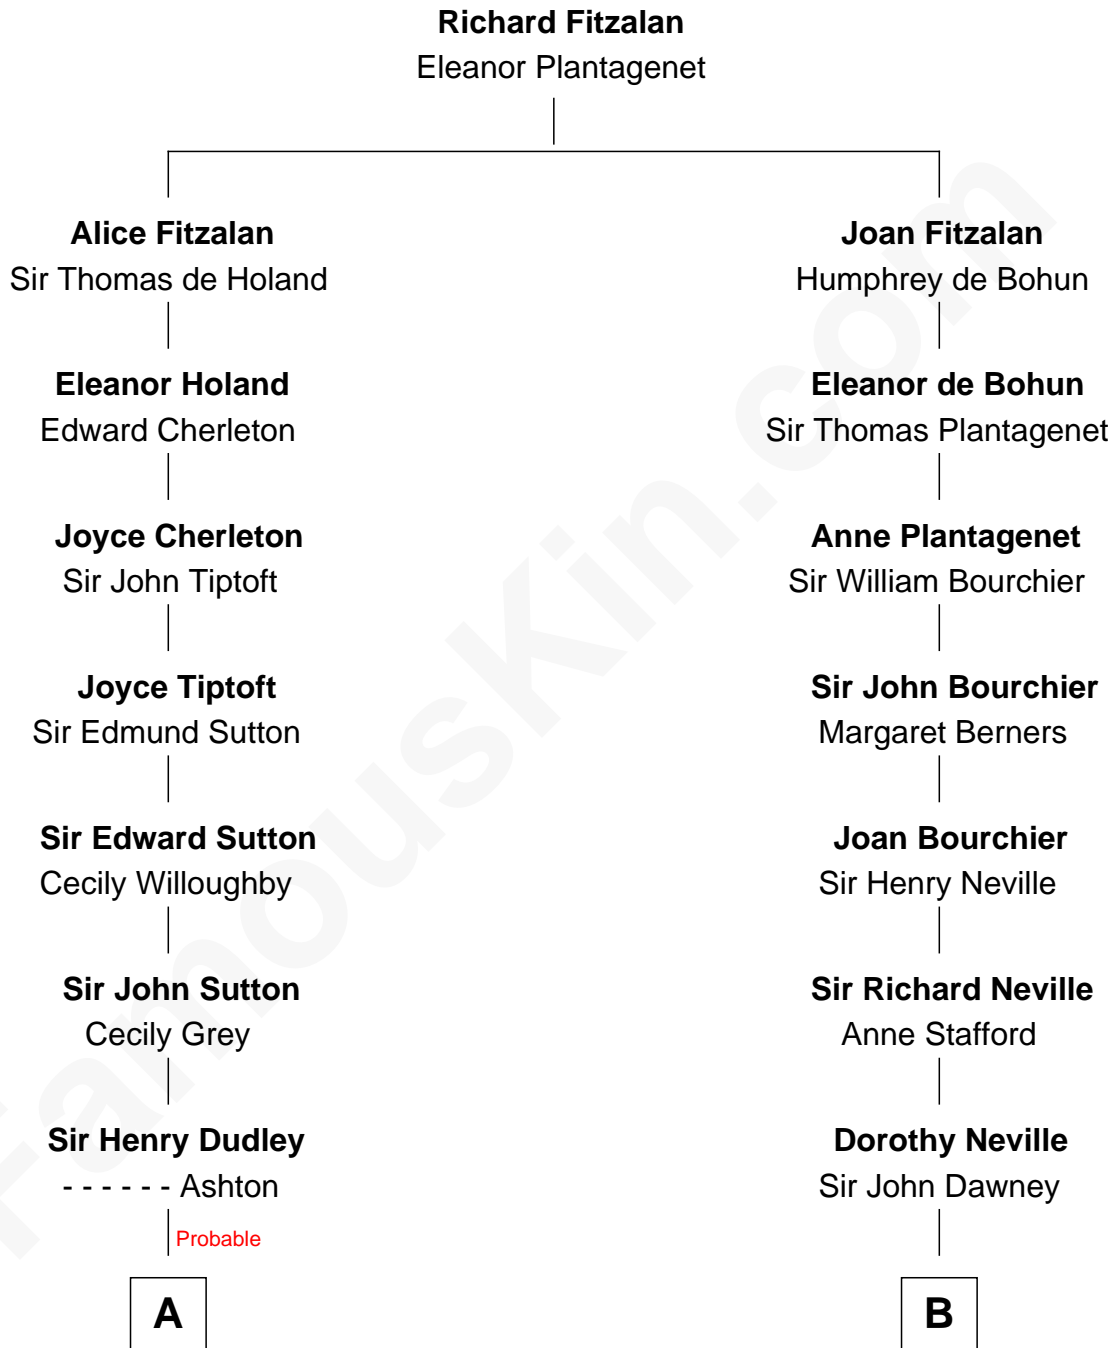

**FamousKin.com**  
**Relationship Chart of**  
**Humphrey Bogart**  
*Movie Actor*

18th cousin 2 times removed of

**Jimmy Carter**  
*39th U.S. President*

FamousKin.com