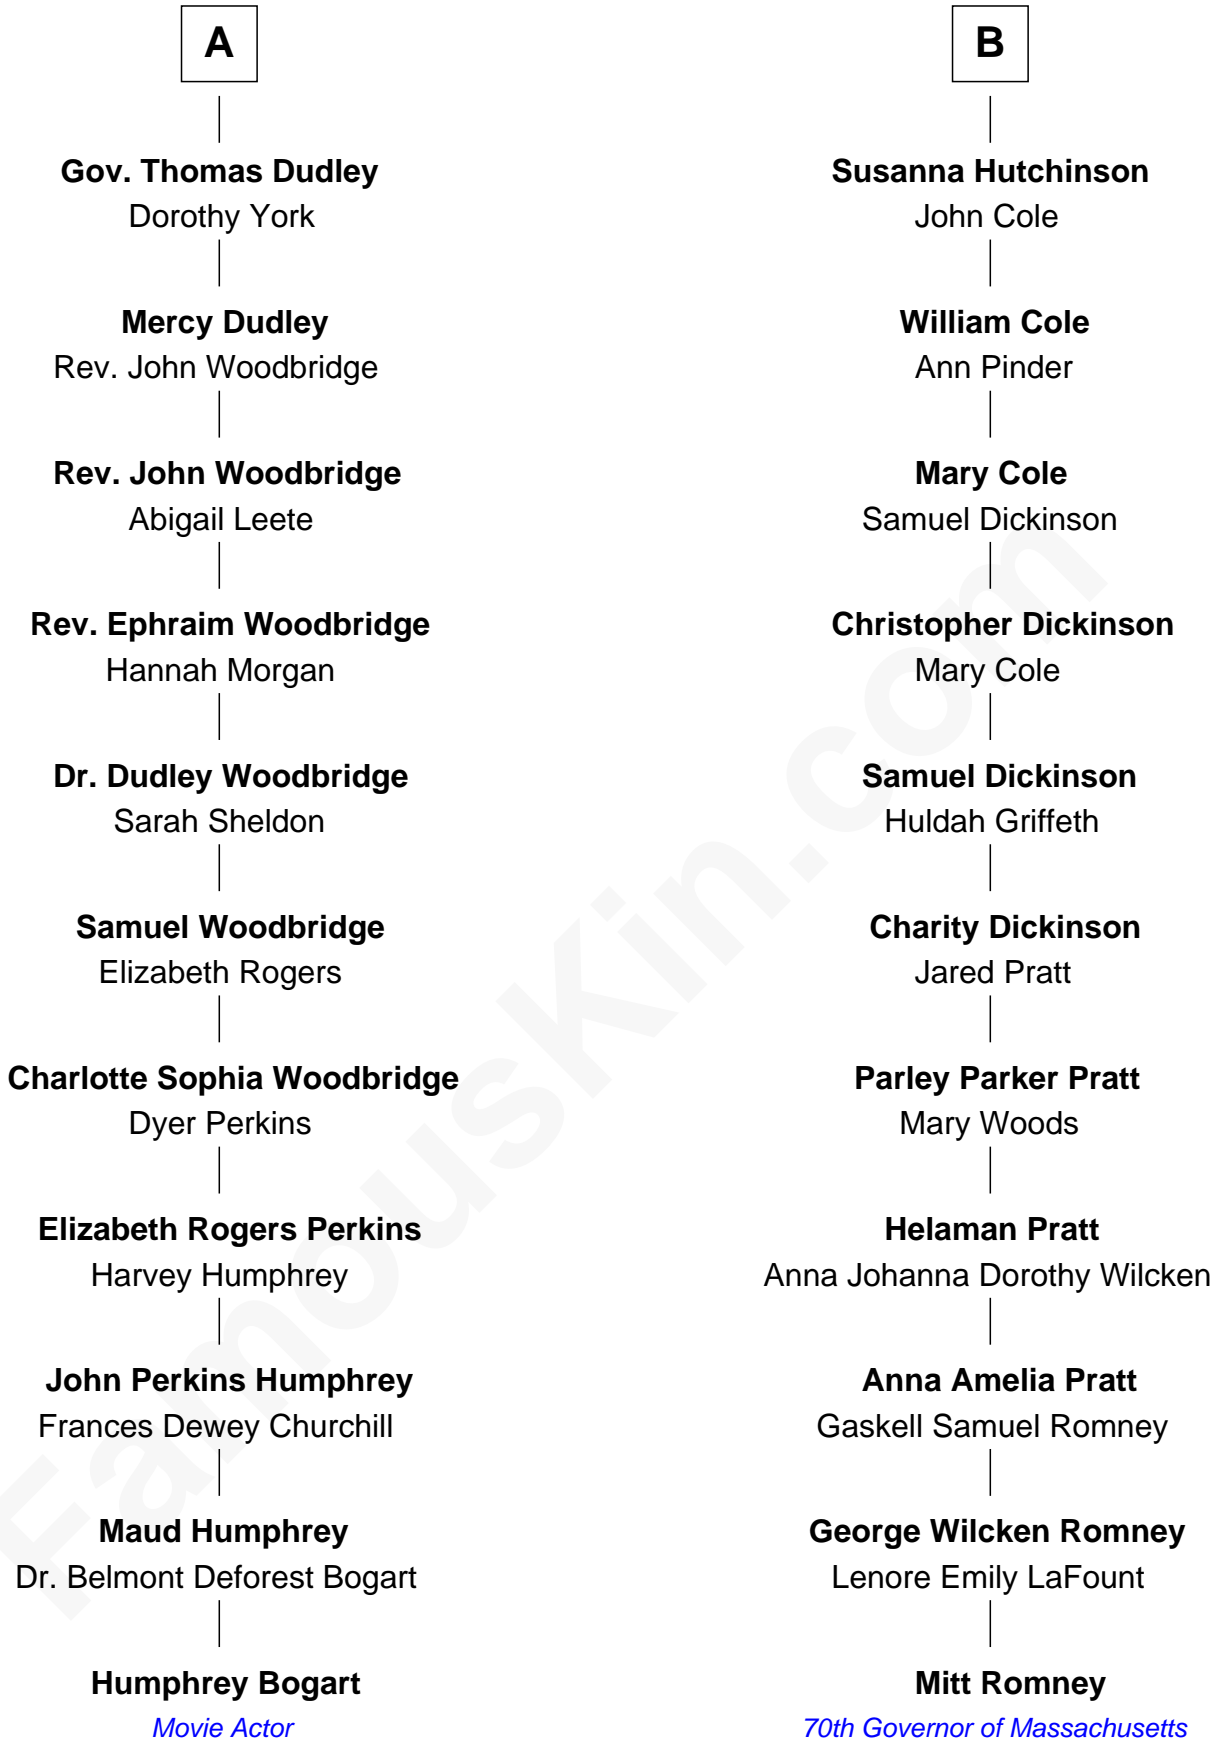

# FamousKin.com Relationship Chart of

**Humphrey Bogart**

*Movie Actor*

17th cousin of

**Mitt Romney**

*70th Governor of Massachusetts*

**Sir Walter Blount**

Sancha de Ayala

**Sir John Sutton**

Cecily Grey

**Sir Henry Dudley**

----- Ashton

*Probable*

**Roger Dudley**

Susanna Thorne

**A**

**Sir Thomas Blount**

Margaret de Gresley

**Sir Thomas Blount**

Agnes Hawley

**Anne Blount**

William Marbury

**Robert Marbury**

Katherine Williamson

**William Marbury**

Agnes Lenton

**Rev. Francis Marbury**

Bridget Dryden

**Anne Marbury**

William Hutchinson

**B**

Mitt Romney photo by [Gage Skidmore](#) (CC BY-SA 3.0)