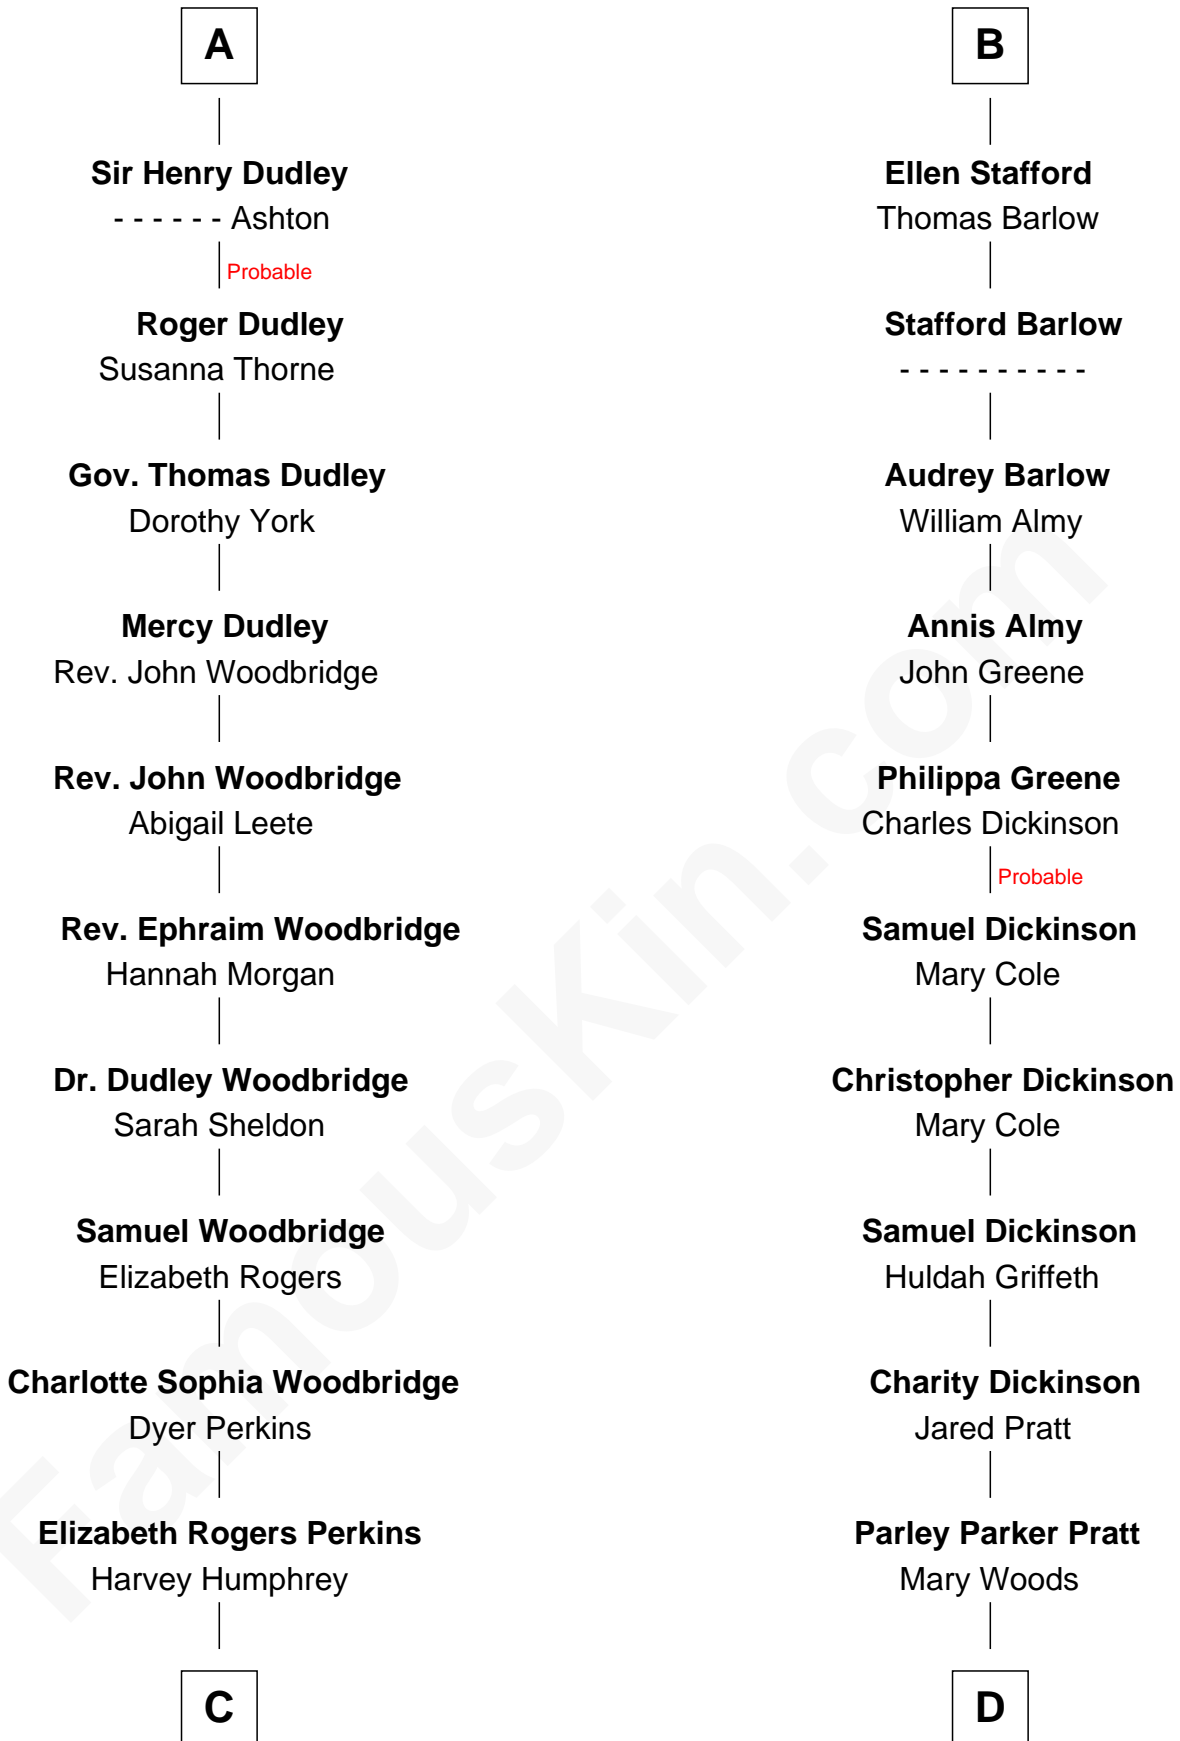

Maud de Hastang

Margaret Grey

Sir William Bonville

Sir Humphrey Stafford

Elizabeth Burdet

William Bonville

Elizabeth Harington

Sir Humphrey Stafford

Eleanor Aylesbury

William Bonville

Katherine Neville

Humphrey Stafford

Katherine Fray

Cecily Bonville

Thomas Grey

Sir Humphrey Stafford

Margaret Fogge

Cecily Grey

Sir John Sutton

Sir Humphrey Stafford

Margaret Tame

A

B

C

Anna Johanna Dorothy Wilcken

Anna Amelia Pratt

Gaskell Samuel Romney

George Romney

43rd Governor of Michigan

FamousKin.com