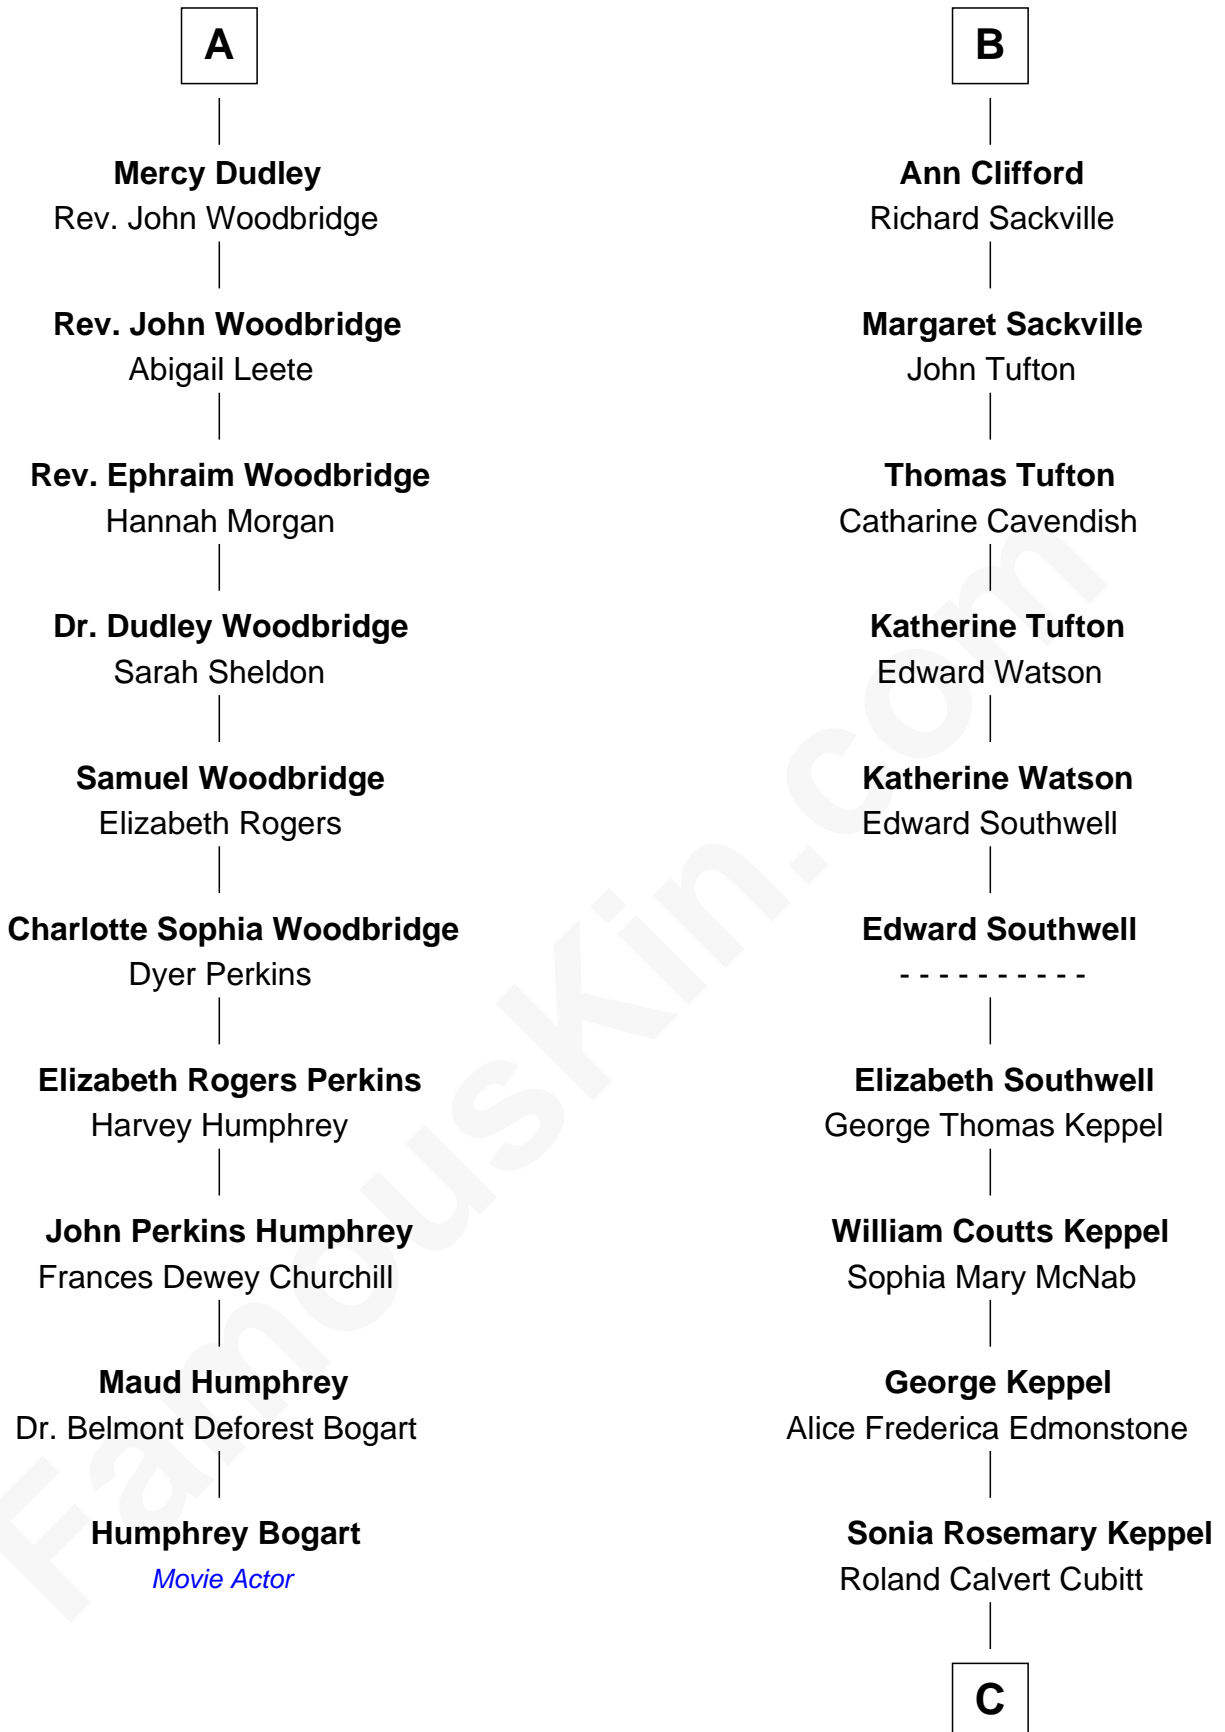

**FamousKin.com**  
**Relationship Chart of**  
**Humphrey Bogart**  
*Movie Actor*

16th cousin 2 times removed of

**Camilla Parker Bowles**  
*Queen Consort of the United Kingdom*

C

**Rosalind Maud Cubitt**  
Bruce Middleton Hope Shand

**Camilla Parker Bowles**  
*Queen Consort*

FamousKin.com