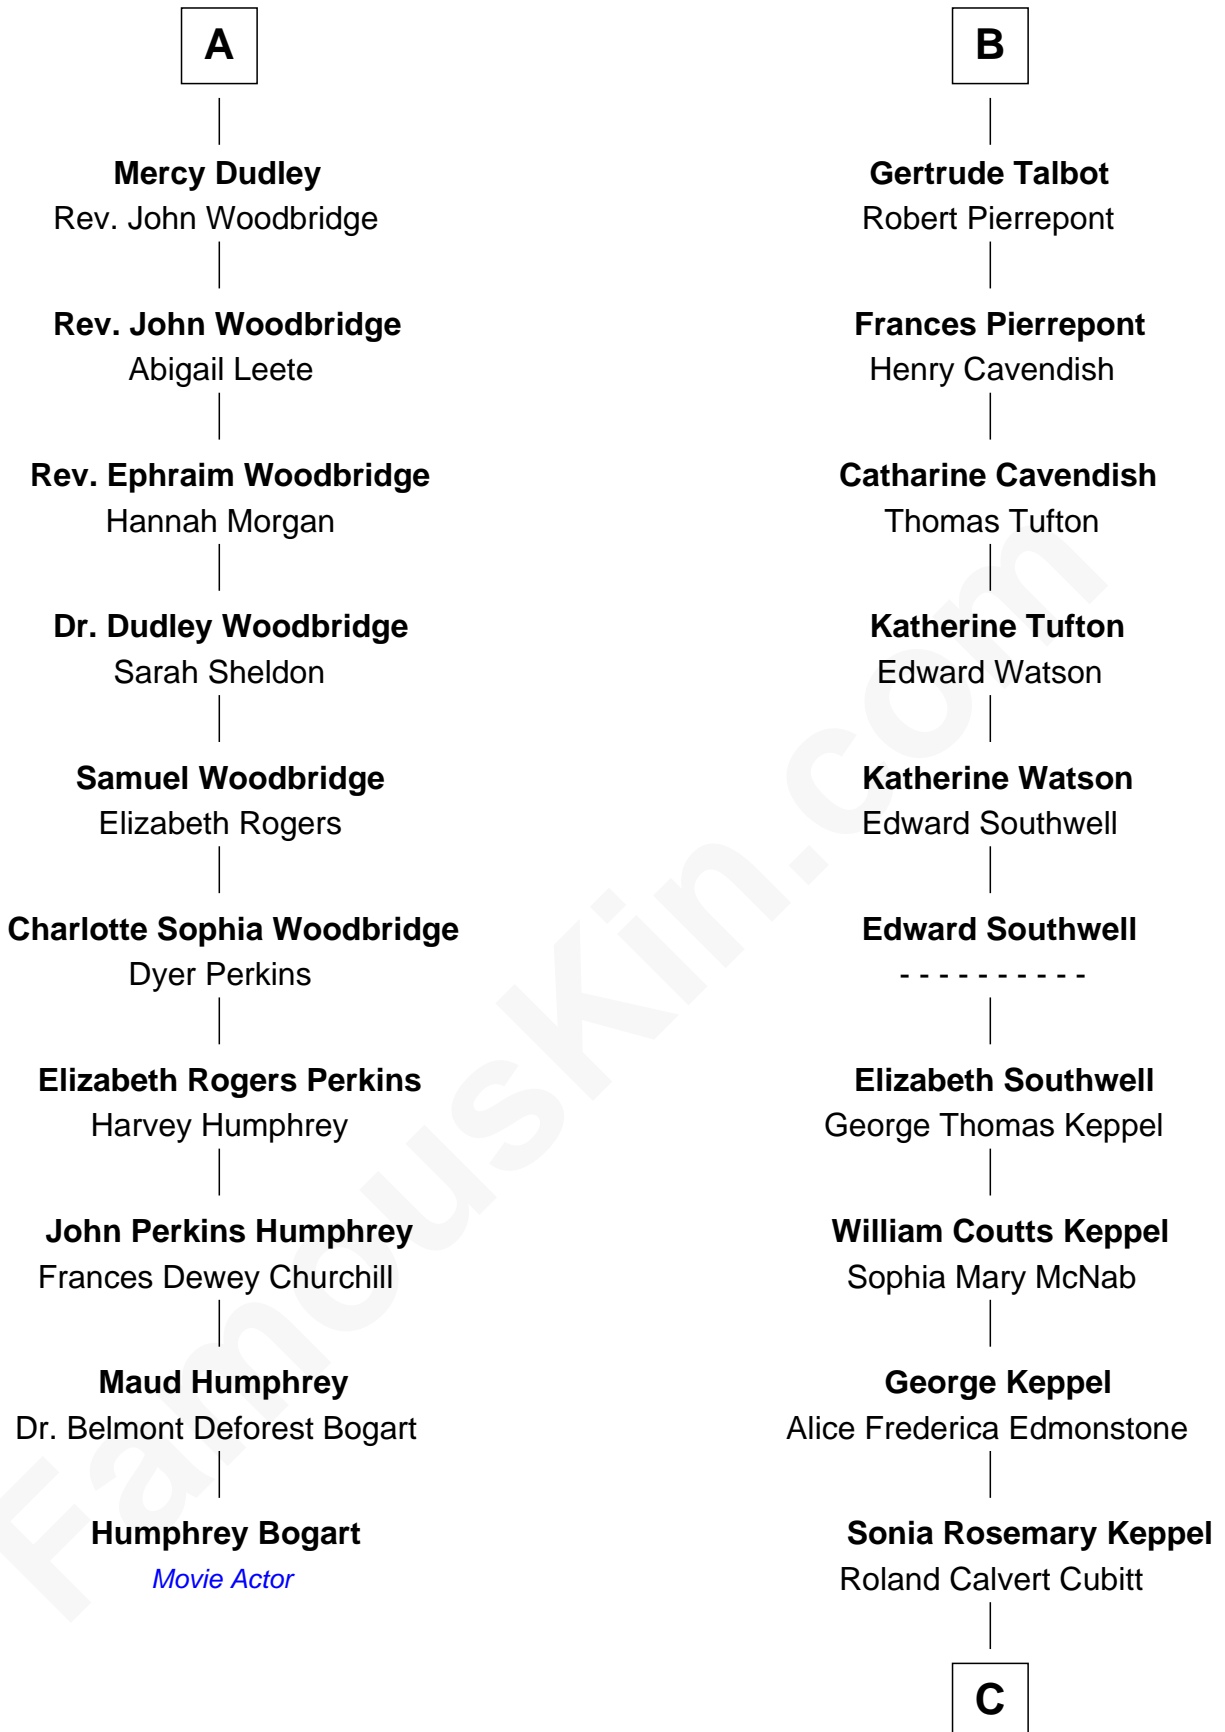

**FamousKin.com**  
**Relationship Chart of**  
**Humphrey Bogart**  
*Movie Actor*

16th cousin 2 times removed of

**Camilla Parker Bowles**  
*Queen Consort of the United Kingdom*

C

**Rosalind Maud Cubitt**  
Bruce Middleton Hope Shand

**Camilla Parker Bowles**  
*Queen Consort*

FamousKin.com