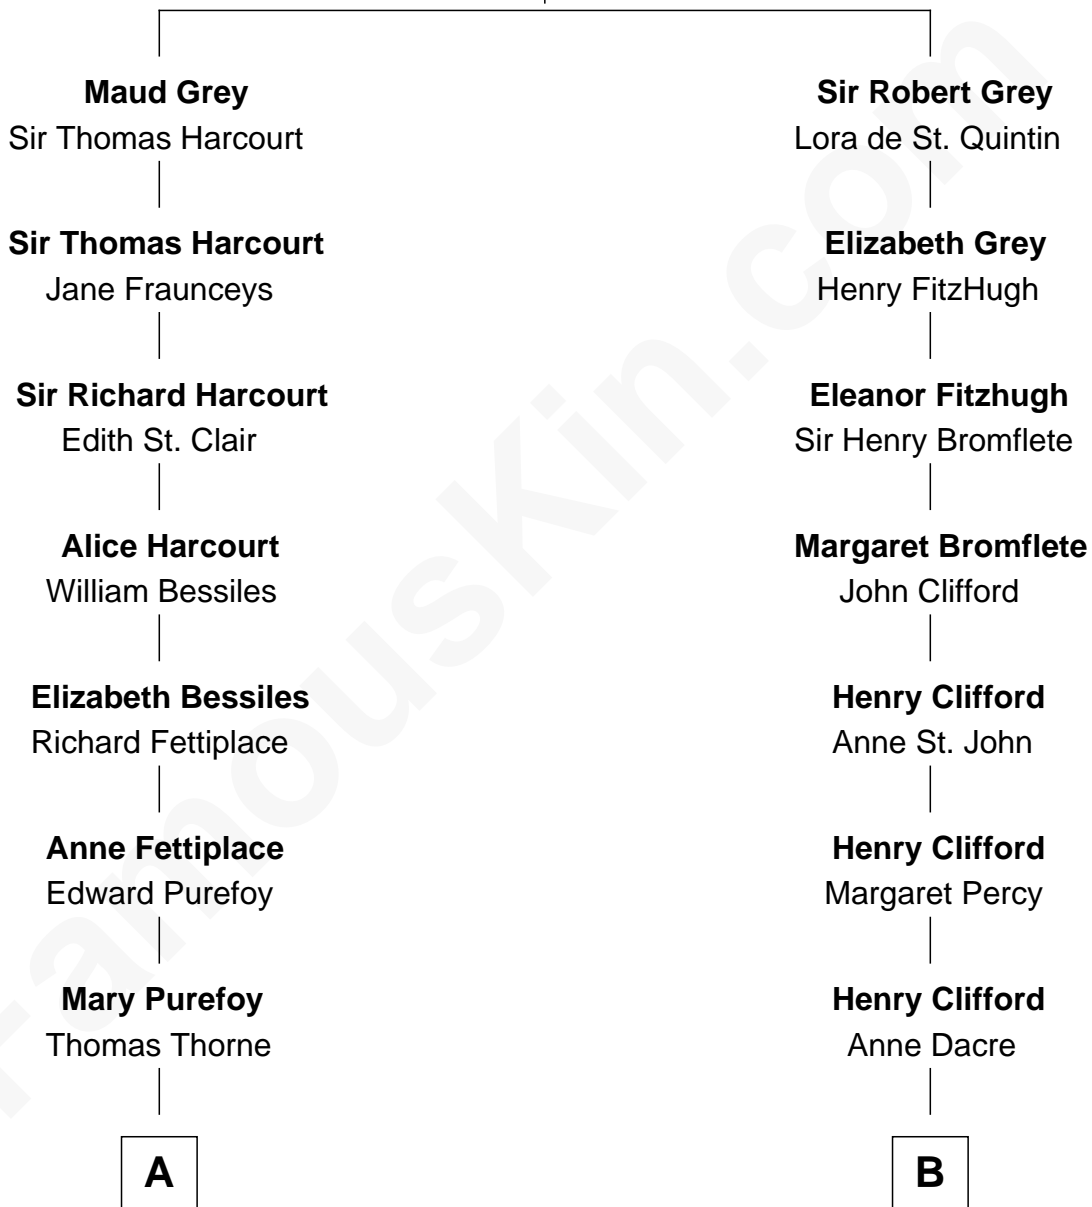

**FamousKin.com**  
**Relationship Chart of**  
**Humphrey Bogart**  
*Movie Actor*

18th cousin 1 time removed of

**Camilla Parker Bowles**  
*Queen Consort of the United Kingdom*

**Sir John Grey**  
 Avice Marmion

**C**

**Maud Humphrey**  
Dr. Belmont Deforest Bogart

**Humphrey Bogart**  
*Movie Actor*

**D**

**Sonia Rosemary Keppel**  
Roland Calvert Cubitt

**Rosalind Maud Cubitt**  
Bruce Middleton Hope Shand

**Camilla Parker Bowles**  
*Queen Consort*