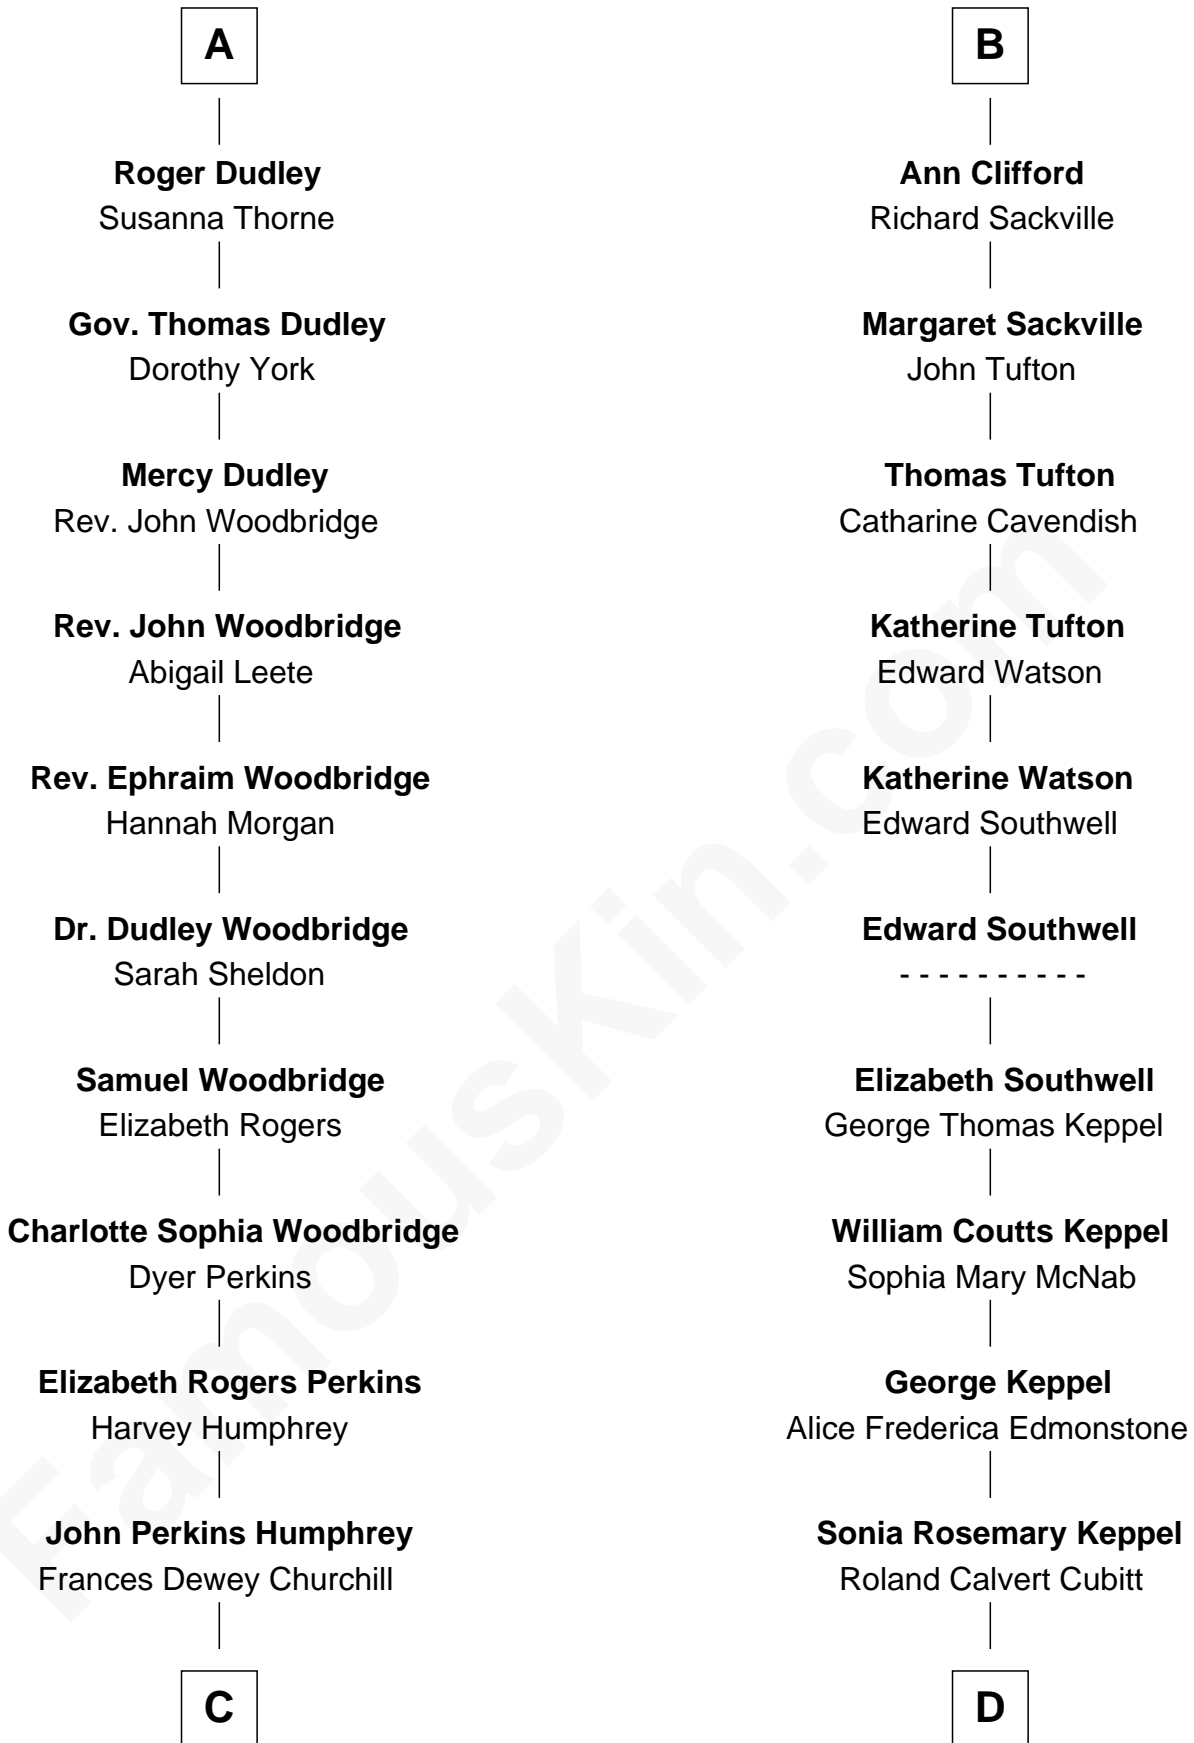

FamousKin.com
Relationship Chart of
Humphrey Bogart
Movie Actor

18th cousin of
Camilla Parker Bowles
Queen Consort of the United Kingdom

C

Maud Humphrey
Dr. Belmont Deforest Bogart

Humphrey Bogart
Movie Actor

D

Rosalind Maud Cubitt
Bruce Middleton Hope Shand

Camilla Parker Bowles
Queen Consort

FamousKin.com