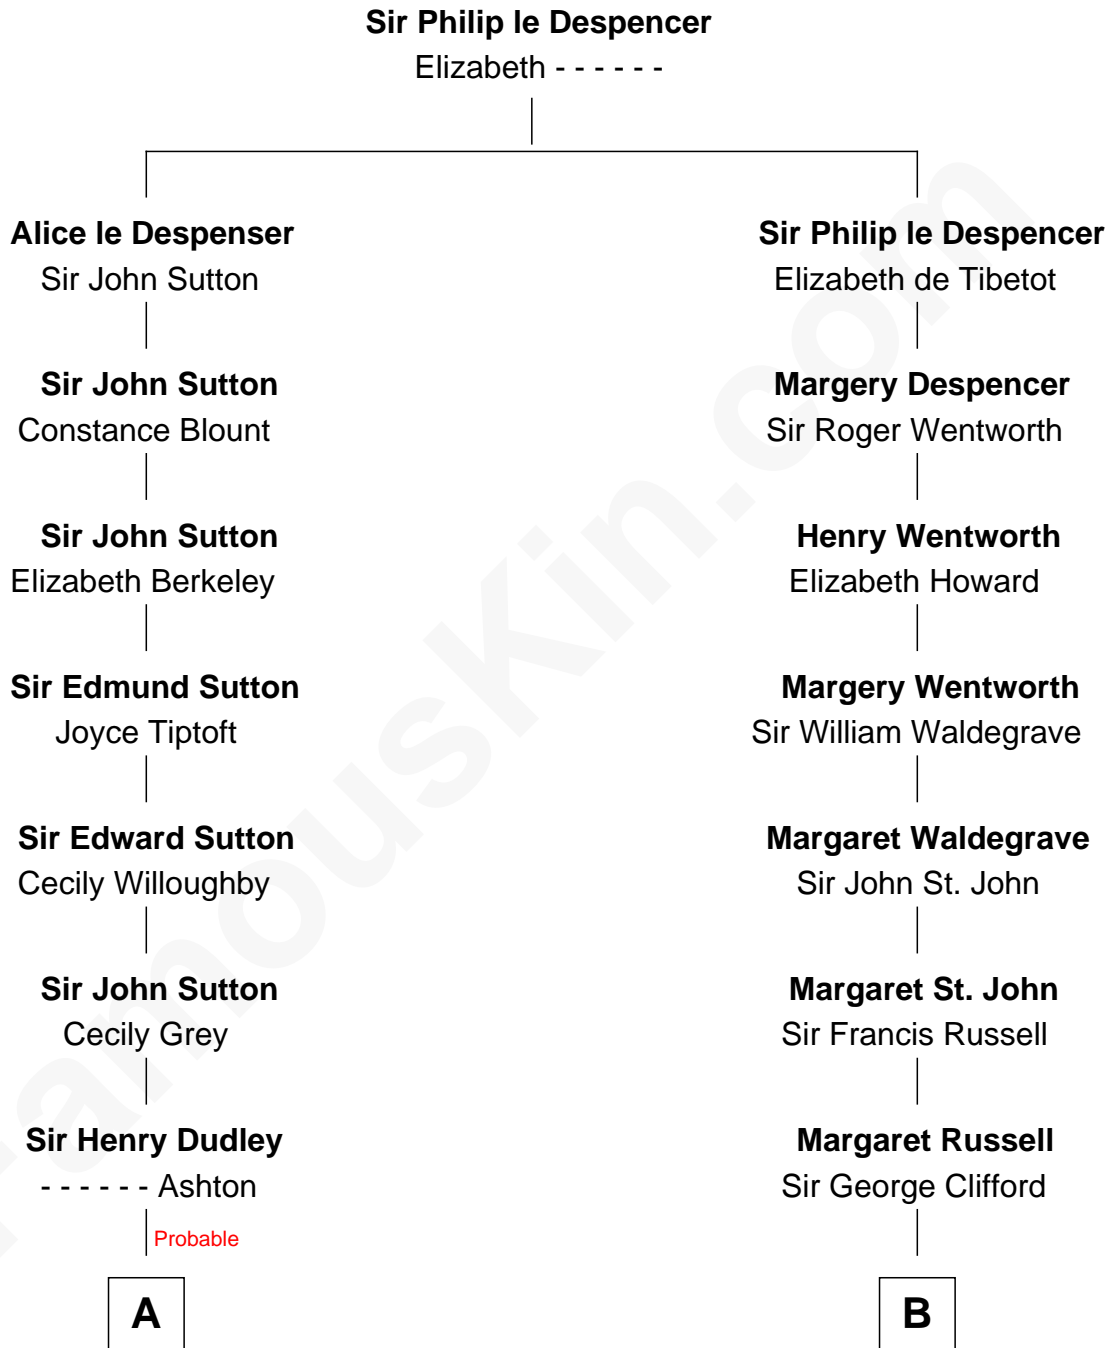

FamousKin.com
Relationship Chart of
Humphrey Bogart
Movie Actor

18th cousin of
Camilla Parker Bowles
Queen Consort of the United Kingdom

C

Maud Humphrey
Dr. Belmont Deforest Bogart

Humphrey Bogart
Movie Actor