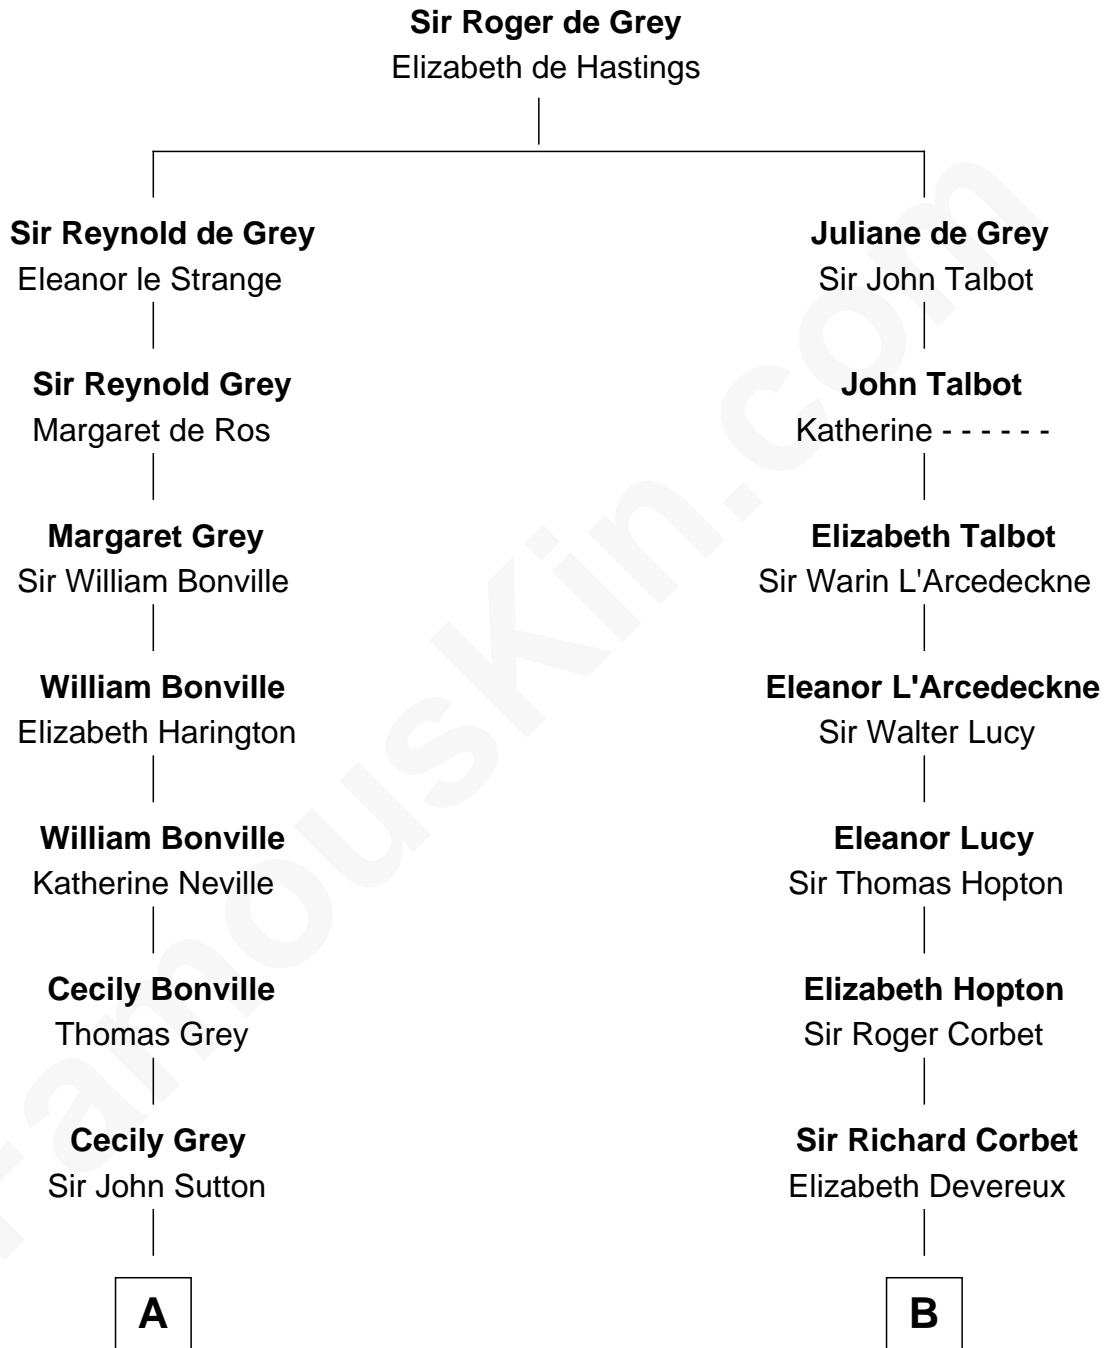

# FamousKin.com Relationship Chart of

**Humphrey Bogart**

*Movie Actor*

19th cousin of

**Grover Cleveland**

*22nd and 24th U.S. President*

FamousKin.com