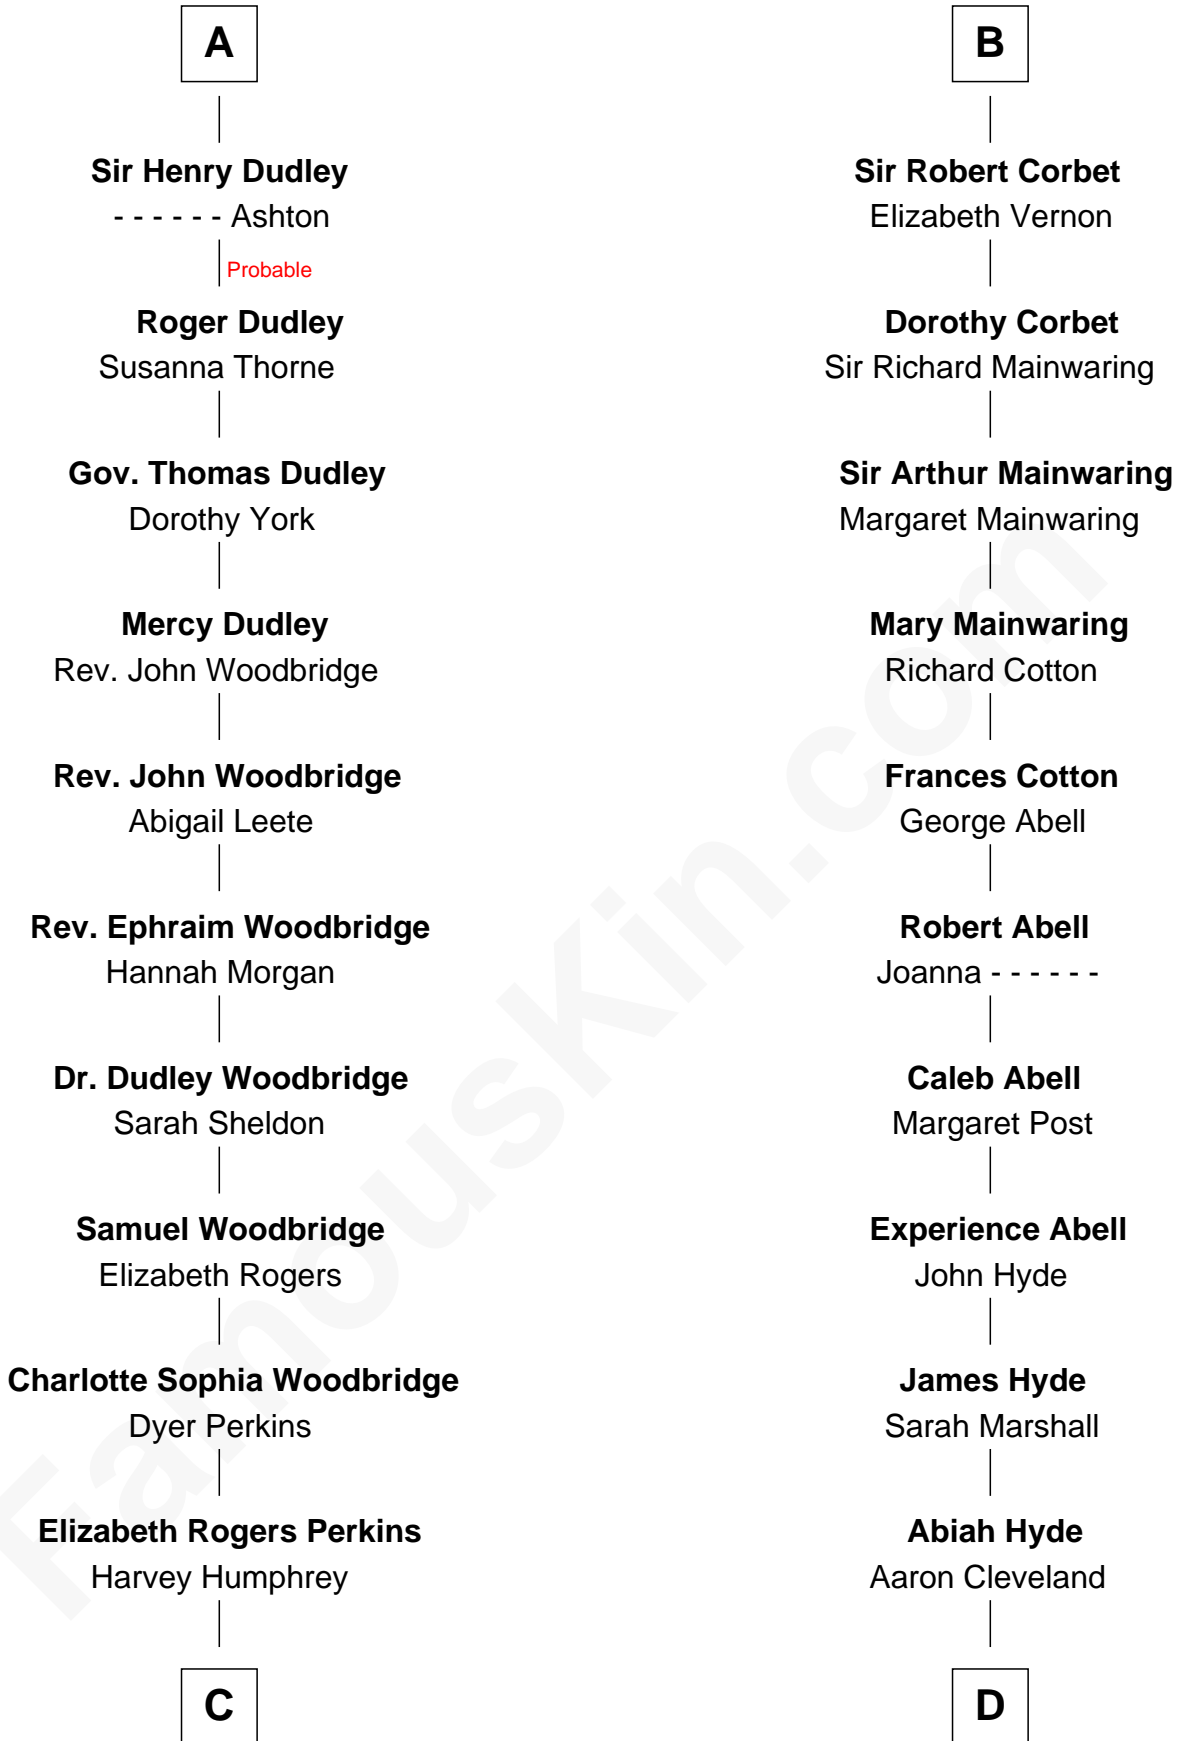

# FamousKin.com Relationship Chart of

**Humphrey Bogart**

*Movie Actor*

19th cousin of

**Grover Cleveland**

*22nd and 24th U.S. President*

FamousKin.com