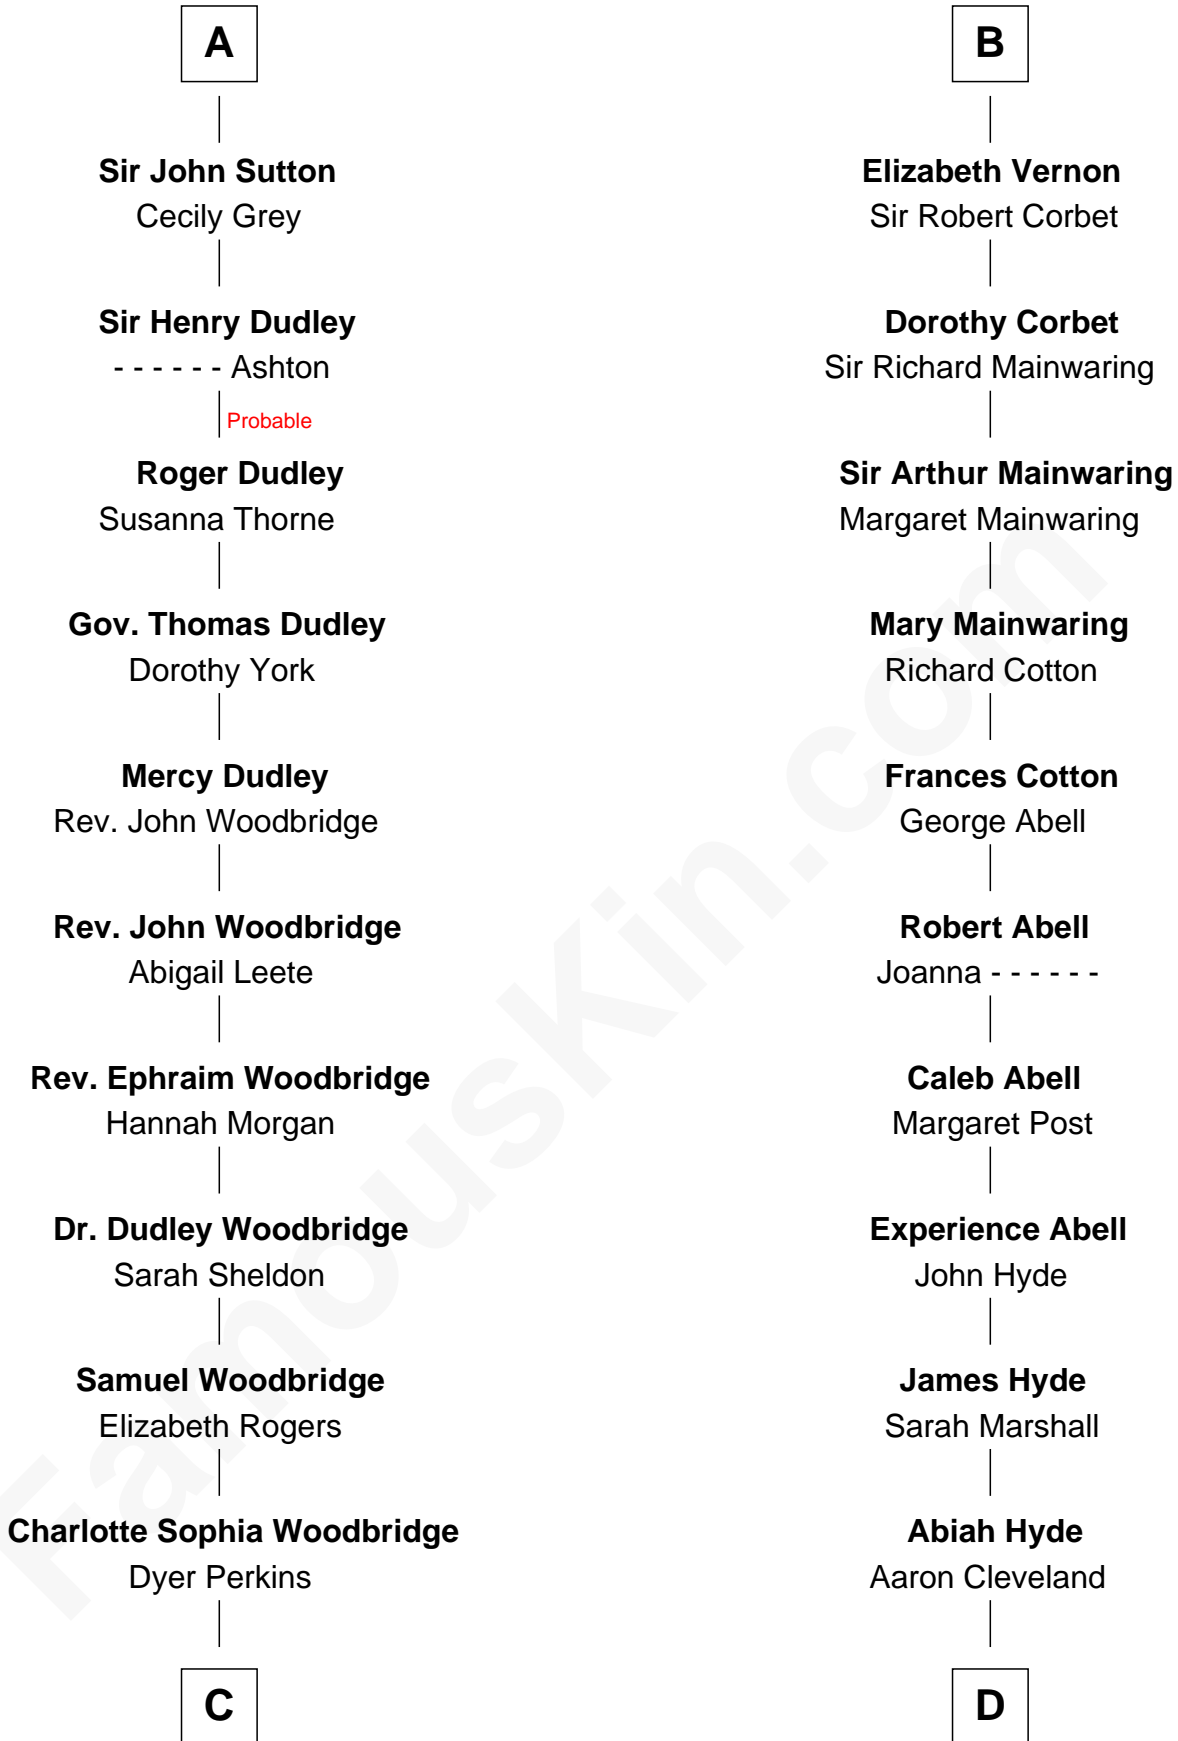

**FamousKin.com**  
**Relationship Chart of**  
**Humphrey Bogart**  
*Movie Actor*

19th cousin 1 time removed of  
**Grover Cleveland**  
*22nd and 24th U.S. President*

FamousKin.com