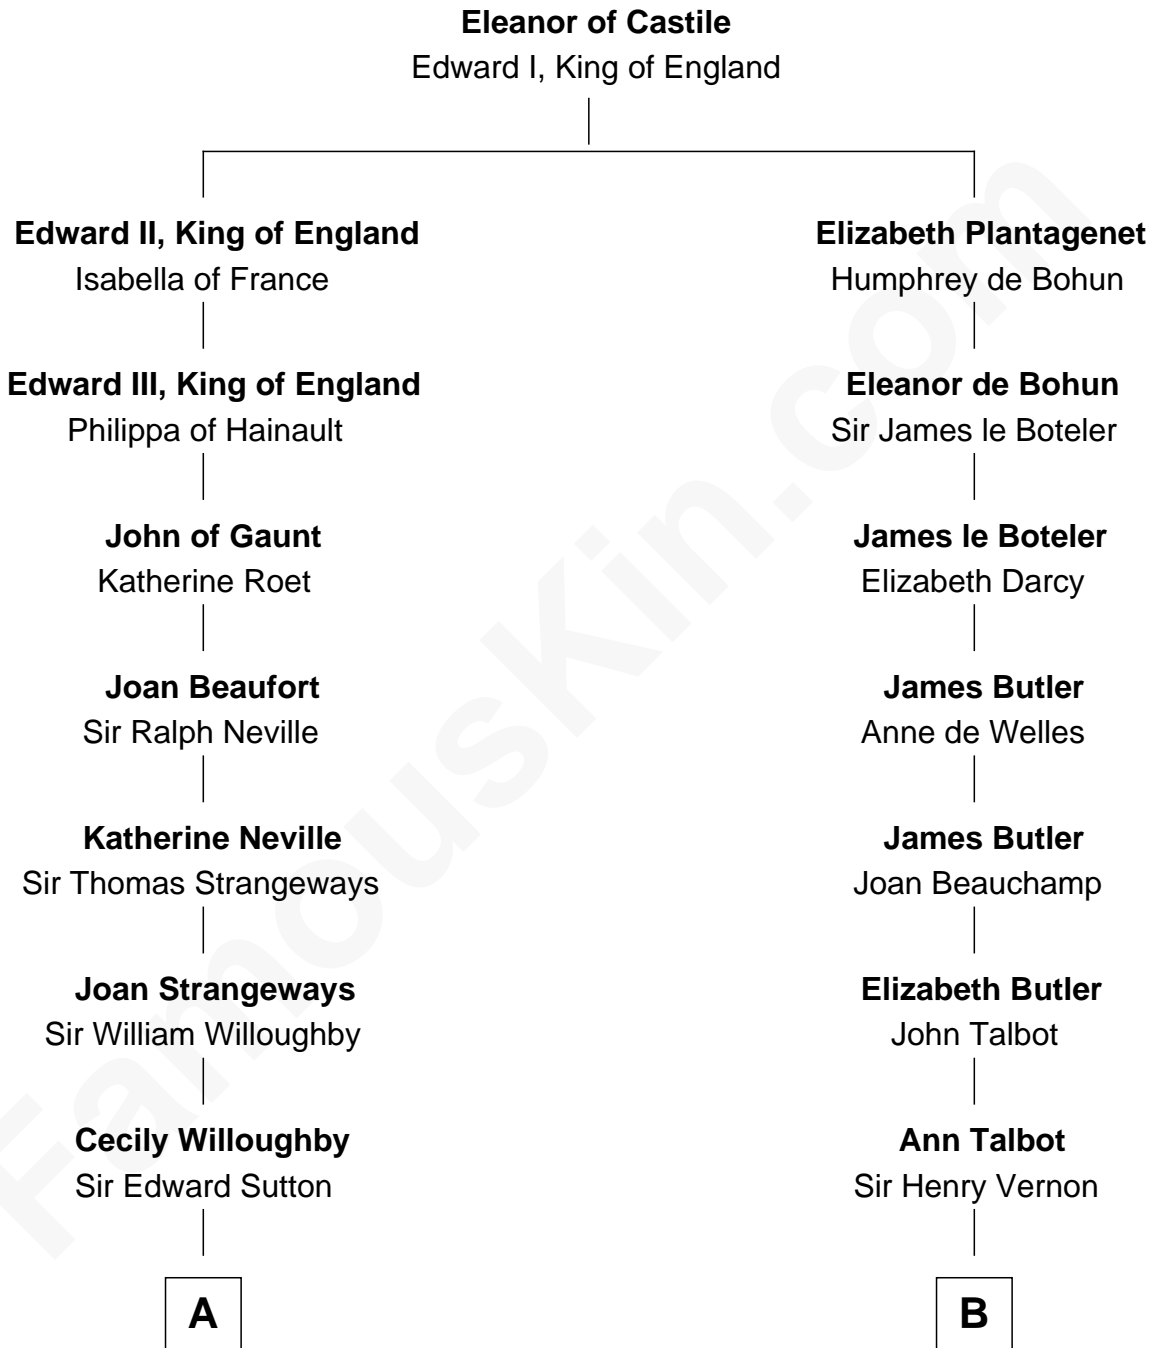

**FamousKin.com**  
**Relationship Chart of**  
**Humphrey Bogart**  
*Movie Actor*

19th cousin 1 time removed of  
**Grover Cleveland**  
*22nd and 24th U.S. President*

FamousKin.com