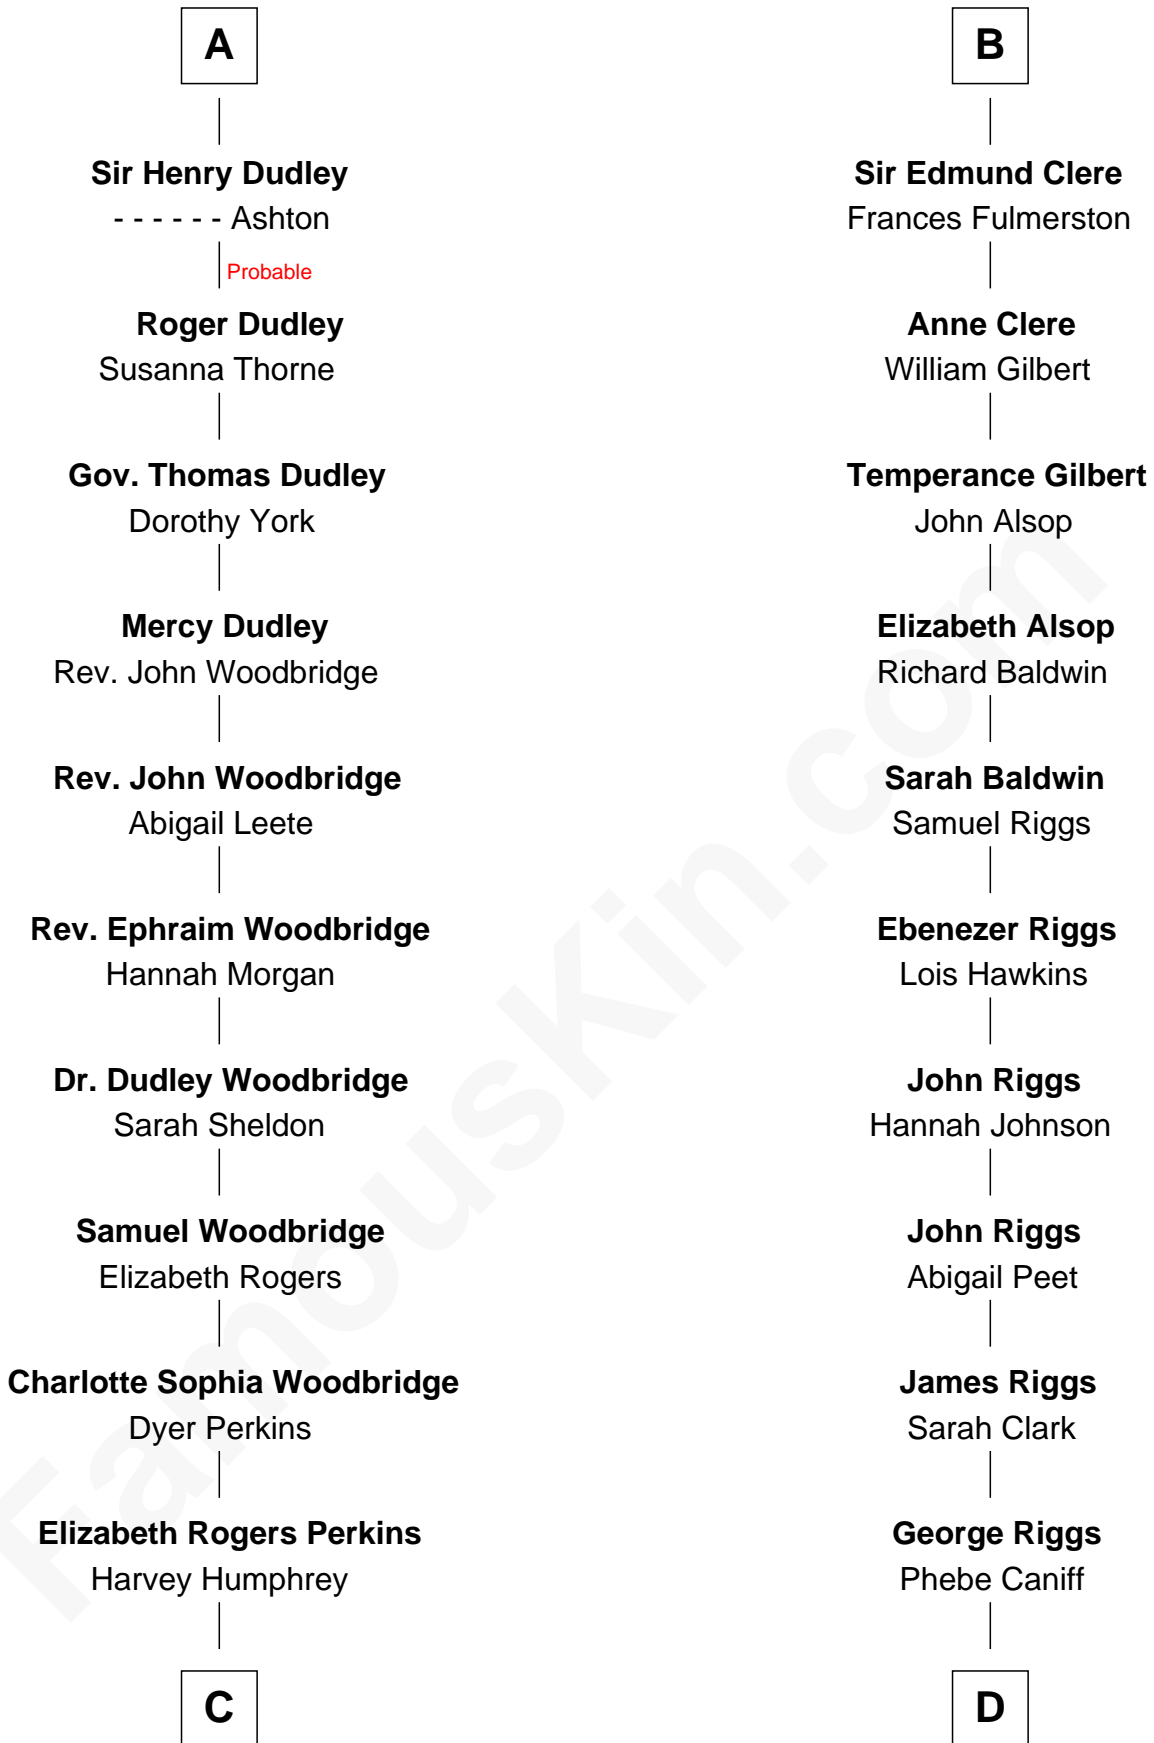

FamousKin.com
Relationship Chart of
Humphrey Bogart
Movie Actor

19th cousin 1 time removed of
Mamie (Doud) Eisenhower
First Lady of President Dwight Eisenhower

C

John Perkins Humphrey

Frances Dewey Churchill

Maud Humphrey

Dr. Belmont Deforest Bogart

Humphrey Bogart

Movie Actor

D

Maria Riggs

Eli Doud

Royal Houghton Doud

Mary Cornelia Sheldon

John Sheldon Doud

Elivera Mathilda Carlson

Mamie (Doud) Eisenhower

First Lady of Dwight Eisenhower

FamousKin.com