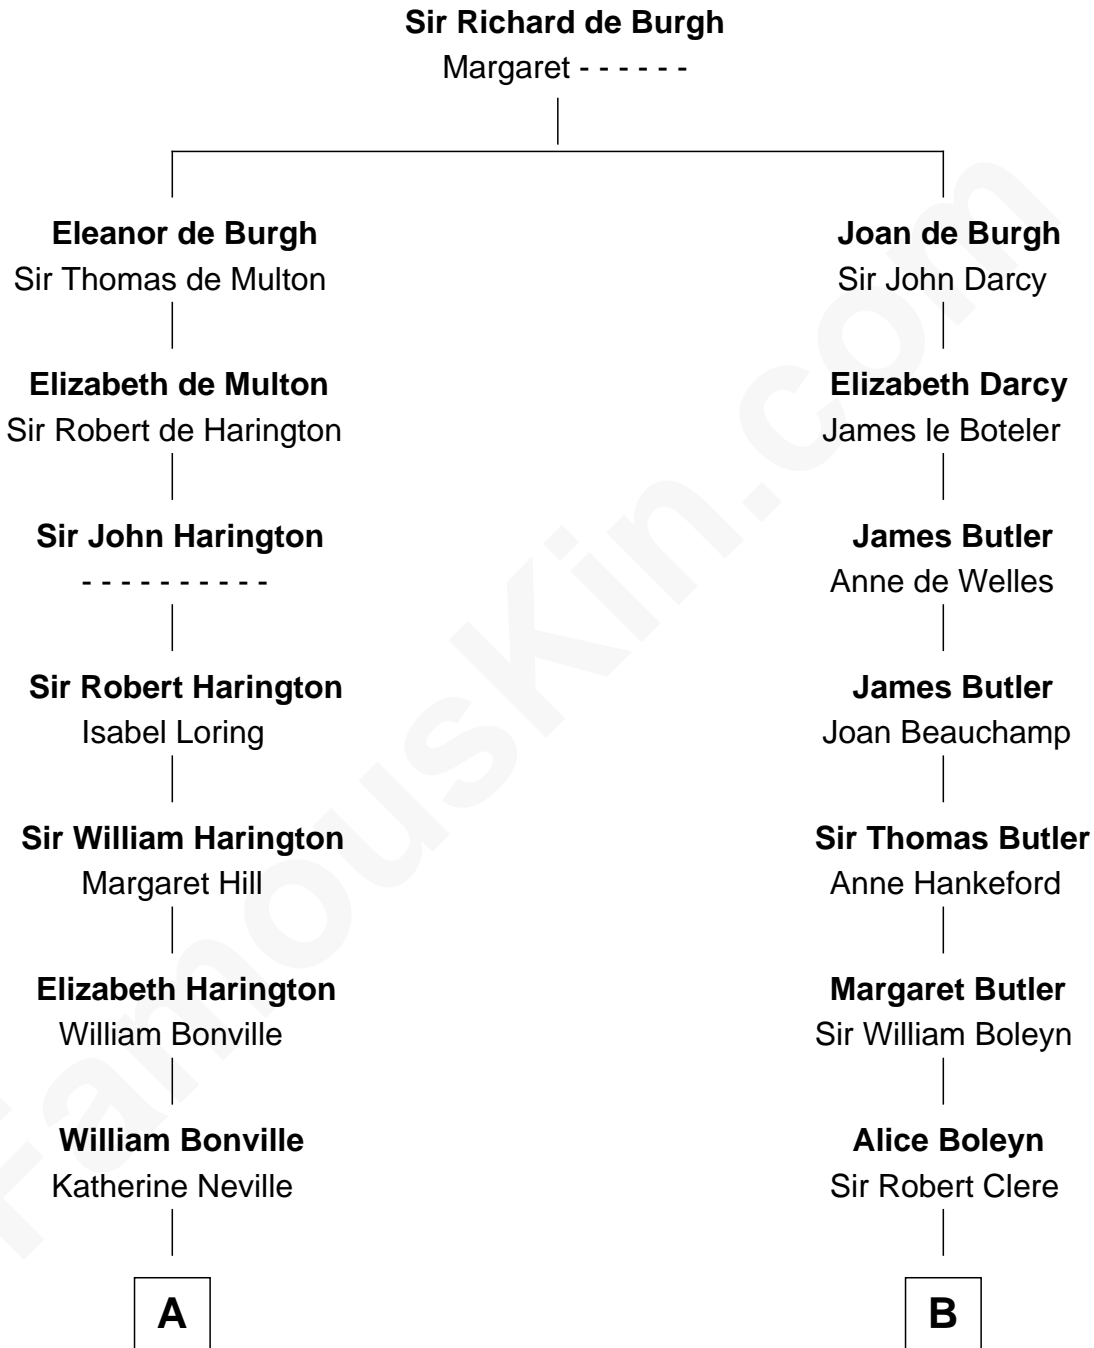

FamousKin.com
Relationship Chart of
Humphrey Bogart
Movie Actor

21st cousin of
Mamie (Doud) Eisenhower
First Lady of President Dwight Eisenhower

C

Charlotte Sophia Woodbridge

Dyer Perkins

Elizabeth Rogers Perkins

Harvey Humphrey

John Perkins Humphrey

Frances Dewey Churchill

Maud Humphrey

Dr. Belmont Deforest Bogart

Humphrey Bogart

Movie Actor

D