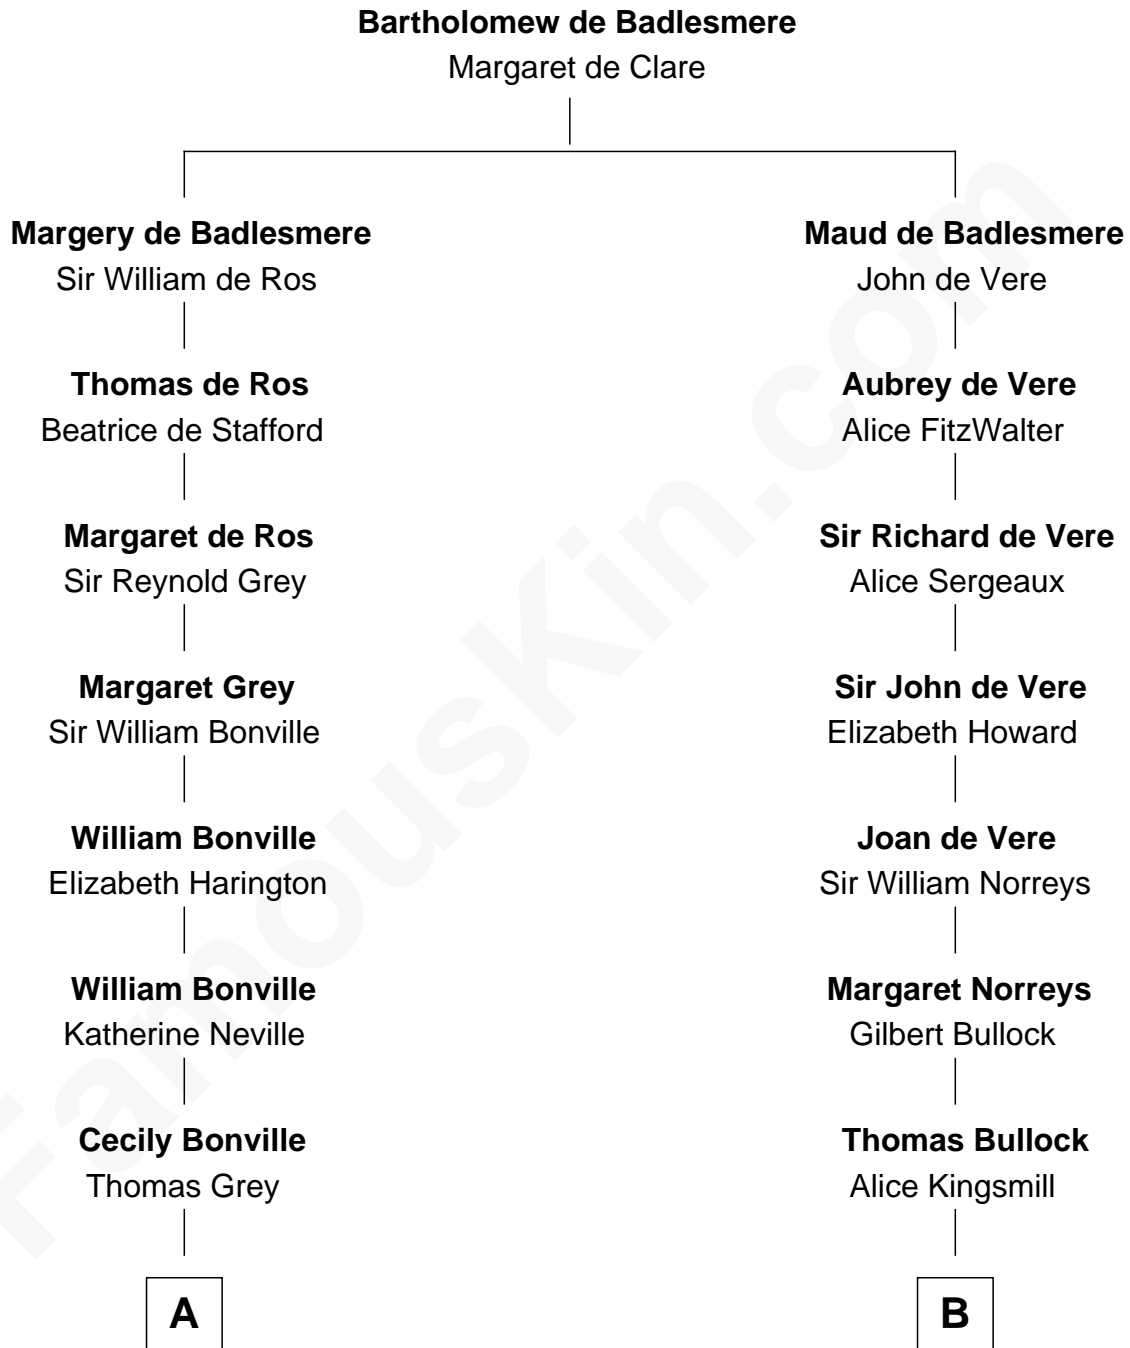

FamousKin.com
Relationship Chart of
Humphrey Bogart
Movie Actor

19th cousin 1 time removed of
Lou (Henry) Hoover
First Lady of President Herbert Hoover

C

Elizabeth Rogers Perkins

Harvey Humphrey

John Perkins Humphrey

Frances Dewey Churchill

Maud Humphrey

Dr. Belmont Deforest Bogart

Humphrey Bogart

Movie Actor

D

Philomelia Sophia Scobey

Phineas Weed

Florence Ida Weed

Charles Delano Henry

Lou (Henry) Hoover

First Lady of Herbert Hoover

FamousKin.com