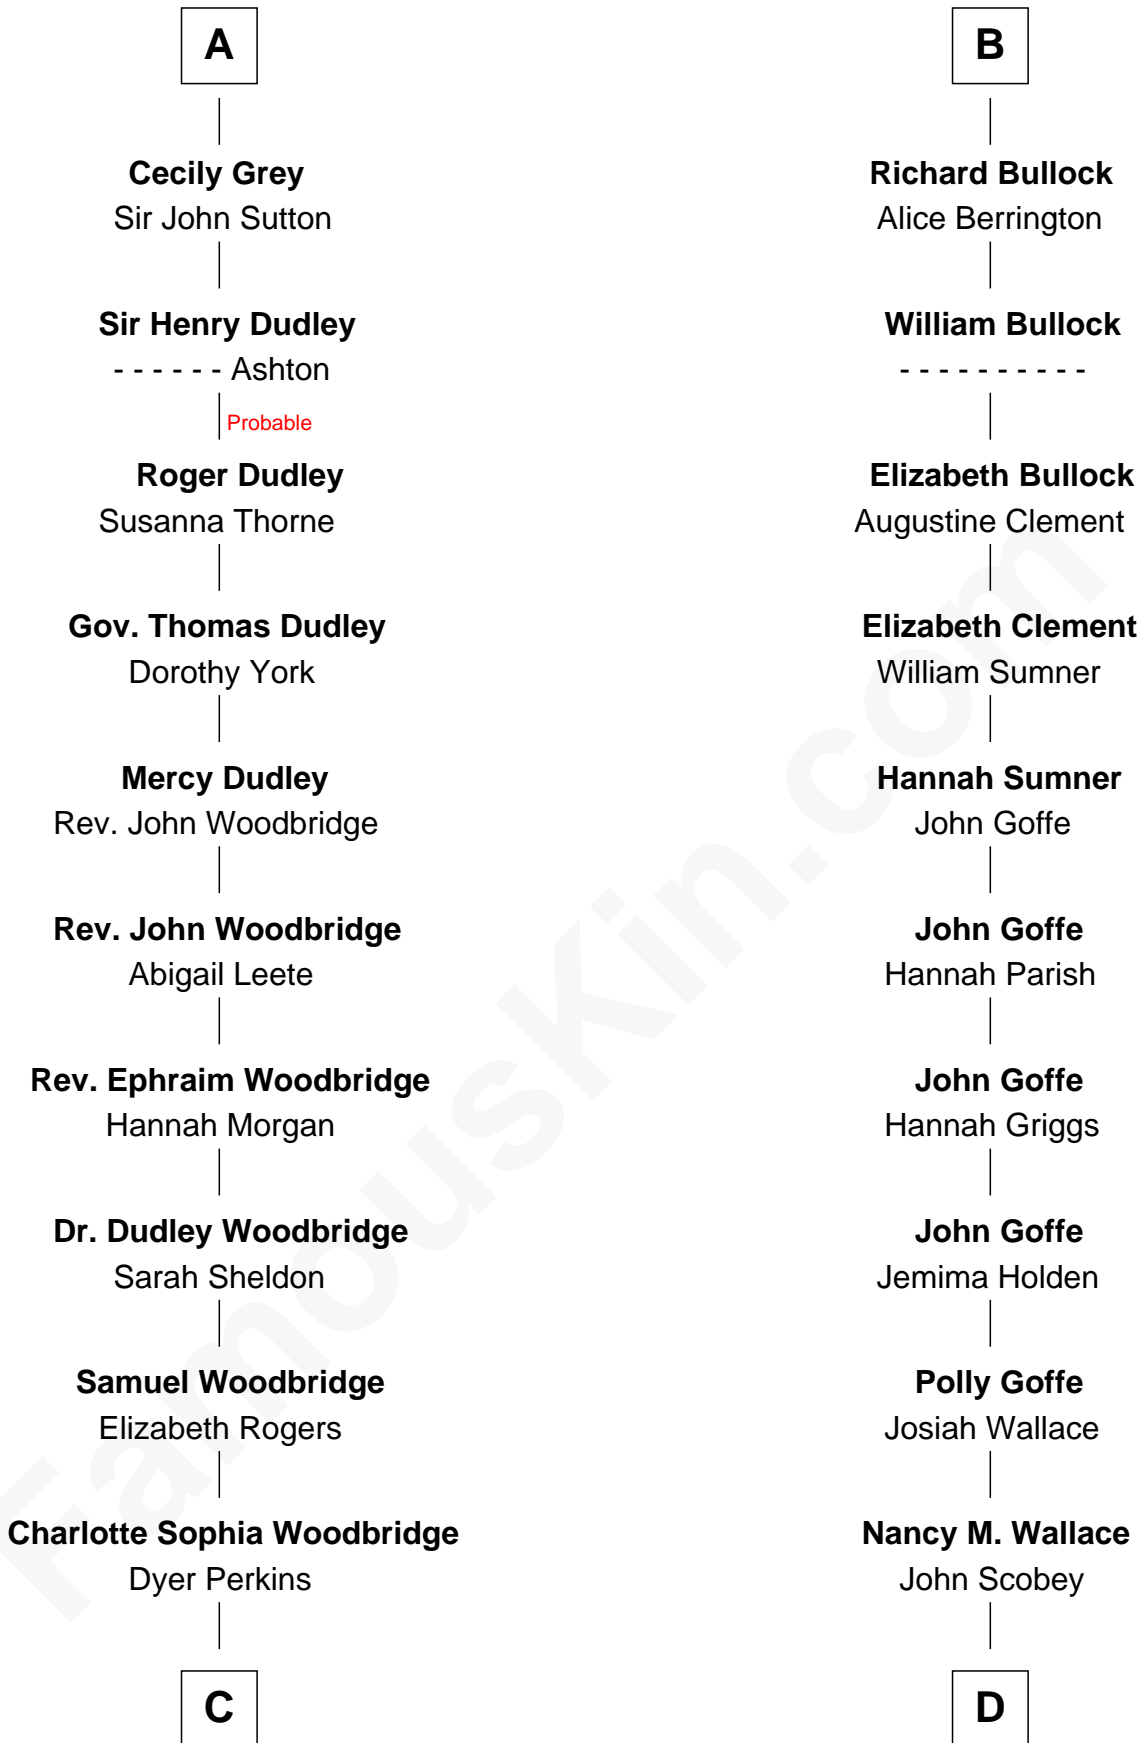

FamousKin.com
Relationship Chart of
Humphrey Bogart
Movie Actor

19th cousin 1 time removed of
Lou (Henry) Hoover
First Lady of President Herbert Hoover

C

Elizabeth Rogers Perkins

Harvey Humphrey

John Perkins Humphrey

Frances Dewey Churchill

Maud Humphrey

Dr. Belmont Deforest Bogart

Humphrey Bogart

Movie Actor

D

Philomelia Sophia Scobey

Phineas Weed

Florence Ida Weed

Charles Delano Henry

Lou (Henry) Hoover

First Lady of Herbert Hoover

FamousKin.com