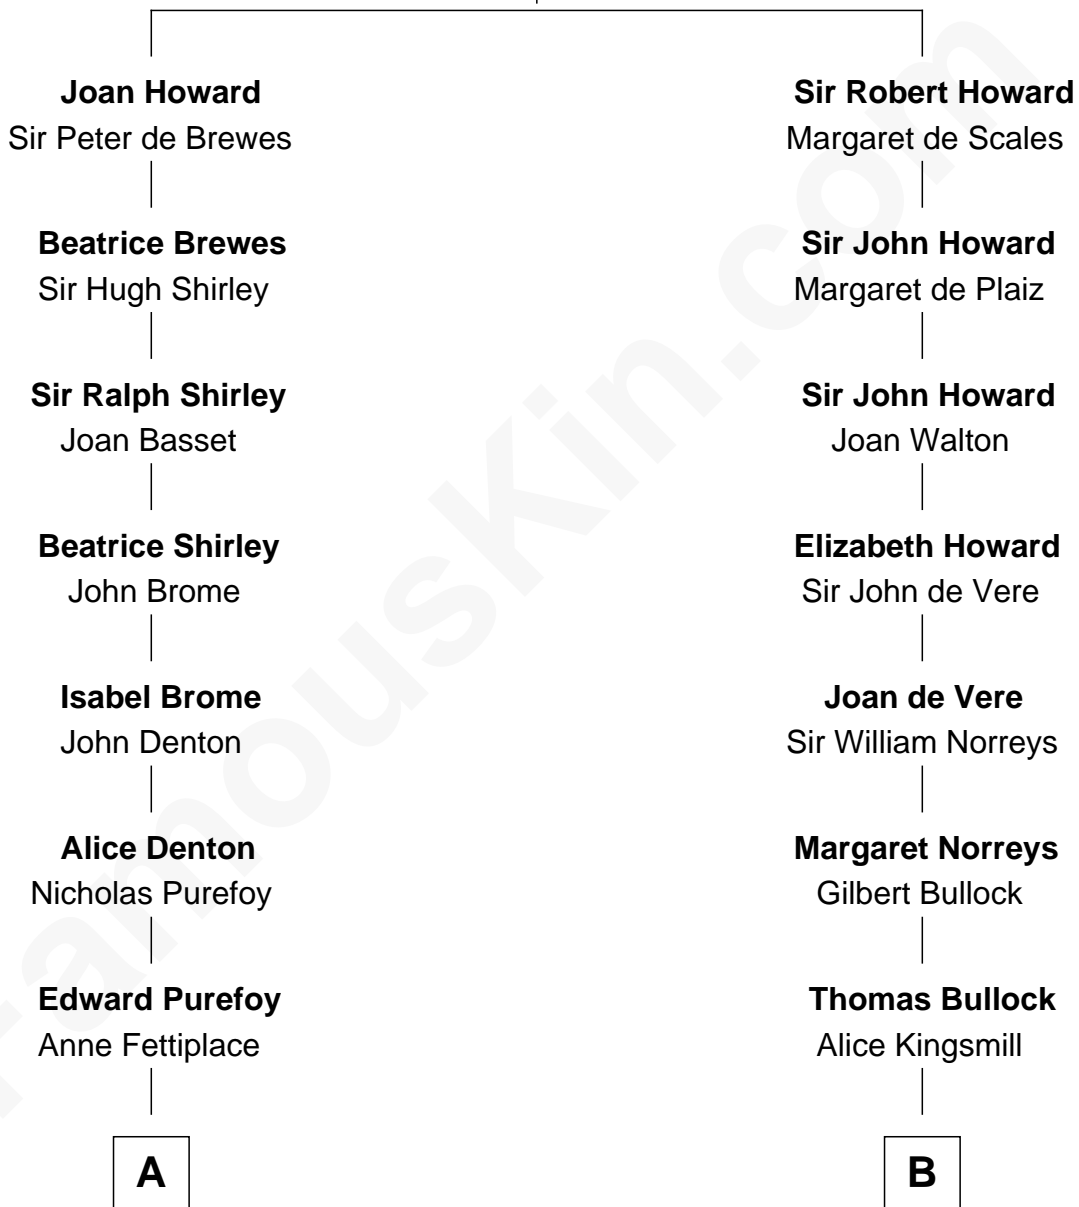

FamousKin.com
Relationship Chart of
Humphrey Bogart
Movie Actor

19th cousin of

Lou (Henry) Hoover
First Lady of President Herbert Hoover

Sir John Howard
 Alice de Bois

C

John Perkins Humphrey
Frances Dewey Churchill

Maud Humphrey
Dr. Belmont Deforest Bogart

Humphrey Bogart
Movie Actor

D

Philomelia Sophia Scobey
Phineas Weed

Florence Ida Weed
Charles Delano Henry

Lou (Henry) Hoover
First Lady of Herbert Hoover

FamousKin.com