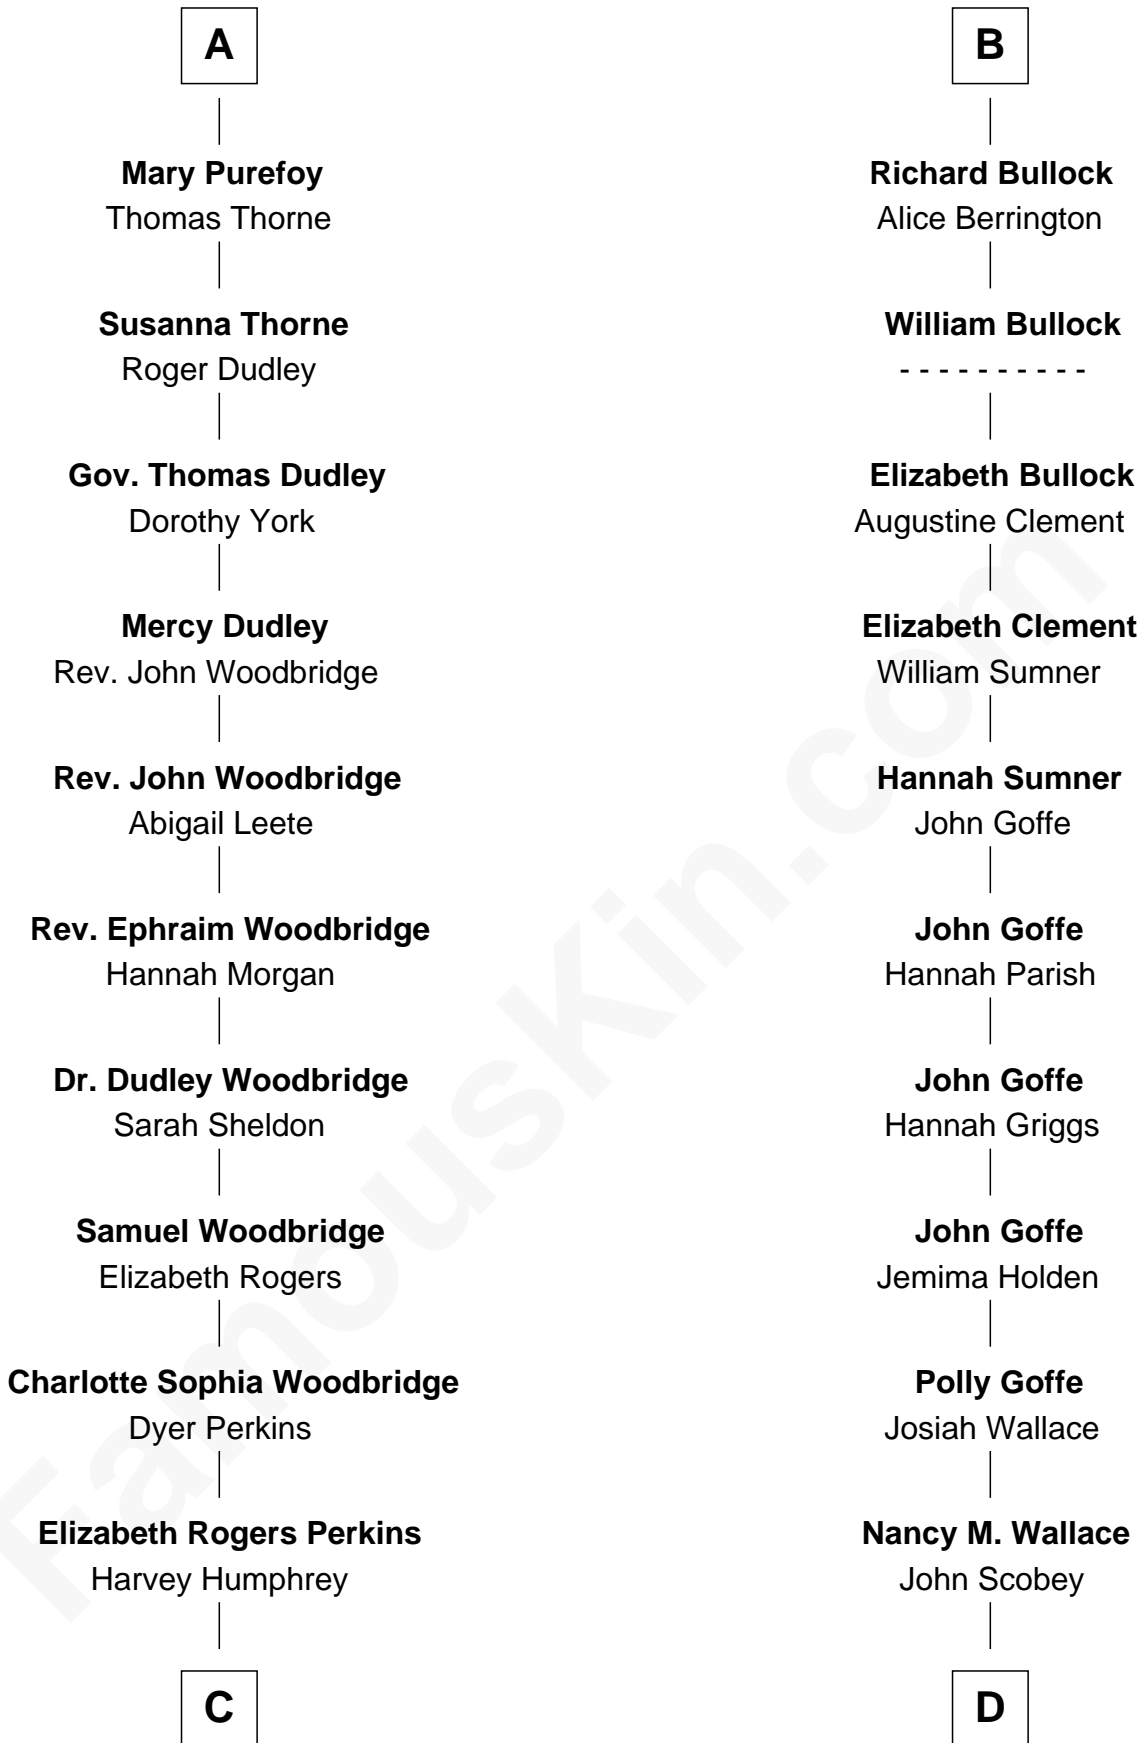

FamousKin.com
Relationship Chart of
Humphrey Bogart
Movie Actor

19th cousin of

Lou (Henry) Hoover
First Lady of President Herbert Hoover

Sir John Howard
 Alice de Bois

C

John Perkins Humphrey
Frances Dewey Churchill

Maud Humphrey
Dr. Belmont Deforest Bogart

Humphrey Bogart
Movie Actor

D

Philomelia Sophia Scobey
Phineas Weed

Florence Ida Weed
Charles Delano Henry

Lou (Henry) Hoover
First Lady of Herbert Hoover

FamousKin.com