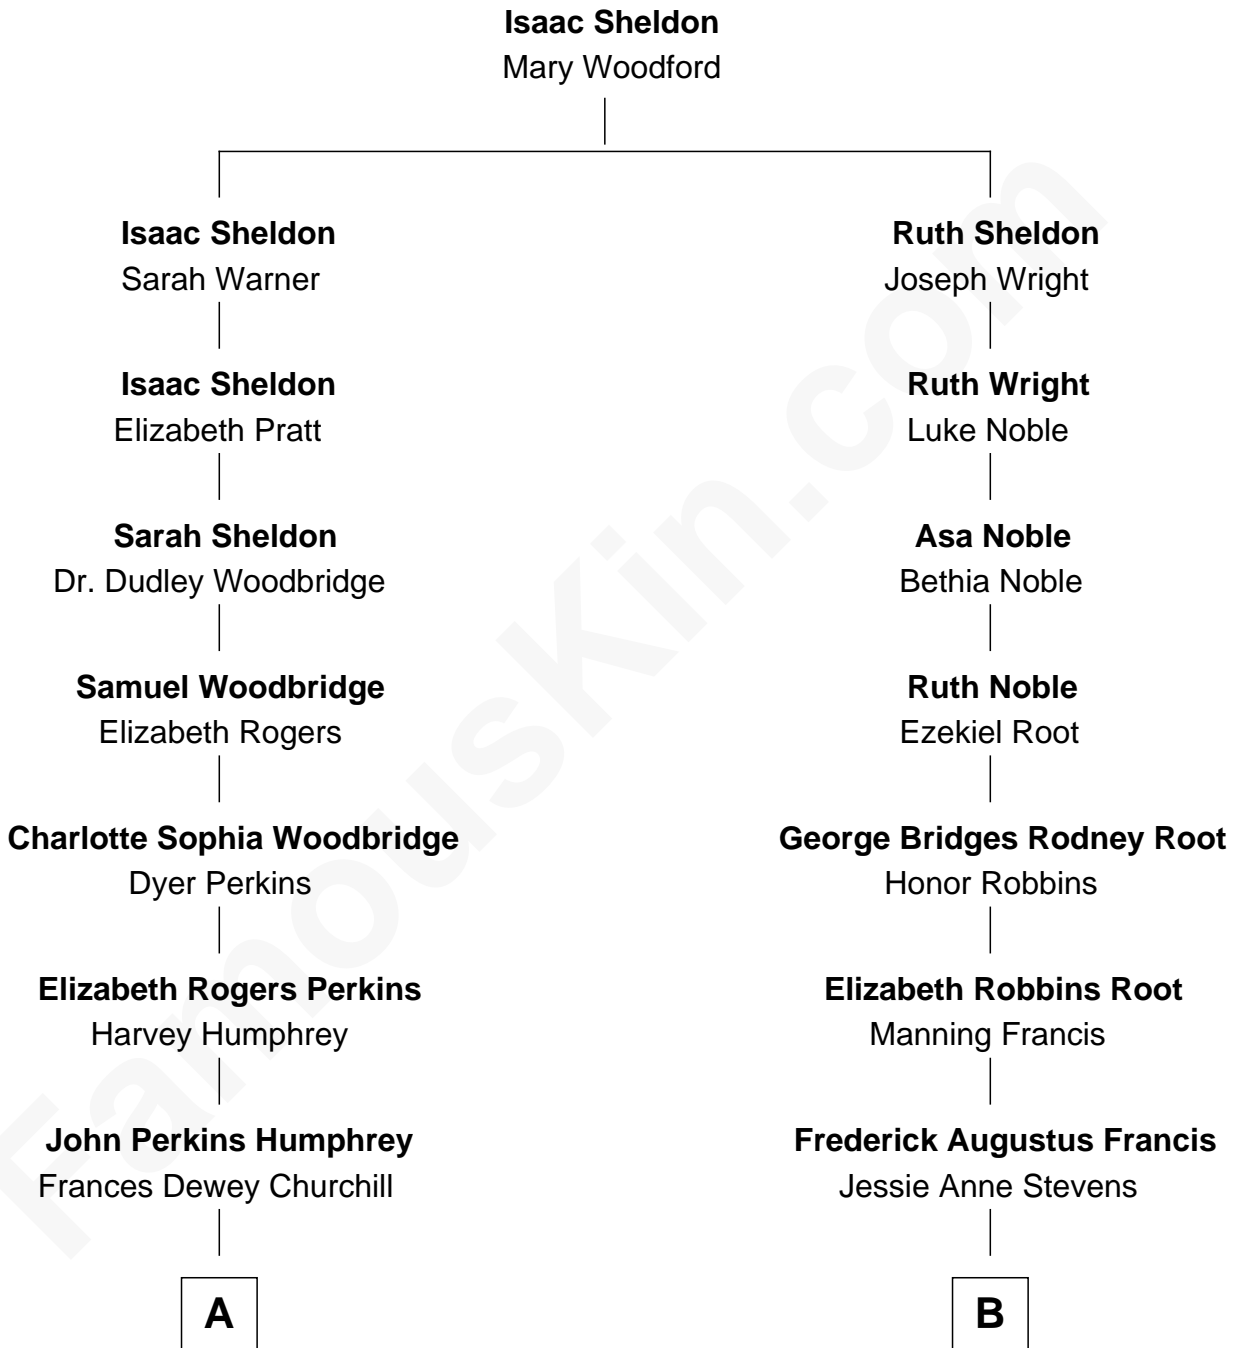

FamousKin.com
Relationship Chart of
Humphrey Bogart
Movie Actor

8th cousin 1 time removed of
Nancy (Davis) Reagan
First Lady of President Ronald Reagan

A

Maud Humphrey
Dr. Belmont Deforest Bogart

Humphrey Bogart
Movie Actor

B

Anne Ayers Francis
John Newell Robbins

Kenneth Seymour Robbins
Edith Prescott Lockett

Nancy (Davis) Reagan
First Lady of Ronald Reagan

FamousKin.com