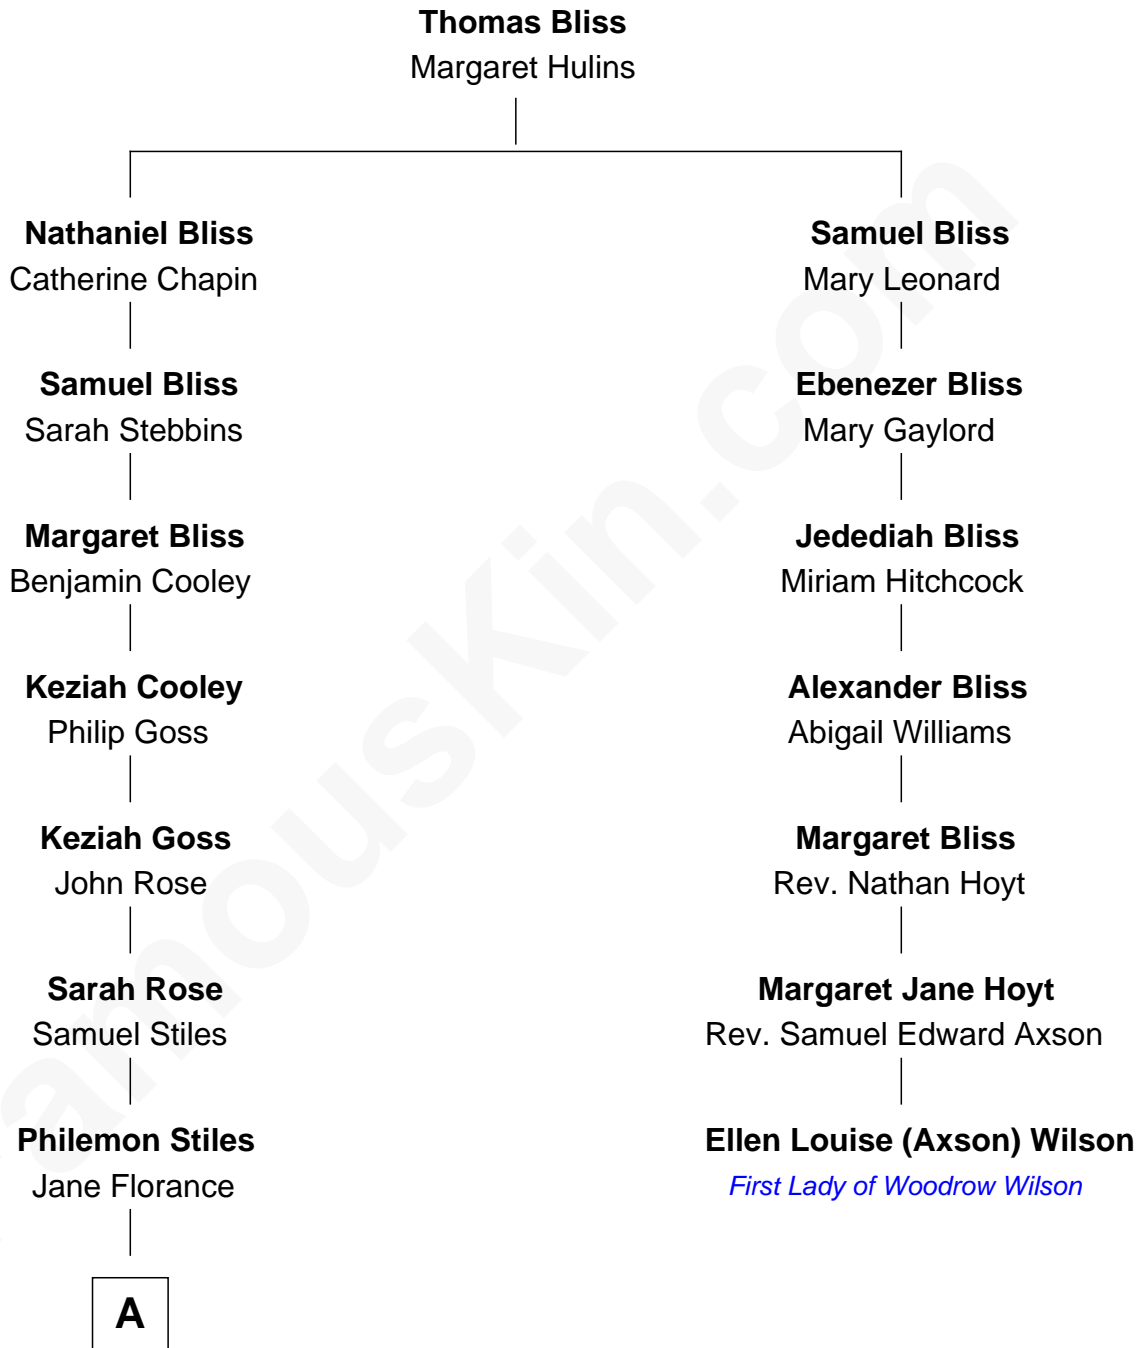

FamousKin.com
Relationship Chart of
Humphrey Bogart
Movie Actor

6th cousin 3 times removed of

Ellen Louise (Axson) Wilson
First Lady of President Woodrow Wilson

A

—
Julia Ann Stiles
Adam Welty Bogart

—
Dr. Belmont Deforest Bogart
Maud Humphrey

—
Humphrey Bogart
Movie Actor

FamousKin.com