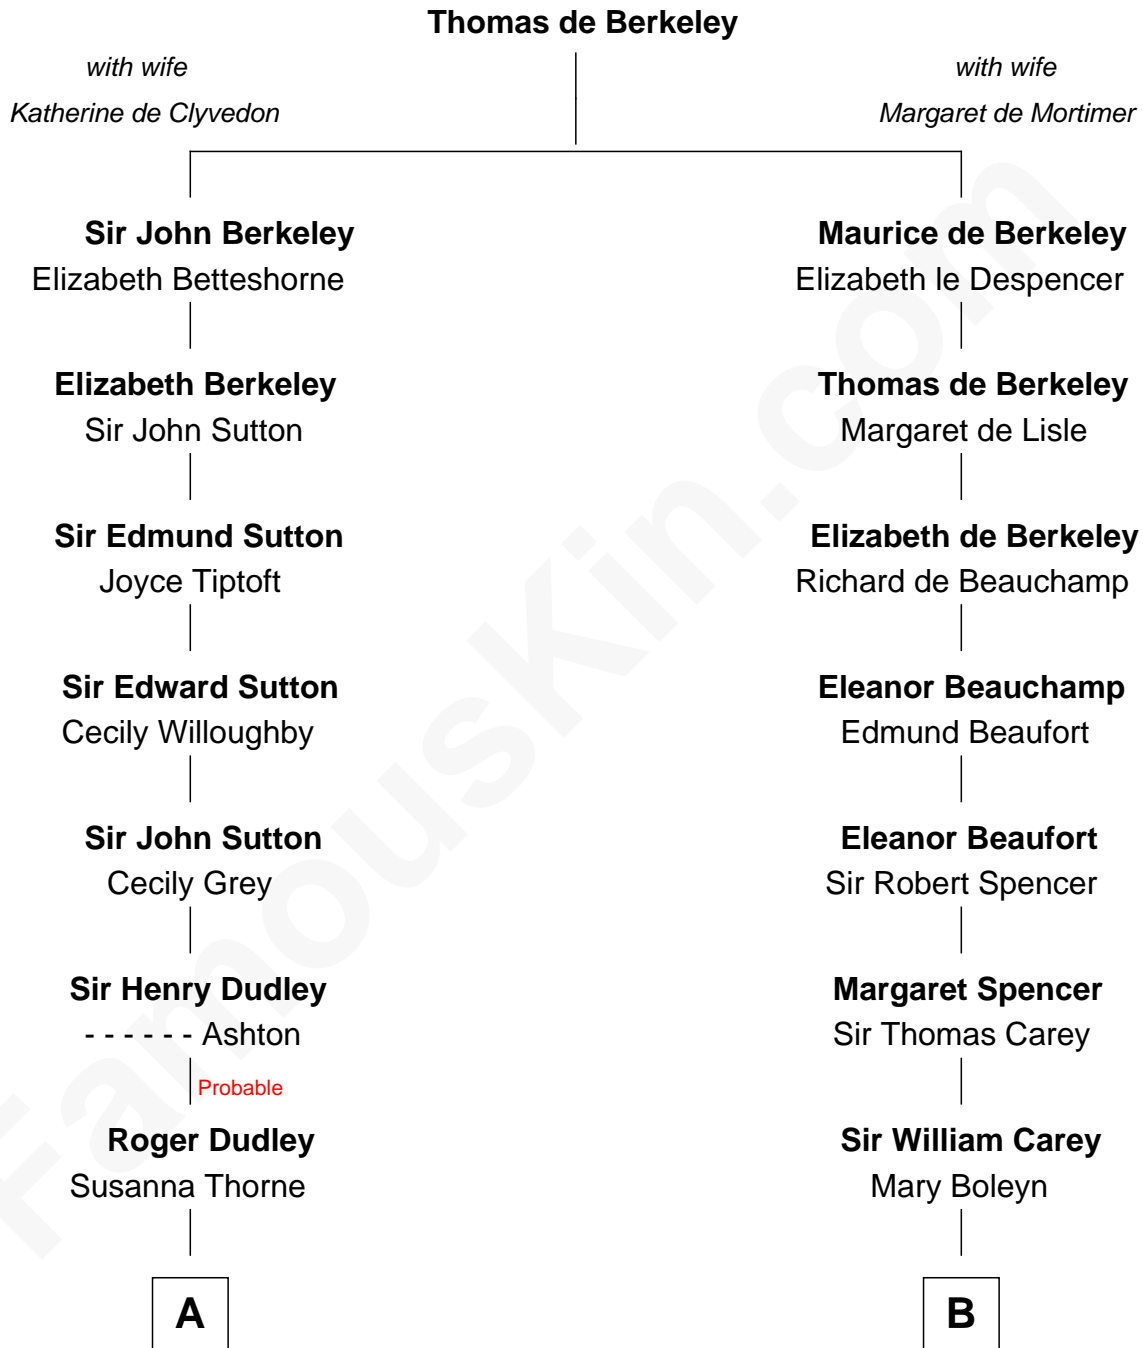

FamousKin.com
Relationship Chart of
Humphrey Bogart
Movie Actor

17th cousin 1 time removed of

Edith (Bolling) Wilson
First Lady of President Woodrow Wilson

C

William Holcombe Bolling

Sarah Spiers White

Edith (Bolling) Wilson

First Lady of Woodrow Wilson

FamousKin.com