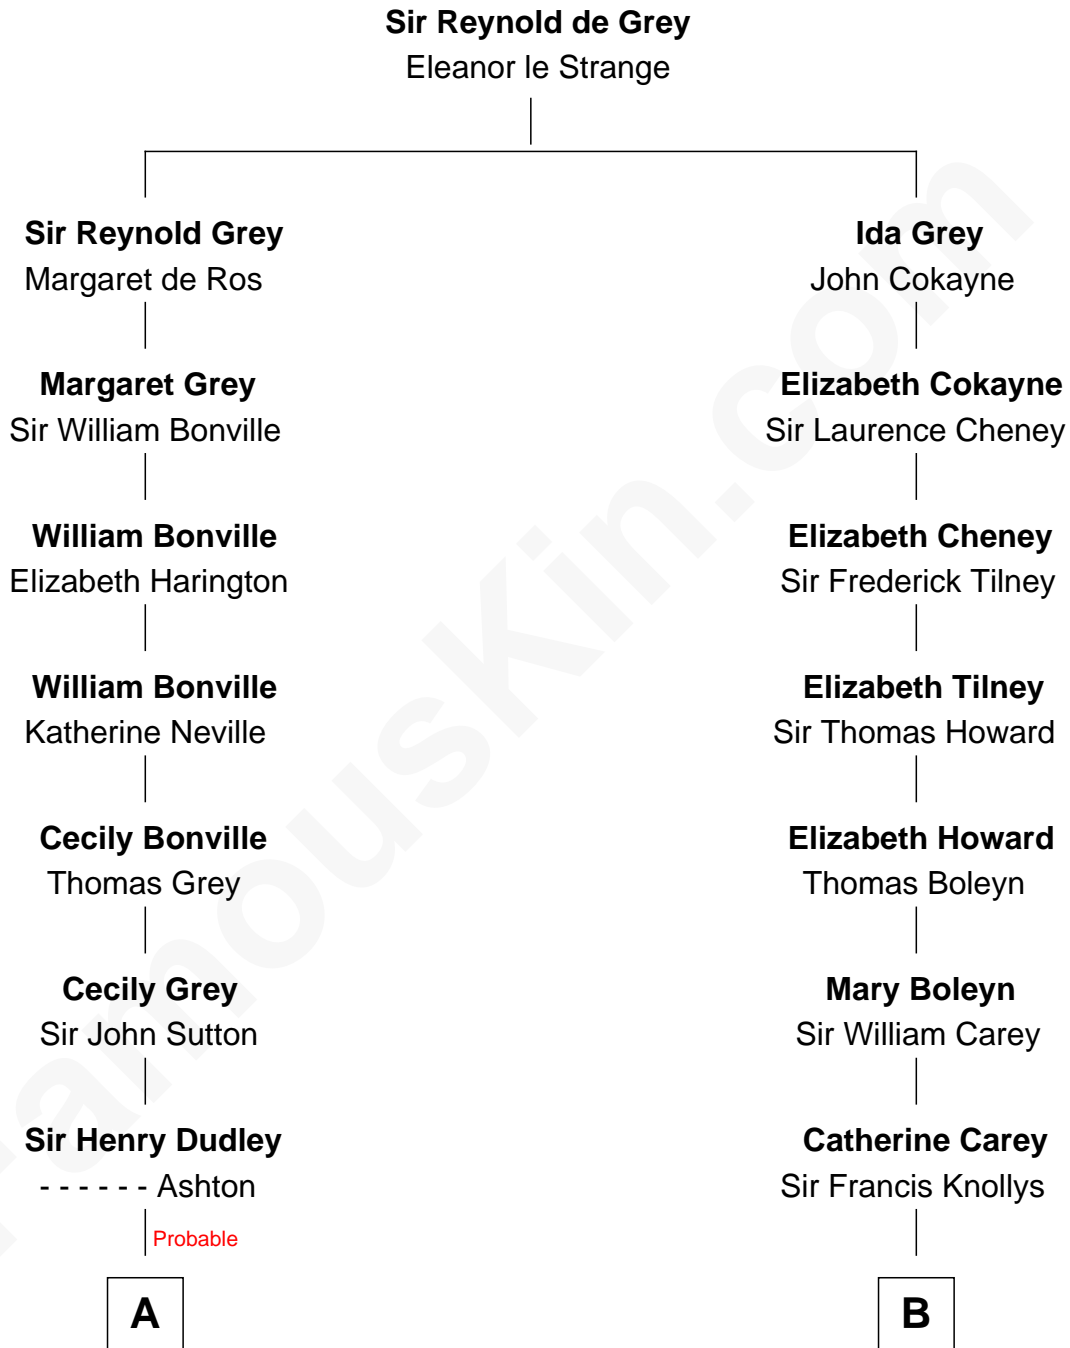

FamousKin.com
Relationship Chart of
Humphrey Bogart
Movie Actor

17th cousin 1 time removed of

Edith (Bolling) Wilson
First Lady of President Woodrow Wilson

C

—
Maud Humphrey
Dr. Belmont Deforest Bogart

—
Humphrey Bogart
Movie Actor

FamousKin.com