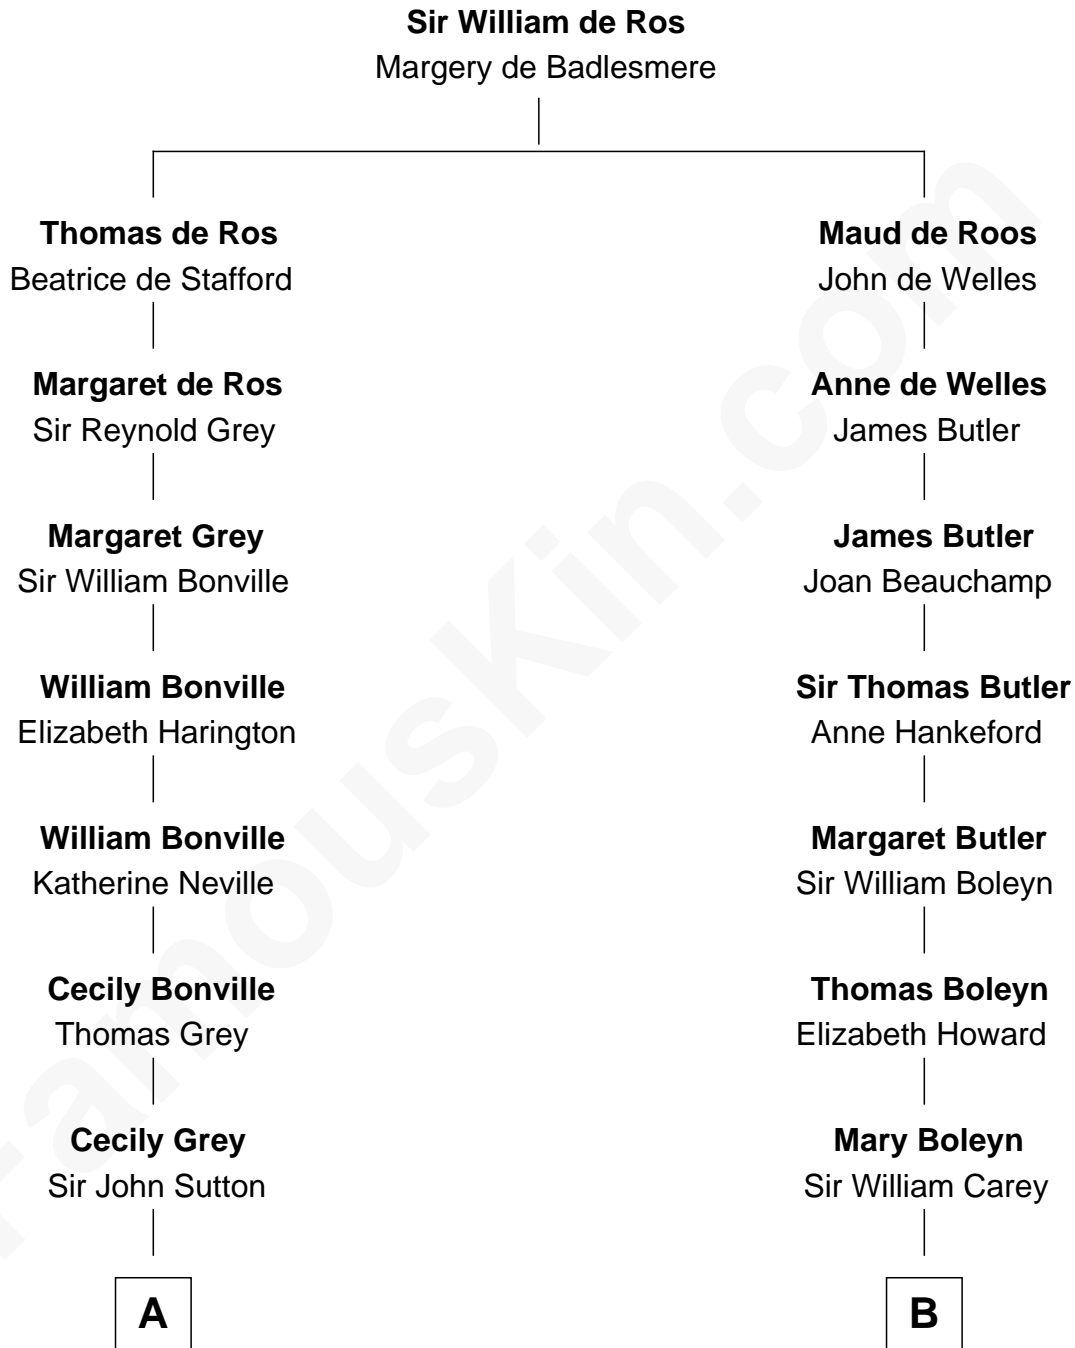

**FamousKin.com**  
**Relationship Chart of**  
**Humphrey Bogart**  
*Movie Actor*

18th cousin 1 time removed of

**Edith (Bolling) Wilson**  
*First Lady of President Woodrow Wilson*

**C**

**John Perkins Humphrey**

Frances Dewey Churchill

**Maud Humphrey**

Dr. Belmont Deforest Bogart

**Humphrey Bogart**

*Movie Actor*

**D**

**William Holcombe Bolling**

Sarah Spiers White