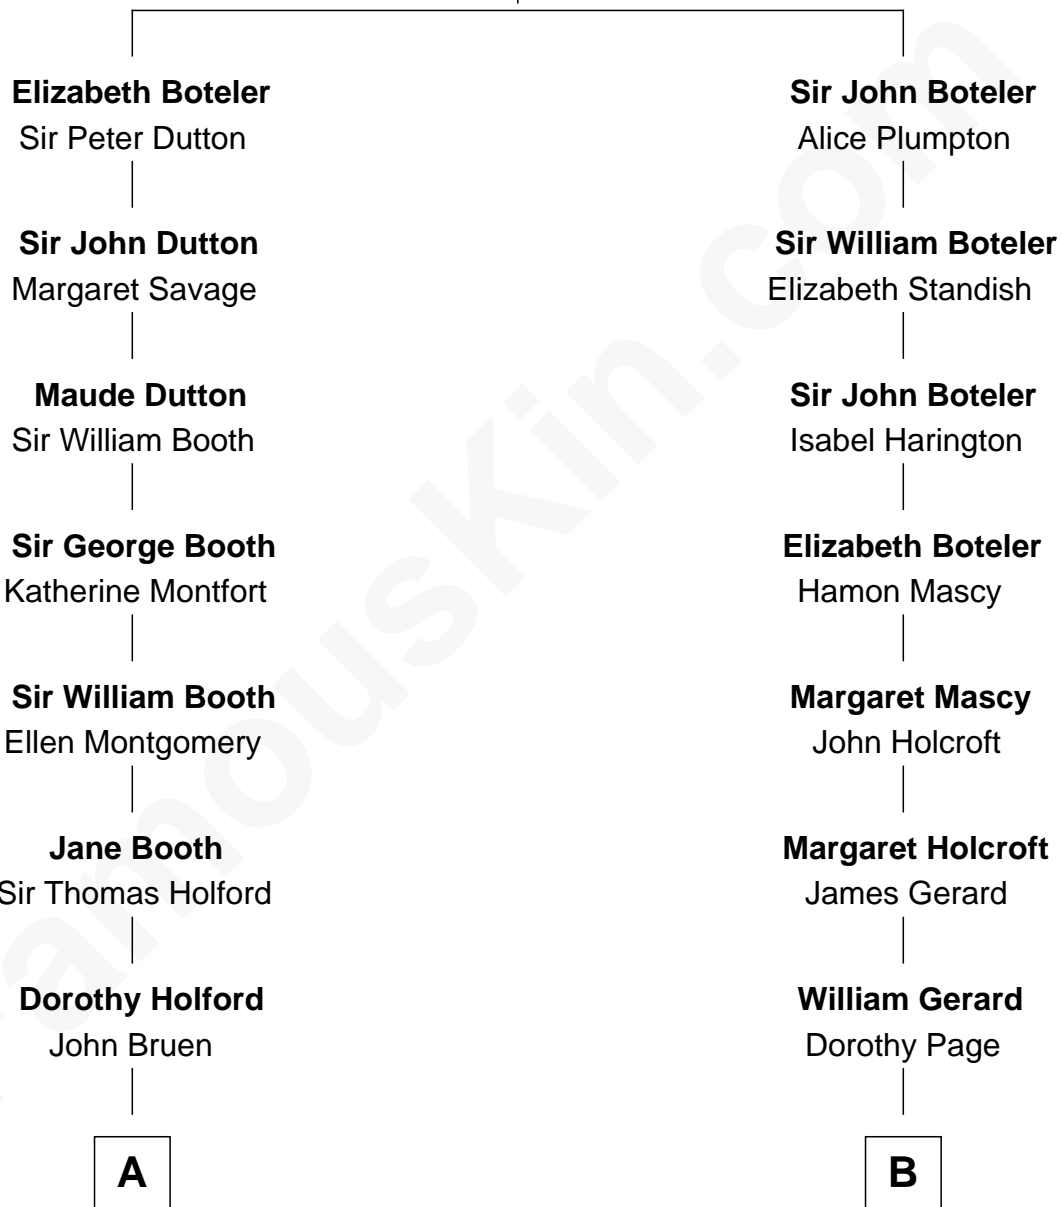

# FamousKin.com Relationship Chart of

**Humphrey Bogart**

*Movie Actor*

18th cousin of

**Edith (Bolling) Wilson**

*First Lady of President Woodrow Wilson*

**William le Boteler**  
Elizabeth de Havering

**C**

**Maud Humphrey**  
Dr. Belmont Deforest Bogart

**Humphrey Bogart**  
*Movie Actor*

**D**

**William Holcombe Bolling**  
Sarah Spiers White

**Edith (Bolling) Wilson**  
*First Lady of Woodrow Wilson*

FamousKin.com