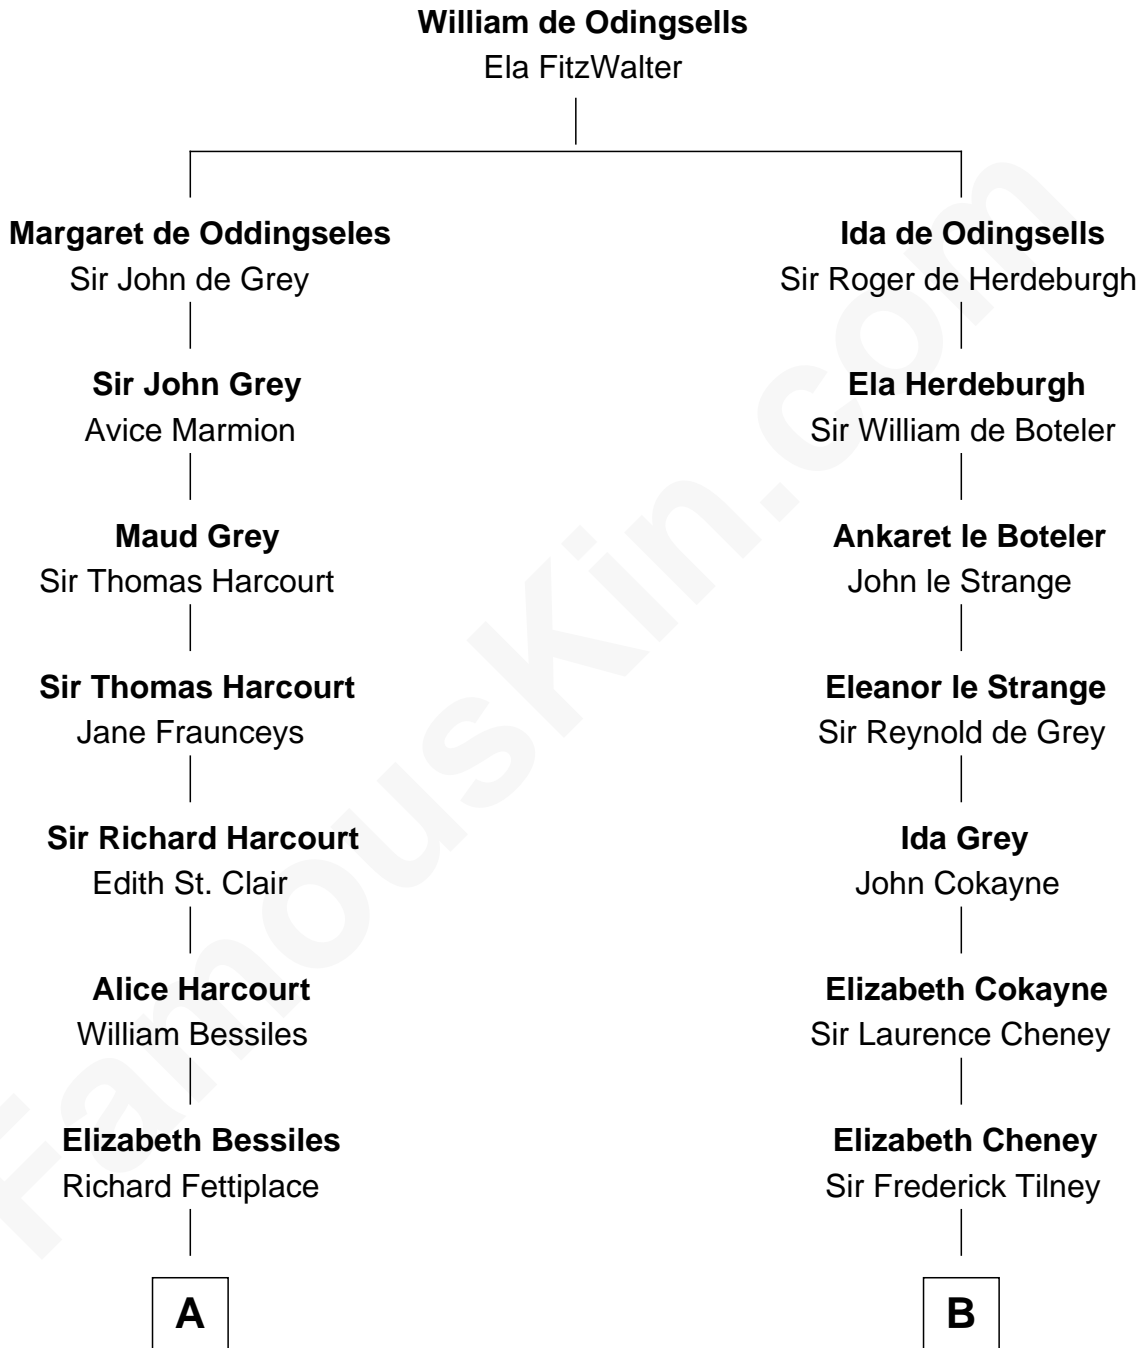

FamousKin.com
Relationship Chart of
Humphrey Bogart
Movie Actor

20th cousin 1 time removed of

Edith (Bolling) Wilson
First Lady of President Woodrow Wilson

C

Elizabeth Rogers Perkins

Harvey Humphrey

John Perkins Humphrey

Frances Dewey Churchill

Maud Humphrey

Dr. Belmont Deforest Bogart

Humphrey Bogart

Movie Actor

D

Martha Dandridge

Archibald Payne