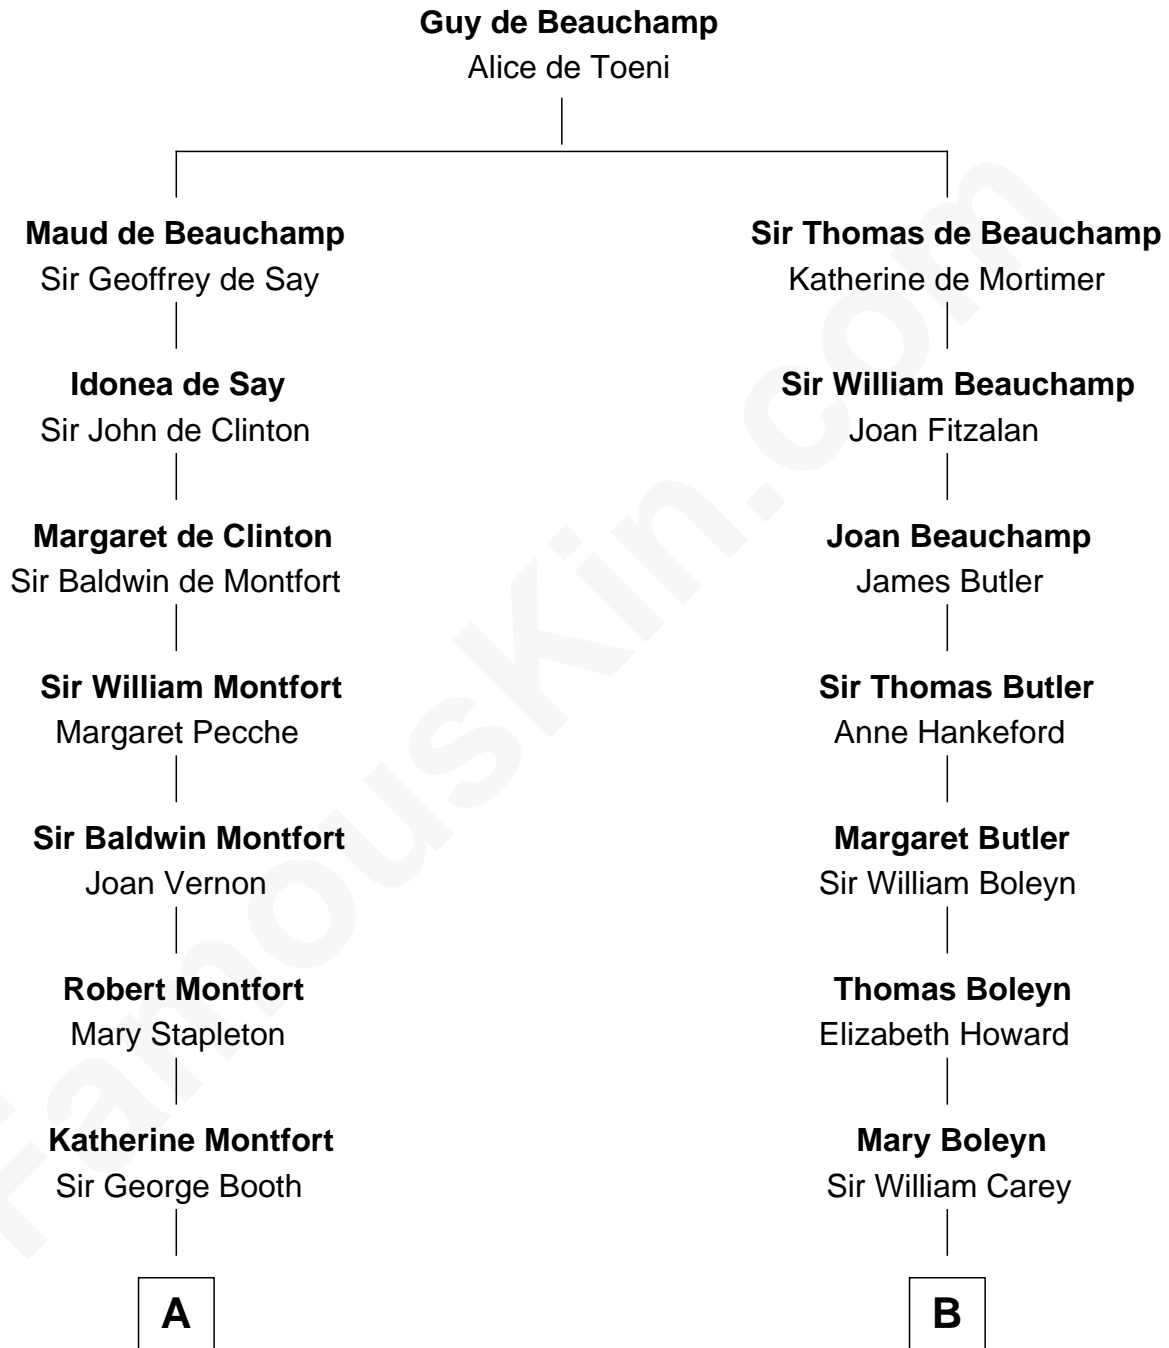

FamousKin.com
Relationship Chart of
Humphrey Bogart
Movie Actor

18th cousin 3 times removed of

Edith (Bolling) Wilson
First Lady of President Woodrow Wilson

C

Rachel Doud
Jonathan Humphrey

Harvey Humphrey
Elizabeth Rogers Perkins

John Perkins Humphrey
Frances Dewey Churchill

Maud Humphrey
Dr. Belmont Deforest Bogart

Humphrey Bogart
Movie Actor

D

William Holcombe Bolling
Sarah Spiers White

Edith (Bolling) Wilson
First Lady of Woodrow Wilson