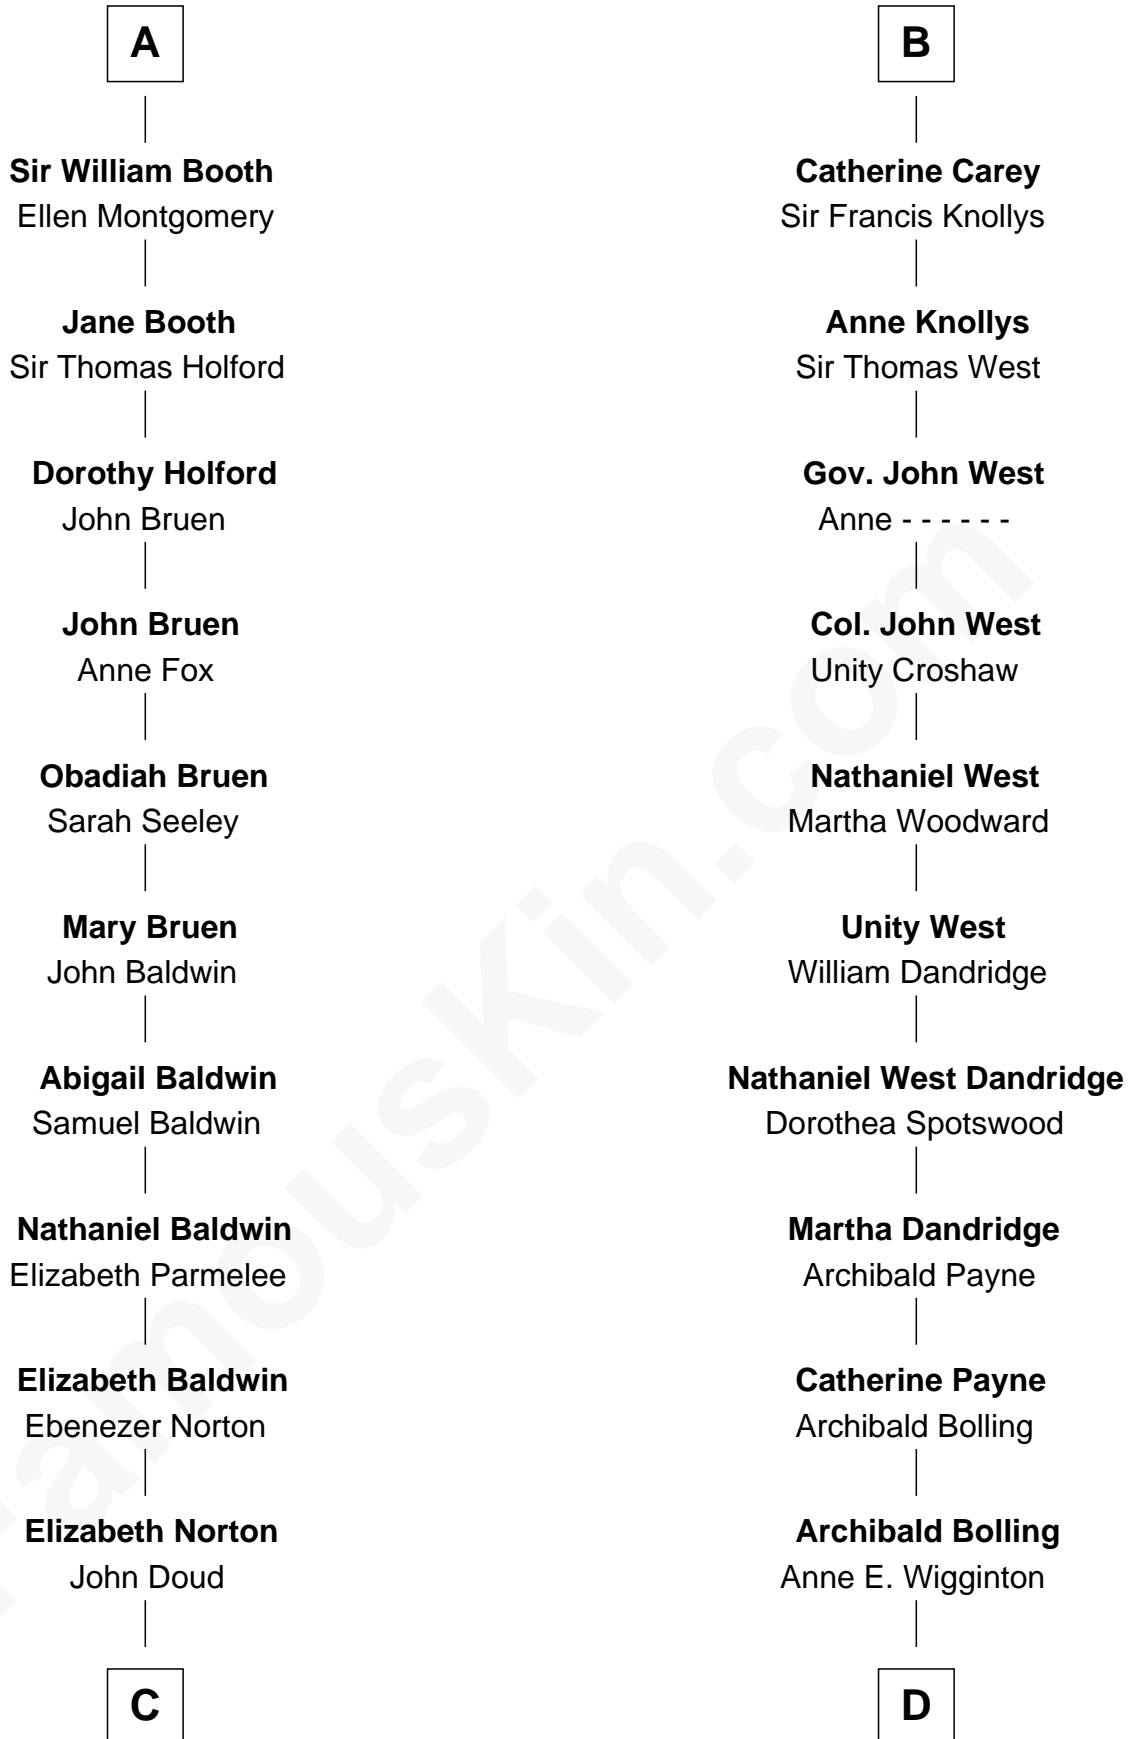

FamousKin.com
Relationship Chart of
Humphrey Bogart
Movie Actor

18th cousin 3 times removed of

Edith (Bolling) Wilson
First Lady of President Woodrow Wilson

C

Rachel Doud
Jonathan Humphrey

Harvey Humphrey
Elizabeth Rogers Perkins

John Perkins Humphrey
Frances Dewey Churchill

Maud Humphrey
Dr. Belmont Deforest Bogart

Humphrey Bogart
Movie Actor

D

William Holcombe Bolling
Sarah Spiers White

Edith (Bolling) Wilson
First Lady of Woodrow Wilson

FamousKin.com