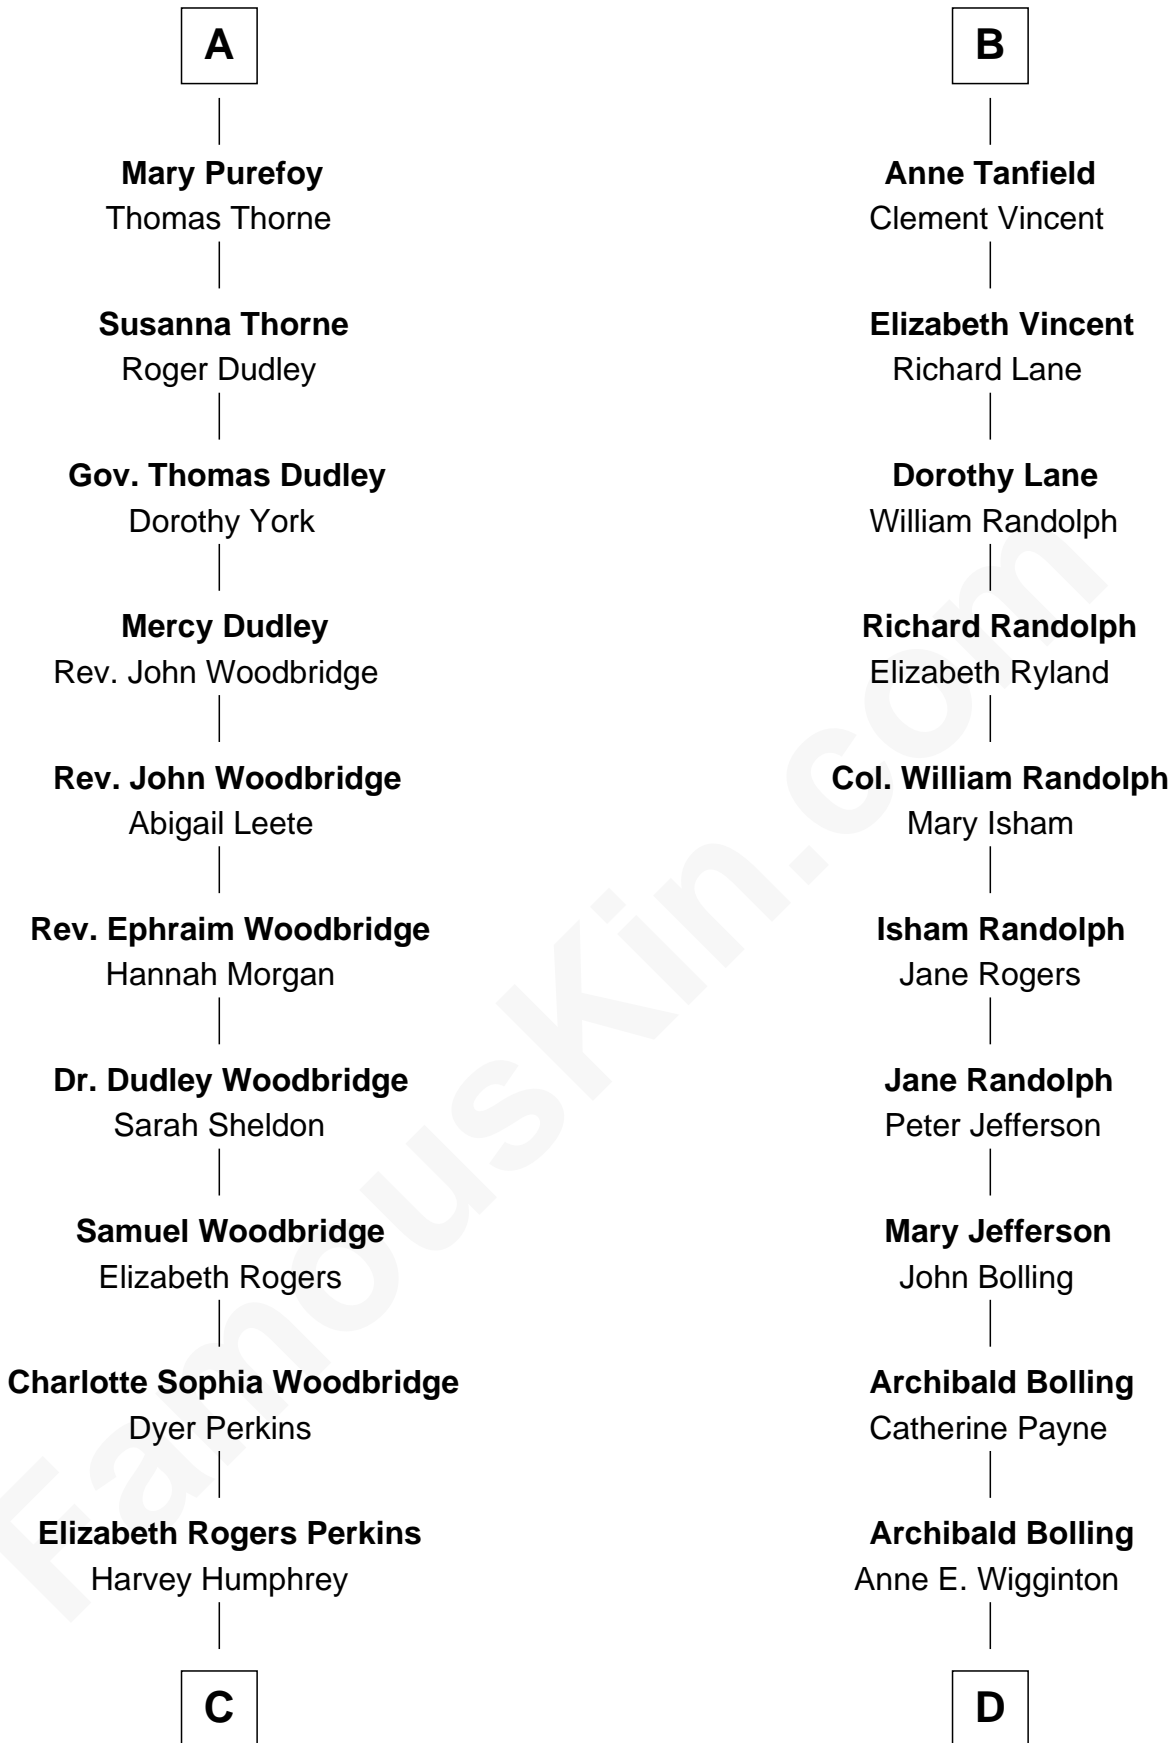

**FamousKin.com**  
**Relationship Chart of**  
**Humphrey Bogart**  
*Movie Actor*

18th cousin 1 time removed of

**Edith (Bolling) Wilson**  
*First Lady of President Woodrow Wilson*

**Sir John Howard**  
 Alice de Bois

**C**

**John Perkins Humphrey**

Frances Dewey Churchill

**Maud Humphrey**

Dr. Belmont Deforest Bogart

**Humphrey Bogart**

*Movie Actor*

**D**

**William Holcombe Bolling**

Sarah Spiers White

**Edith (Bolling) Wilson**

*First Lady of Woodrow Wilson*

FamousKin.com