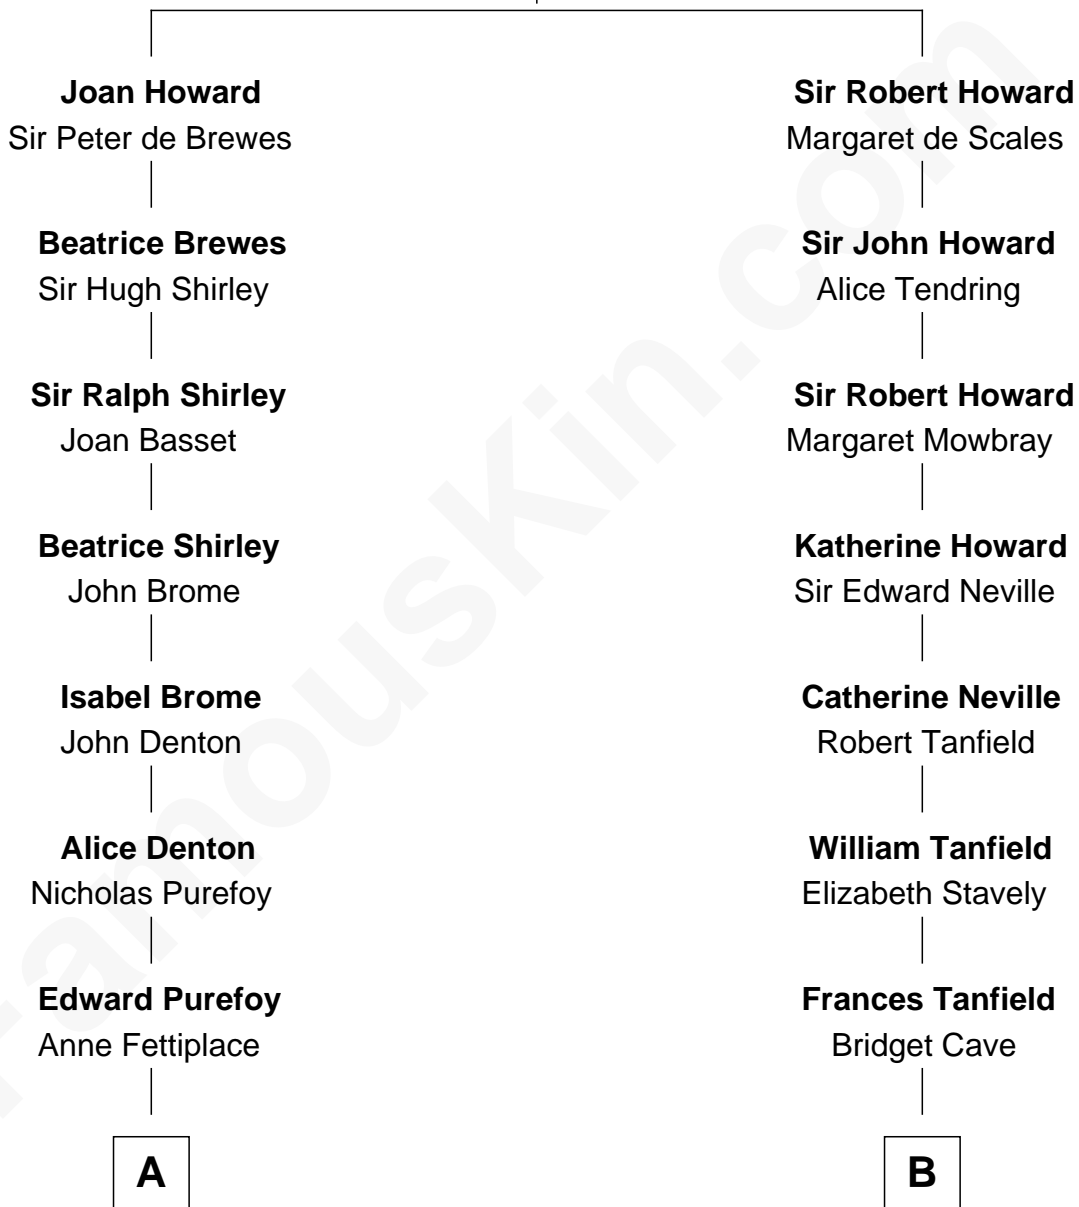

**FamousKin.com**  
**Relationship Chart of**  
**Humphrey Bogart**  
*Movie Actor*

18th cousin 1 time removed of

**Edith (Bolling) Wilson**  
*First Lady of President Woodrow Wilson*

**Sir John Howard**  
 Alice de Bois

**C**

**John Perkins Humphrey**

Frances Dewey Churchill

**Maud Humphrey**

Dr. Belmont Deforest Bogart

**Humphrey Bogart**

*Movie Actor*

**D**